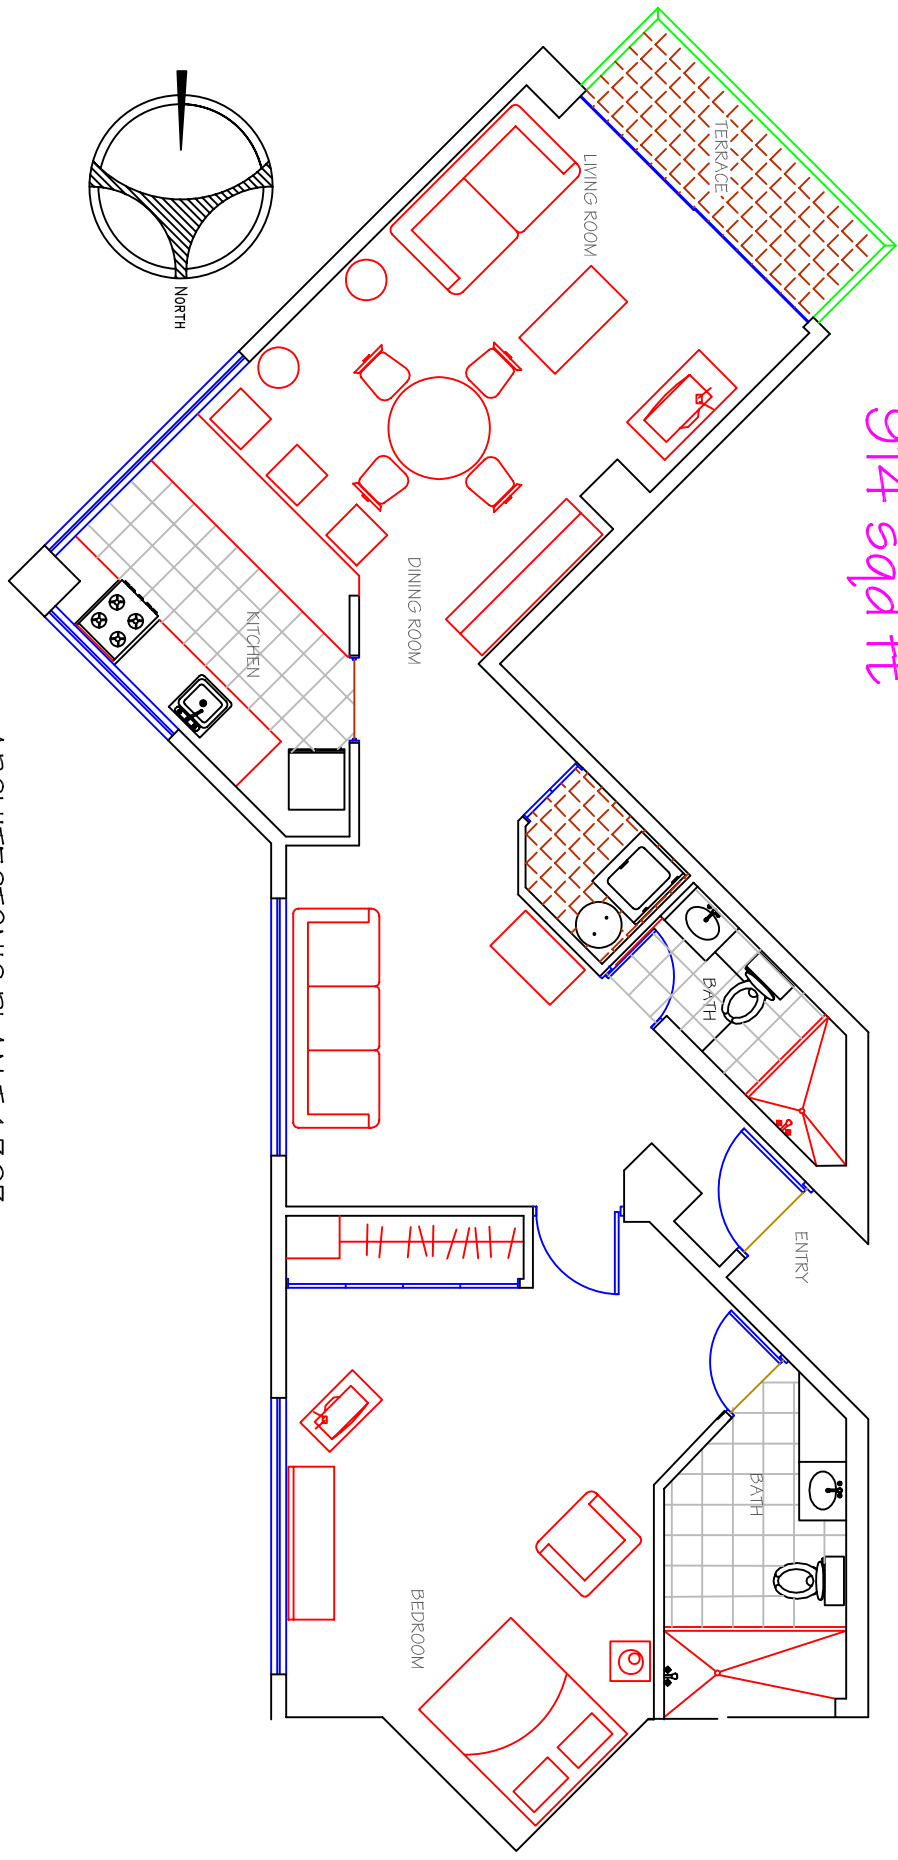

85 m²
914 sqd ft

ARCHITECTONIC PLAN T-1 303
FURNITURE