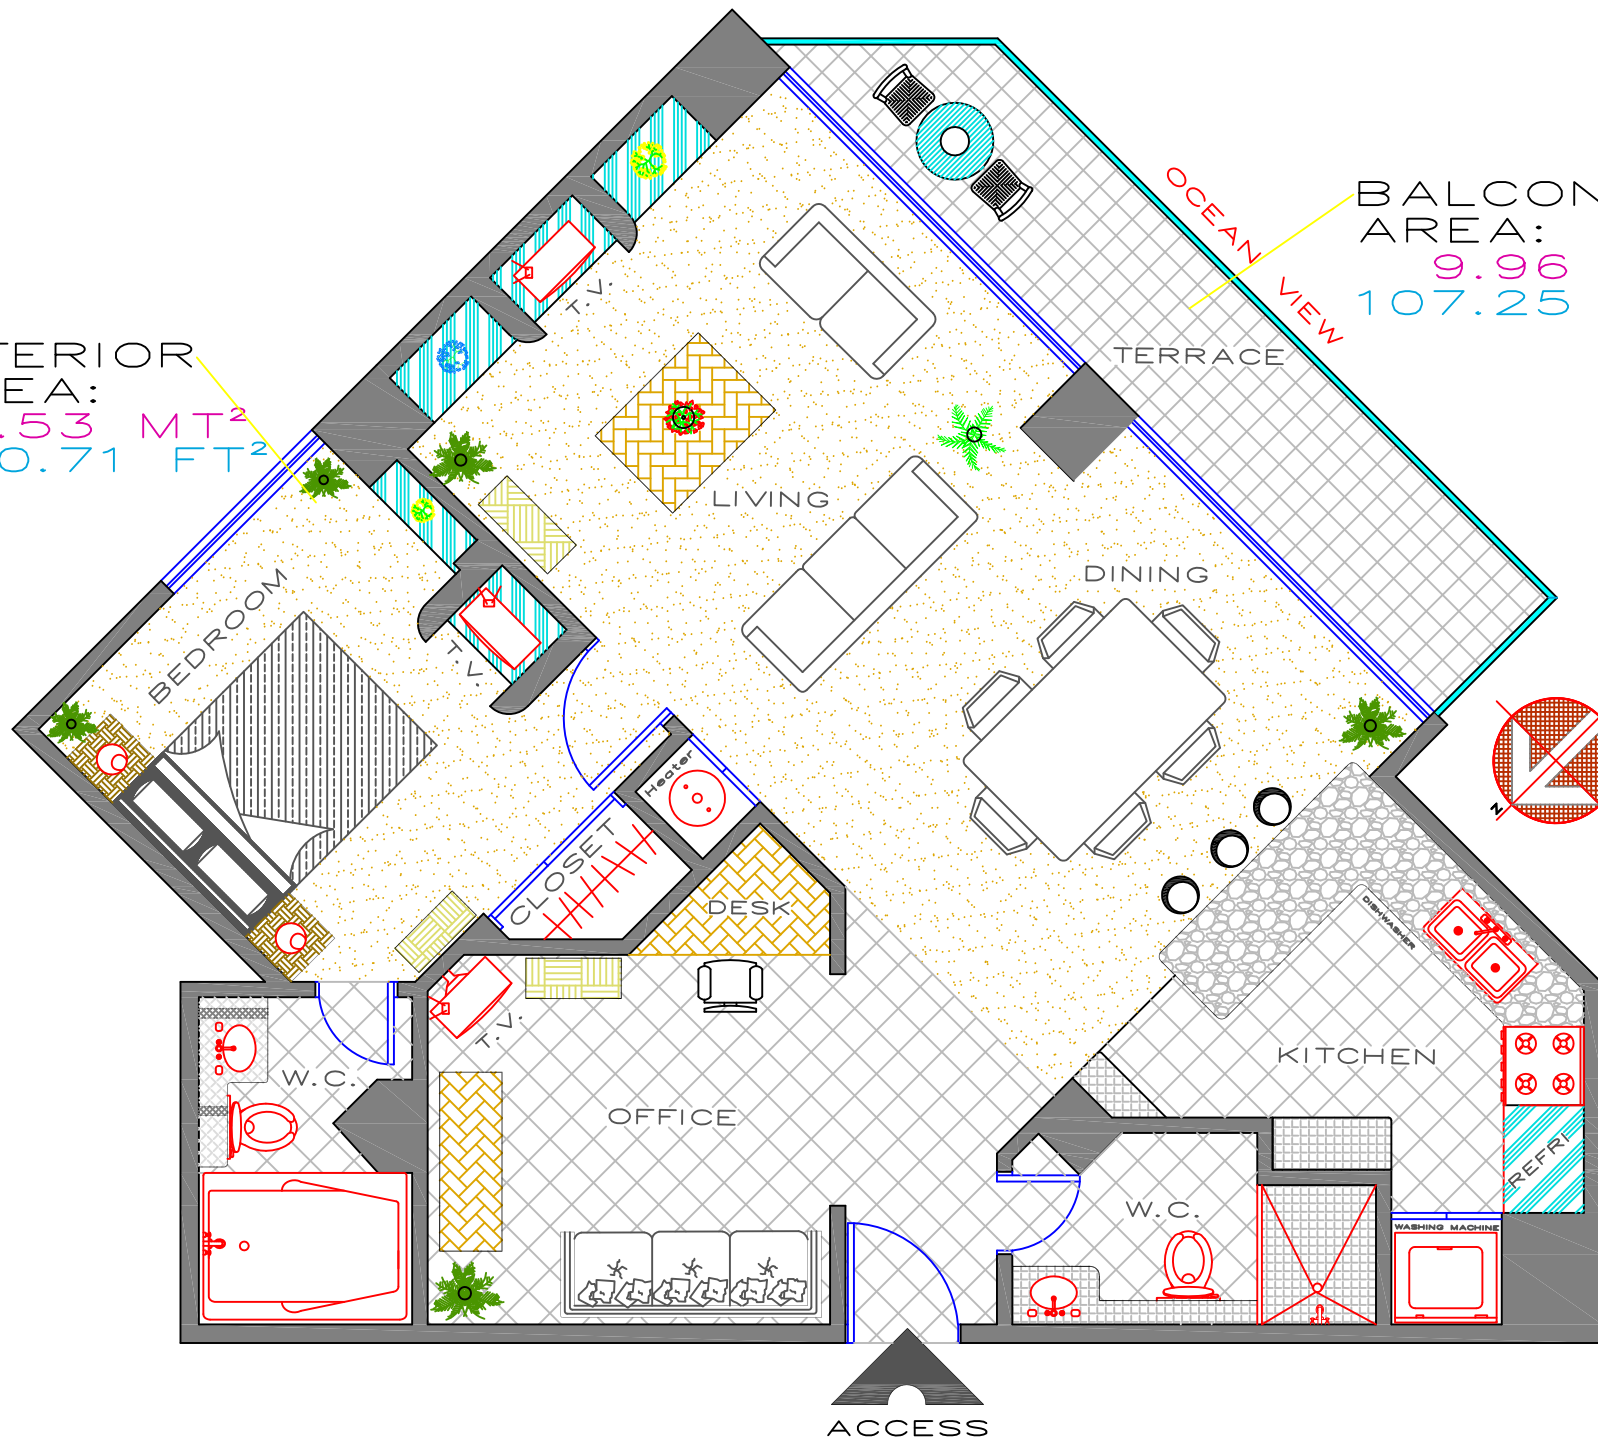

INTERIOR  
AREA:  
85.53 MT<sup>2</sup>  
920.71 FT<sup>2</sup>

BALCONY  
AREA:  
9.96 MT<sup>2</sup>  
107.25 FT<sup>2</sup>

ARCHITECTURAL PLAN CM-511

FURNITURE'S