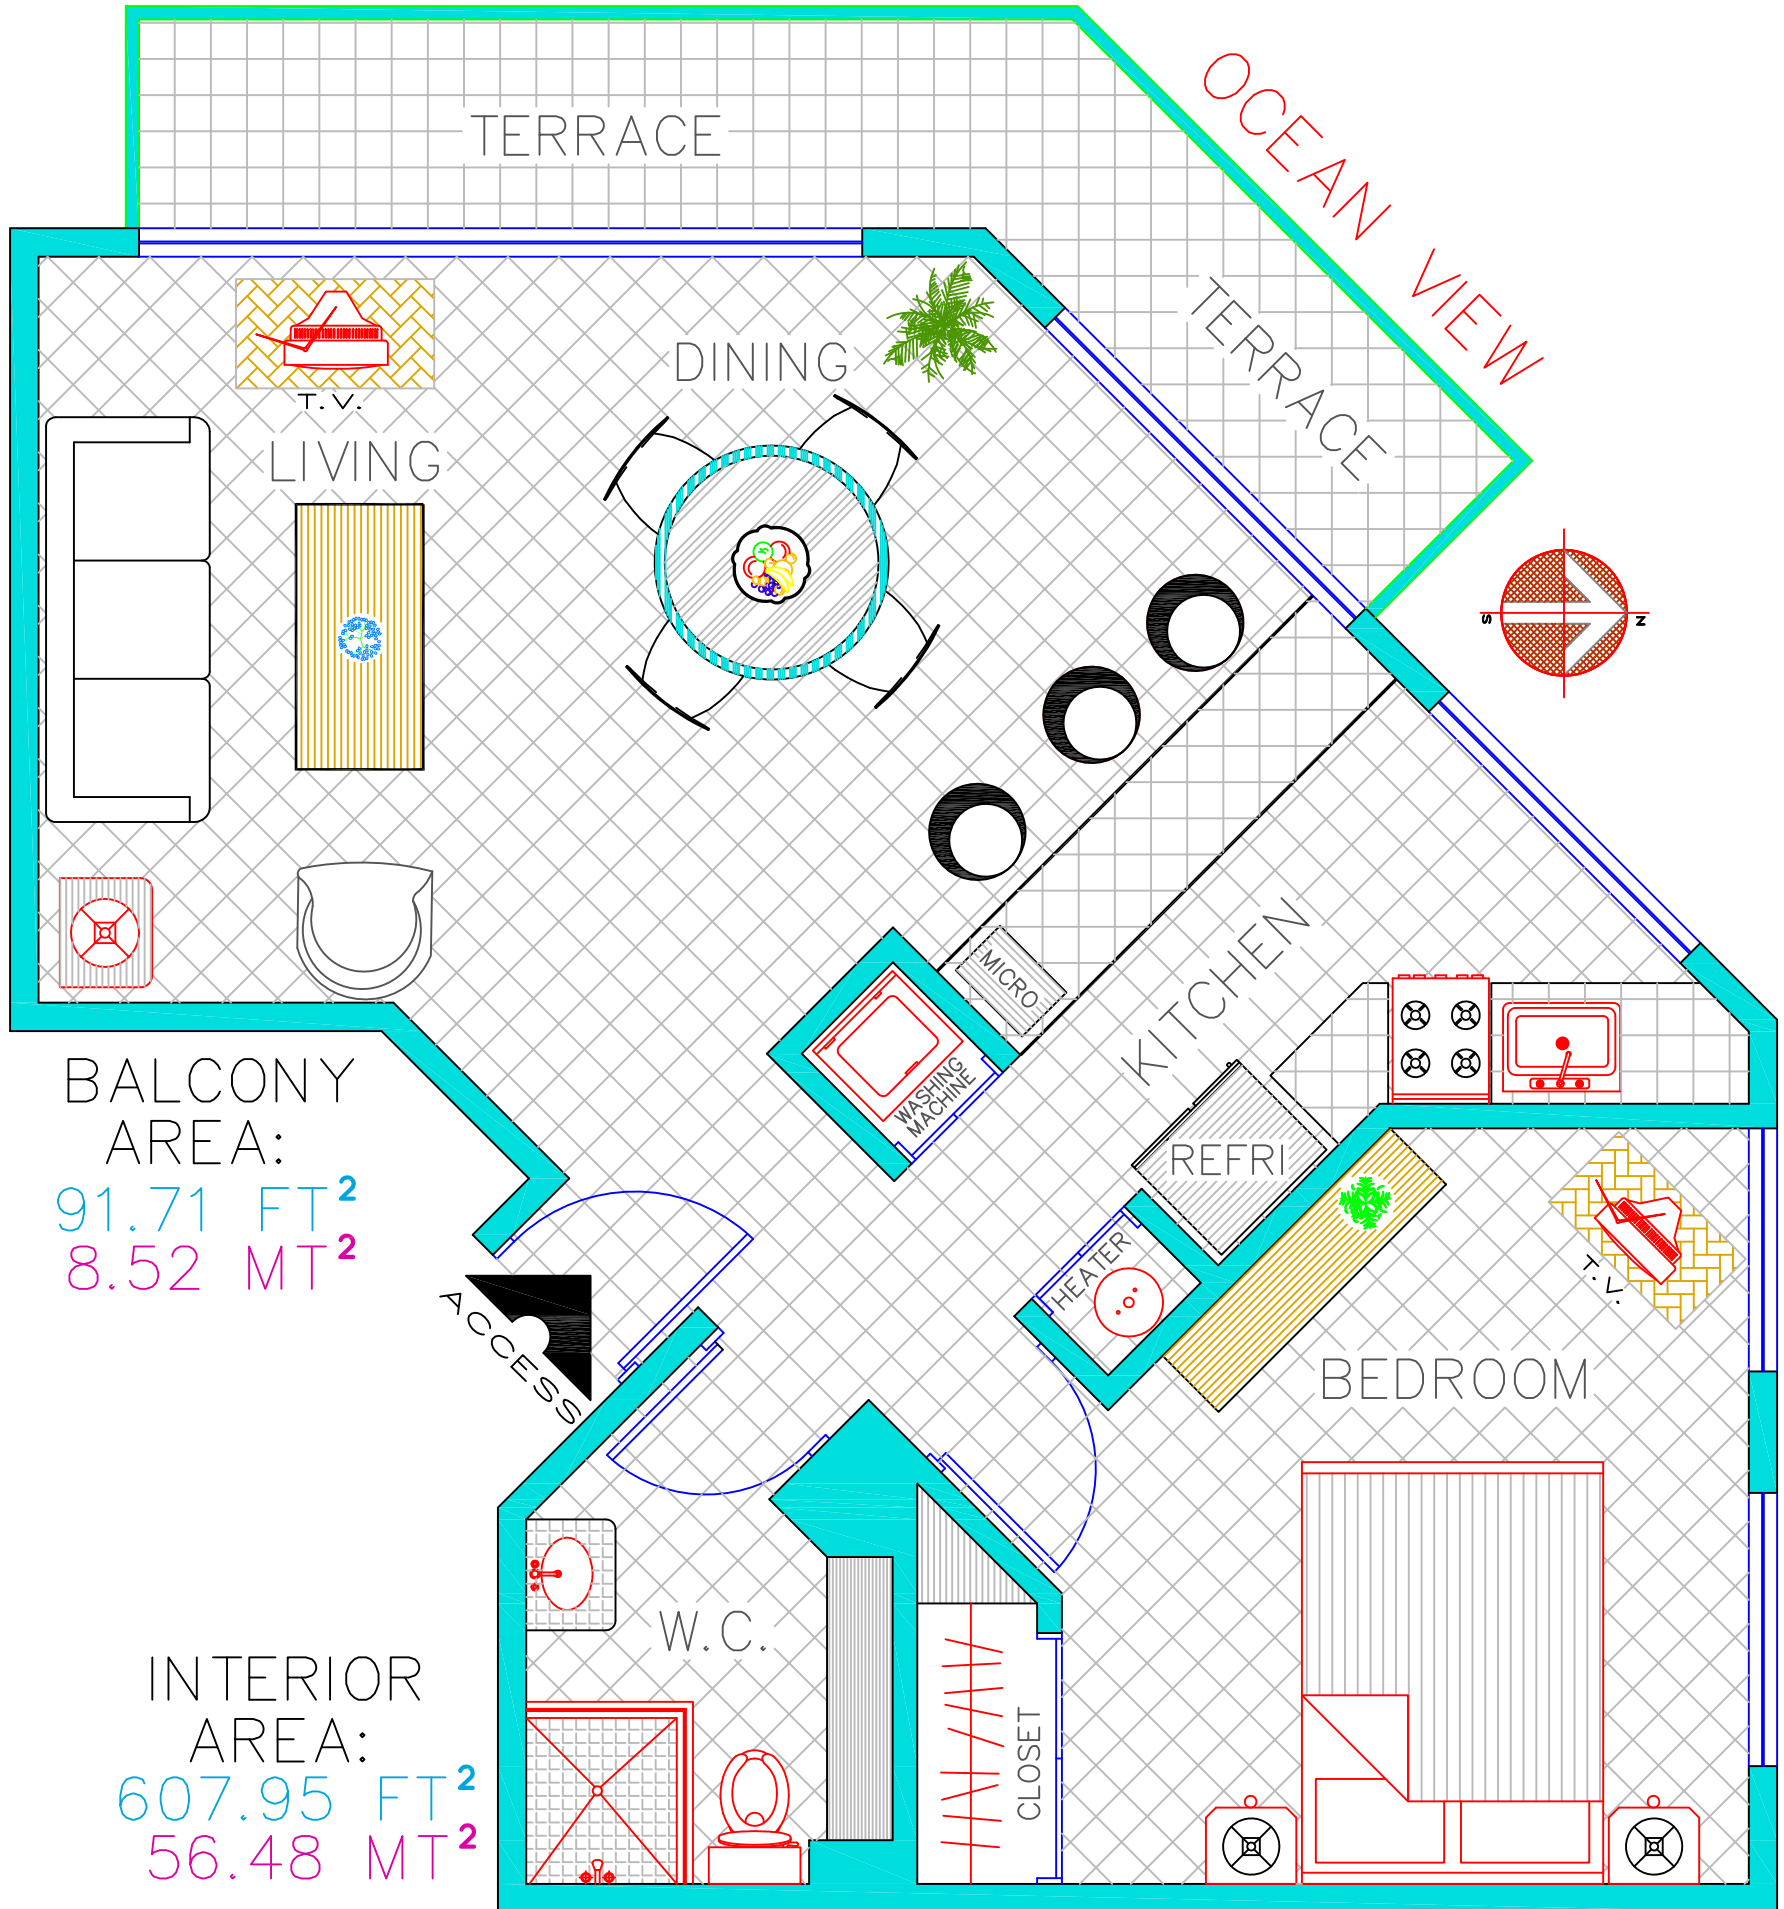

OCEAN VIEW

BALCONY
AREA:
91.71 FT²
8.52 MT²

INTERIOR
AREA:
607.95 FT²
56.48 MT²

ARCHITECTURAL PLAN T-III 403
FURNITURE'S