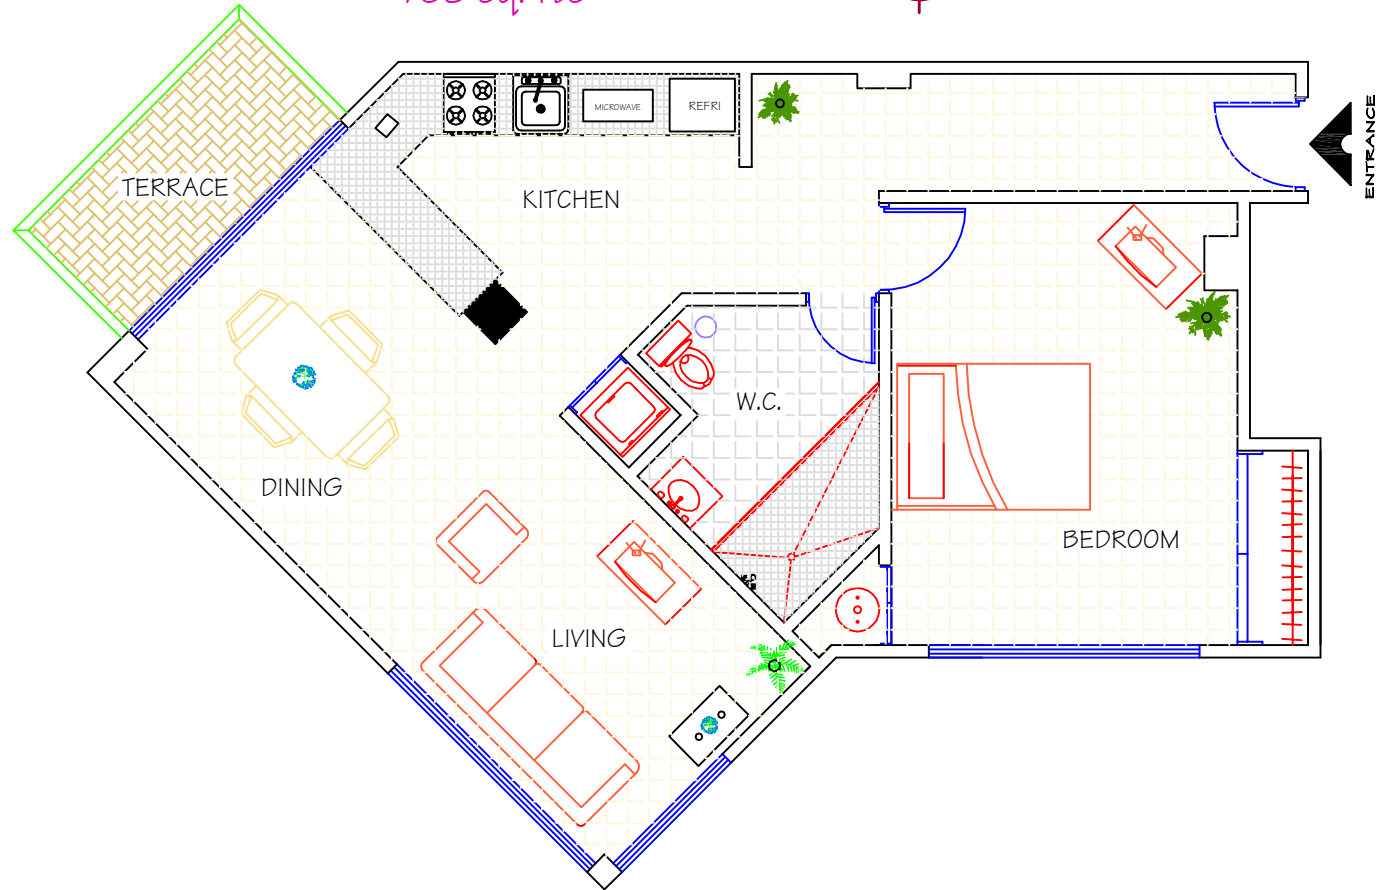

70 m2
753 sq. fts

ARCHITECTURAL PLAN T-III-401

FURNITURE