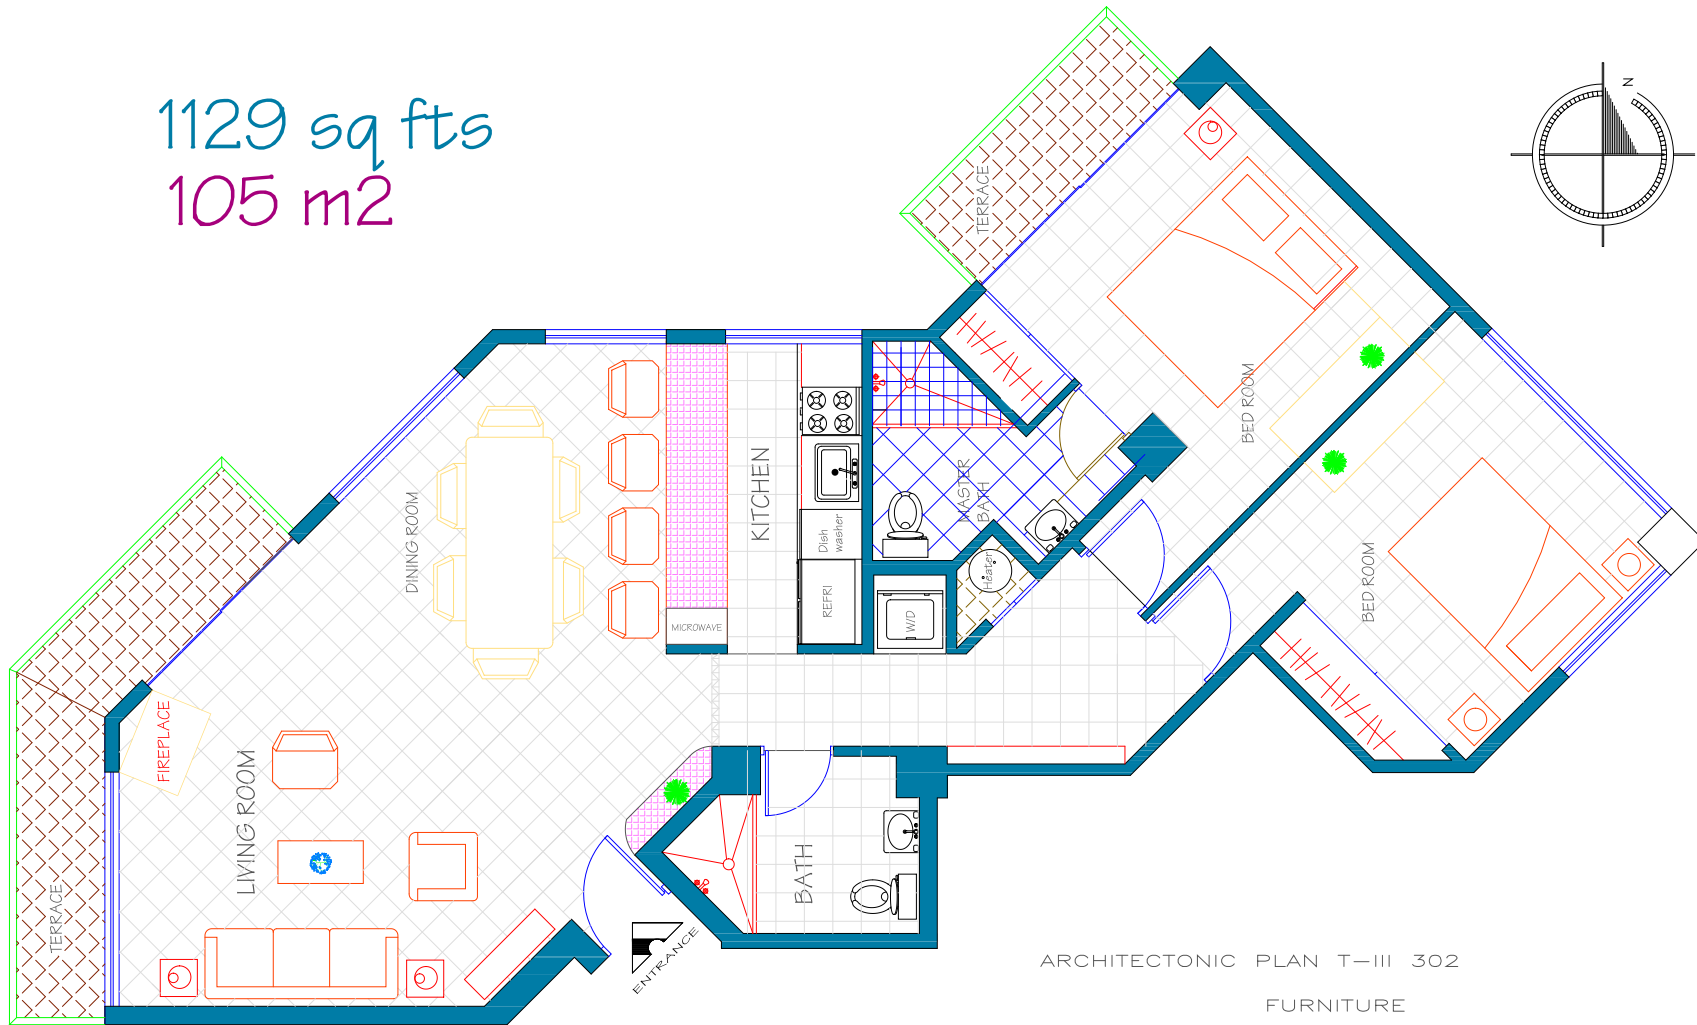

1129 sq fts  
105 m2

ARCHITECTONIC PLAN T-III 302

FURNITURE