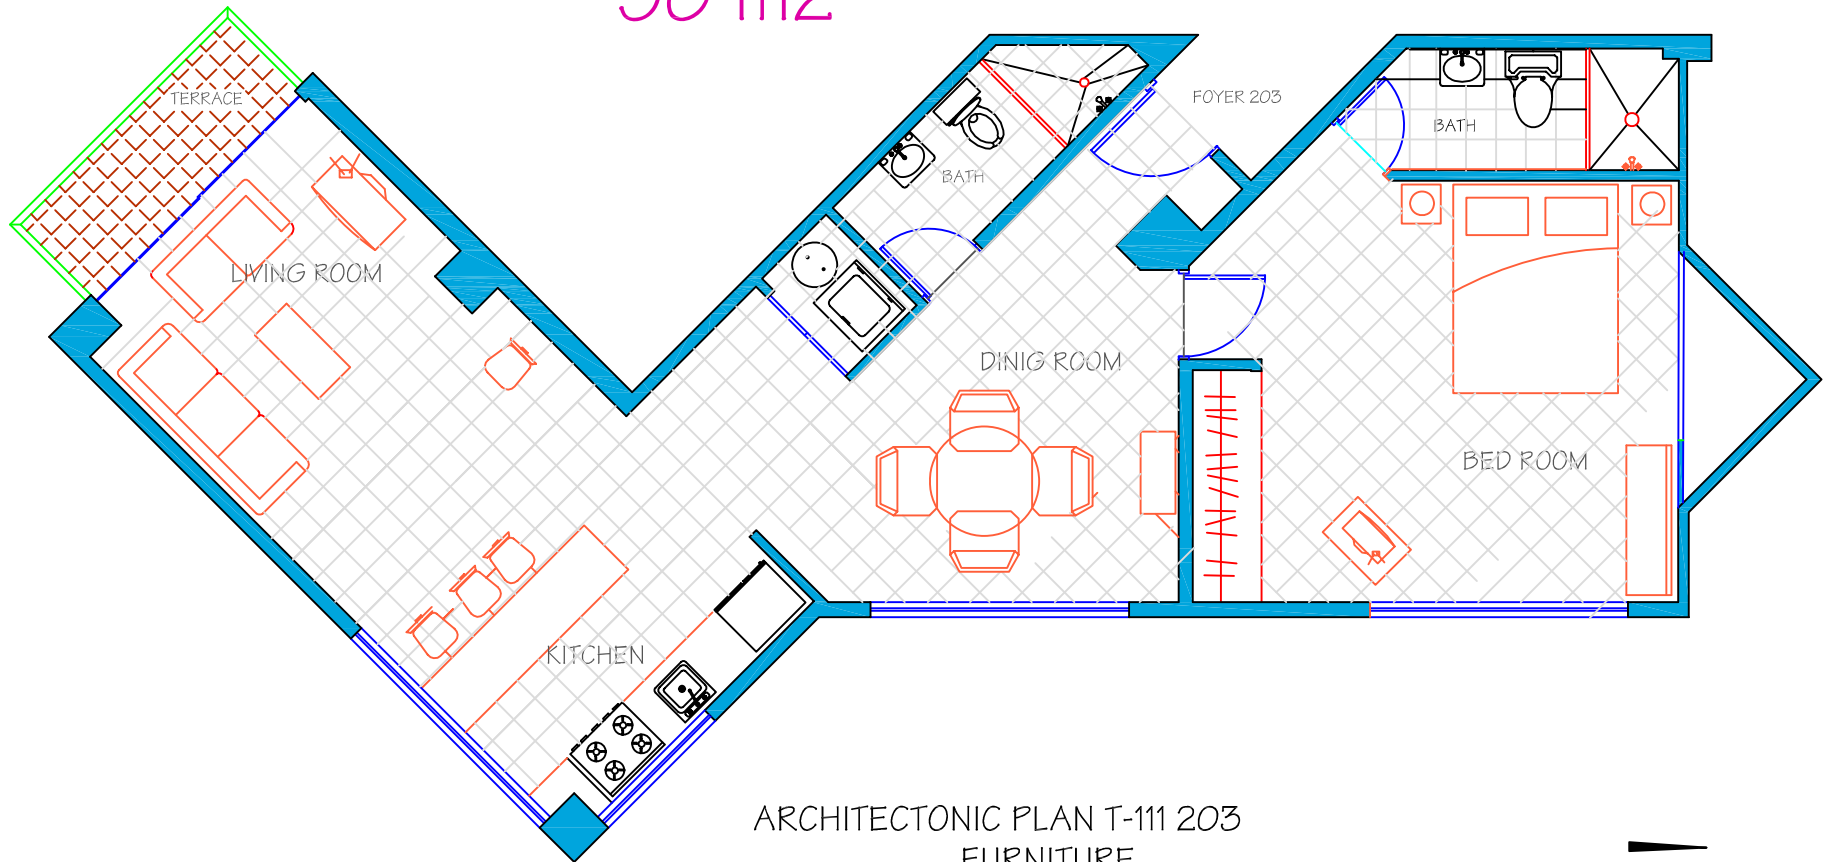

968 ft²
90 m²

ARCHITECTONIC PLAN T-111 203
FURNITURE

NORTH