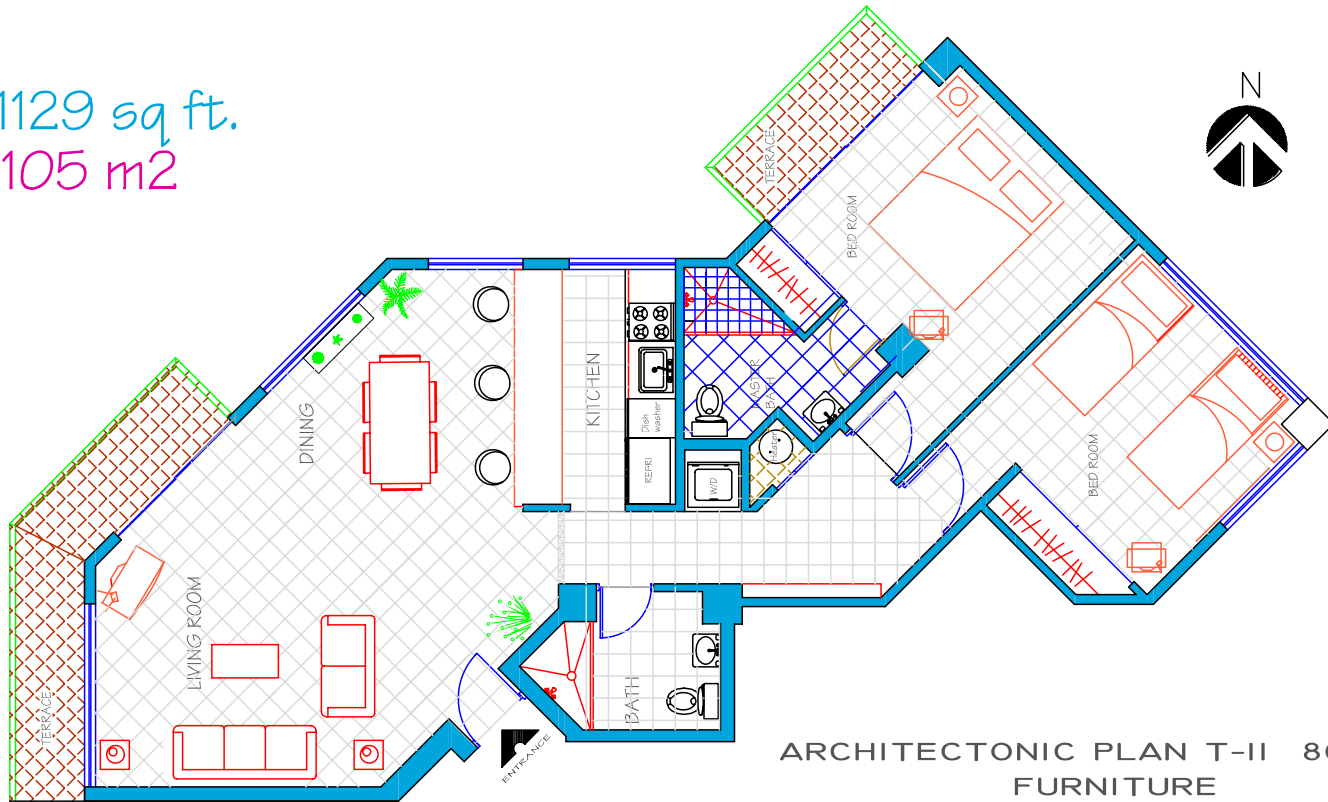

1129 sq ft.
105 m²

ARCHITECTONIC PLAN T-II 802
FURNITURE