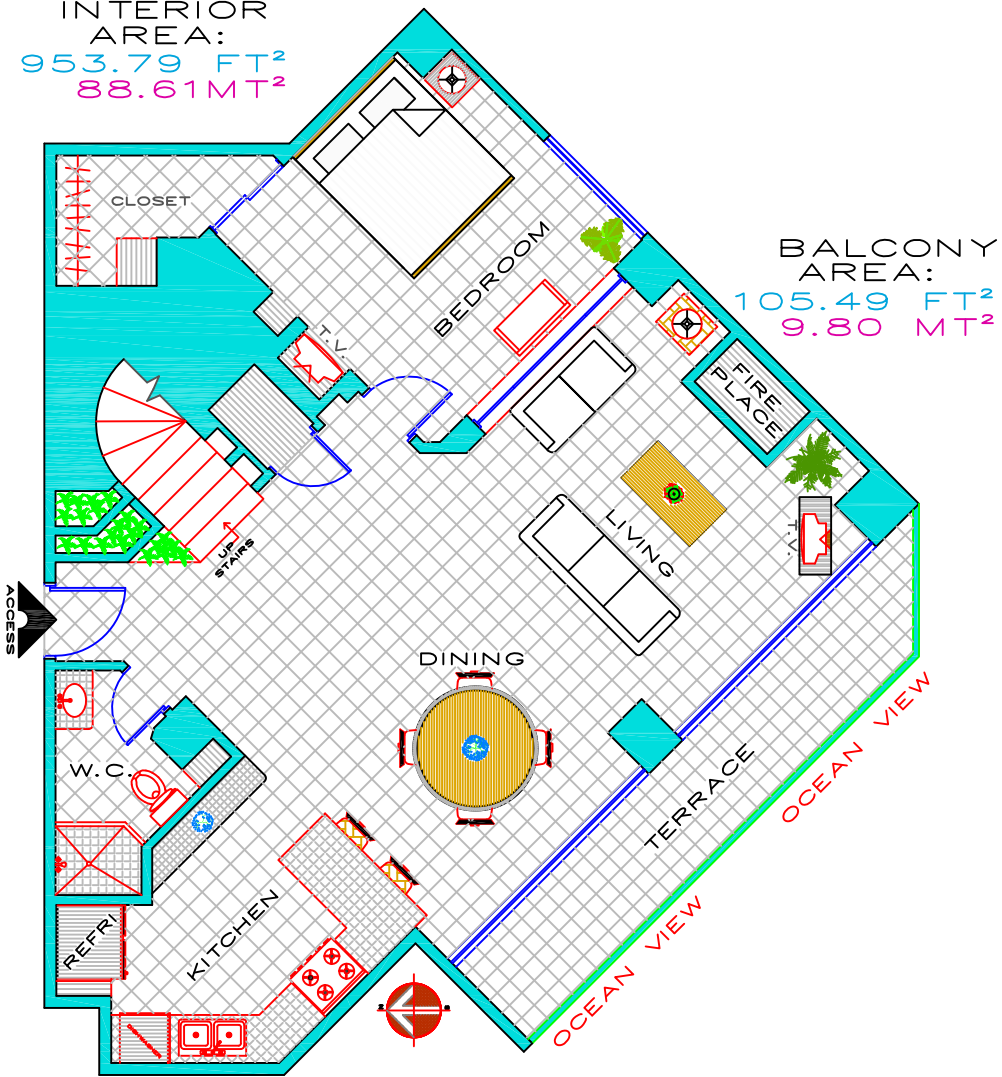

INTERIOR
AREA:
953.79 FT²
88.61MT²

FIRST FLOOR

INTERIOR
AREA:
1,064.44 FT²
98.89MT²

SECOND FLOOR

ARCHITECTURAL PLAN CM-913
FURNITURE'S