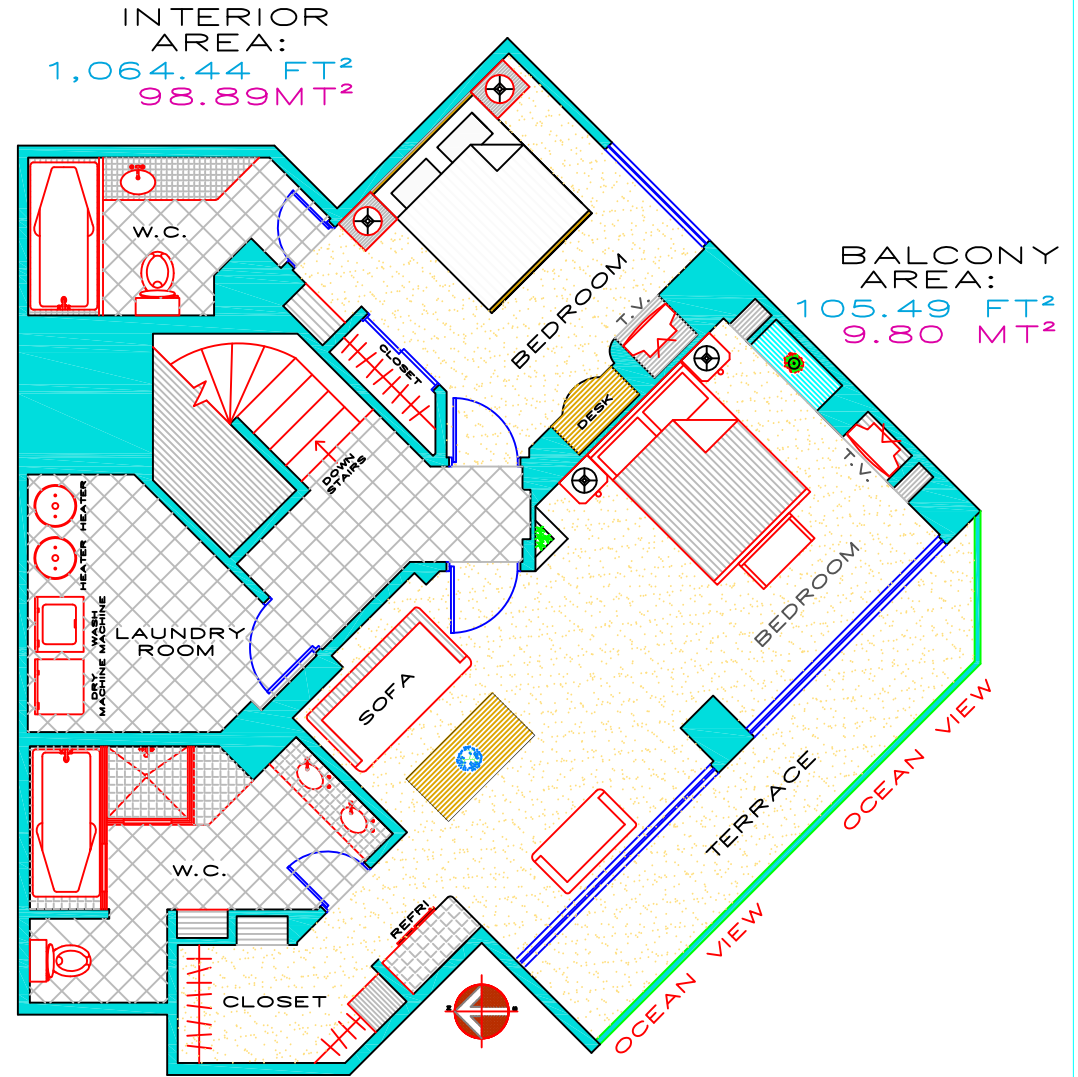

INTERIOR
AREA:
953.79 FT²
88.61MT²

FIRST FLOOR

INTERIOR
AREA:
1,064.44 FT²
98.89MT²

SECOND FLOOR

ARCHITECTURAL PLAN CM-913
FURNITURE'S