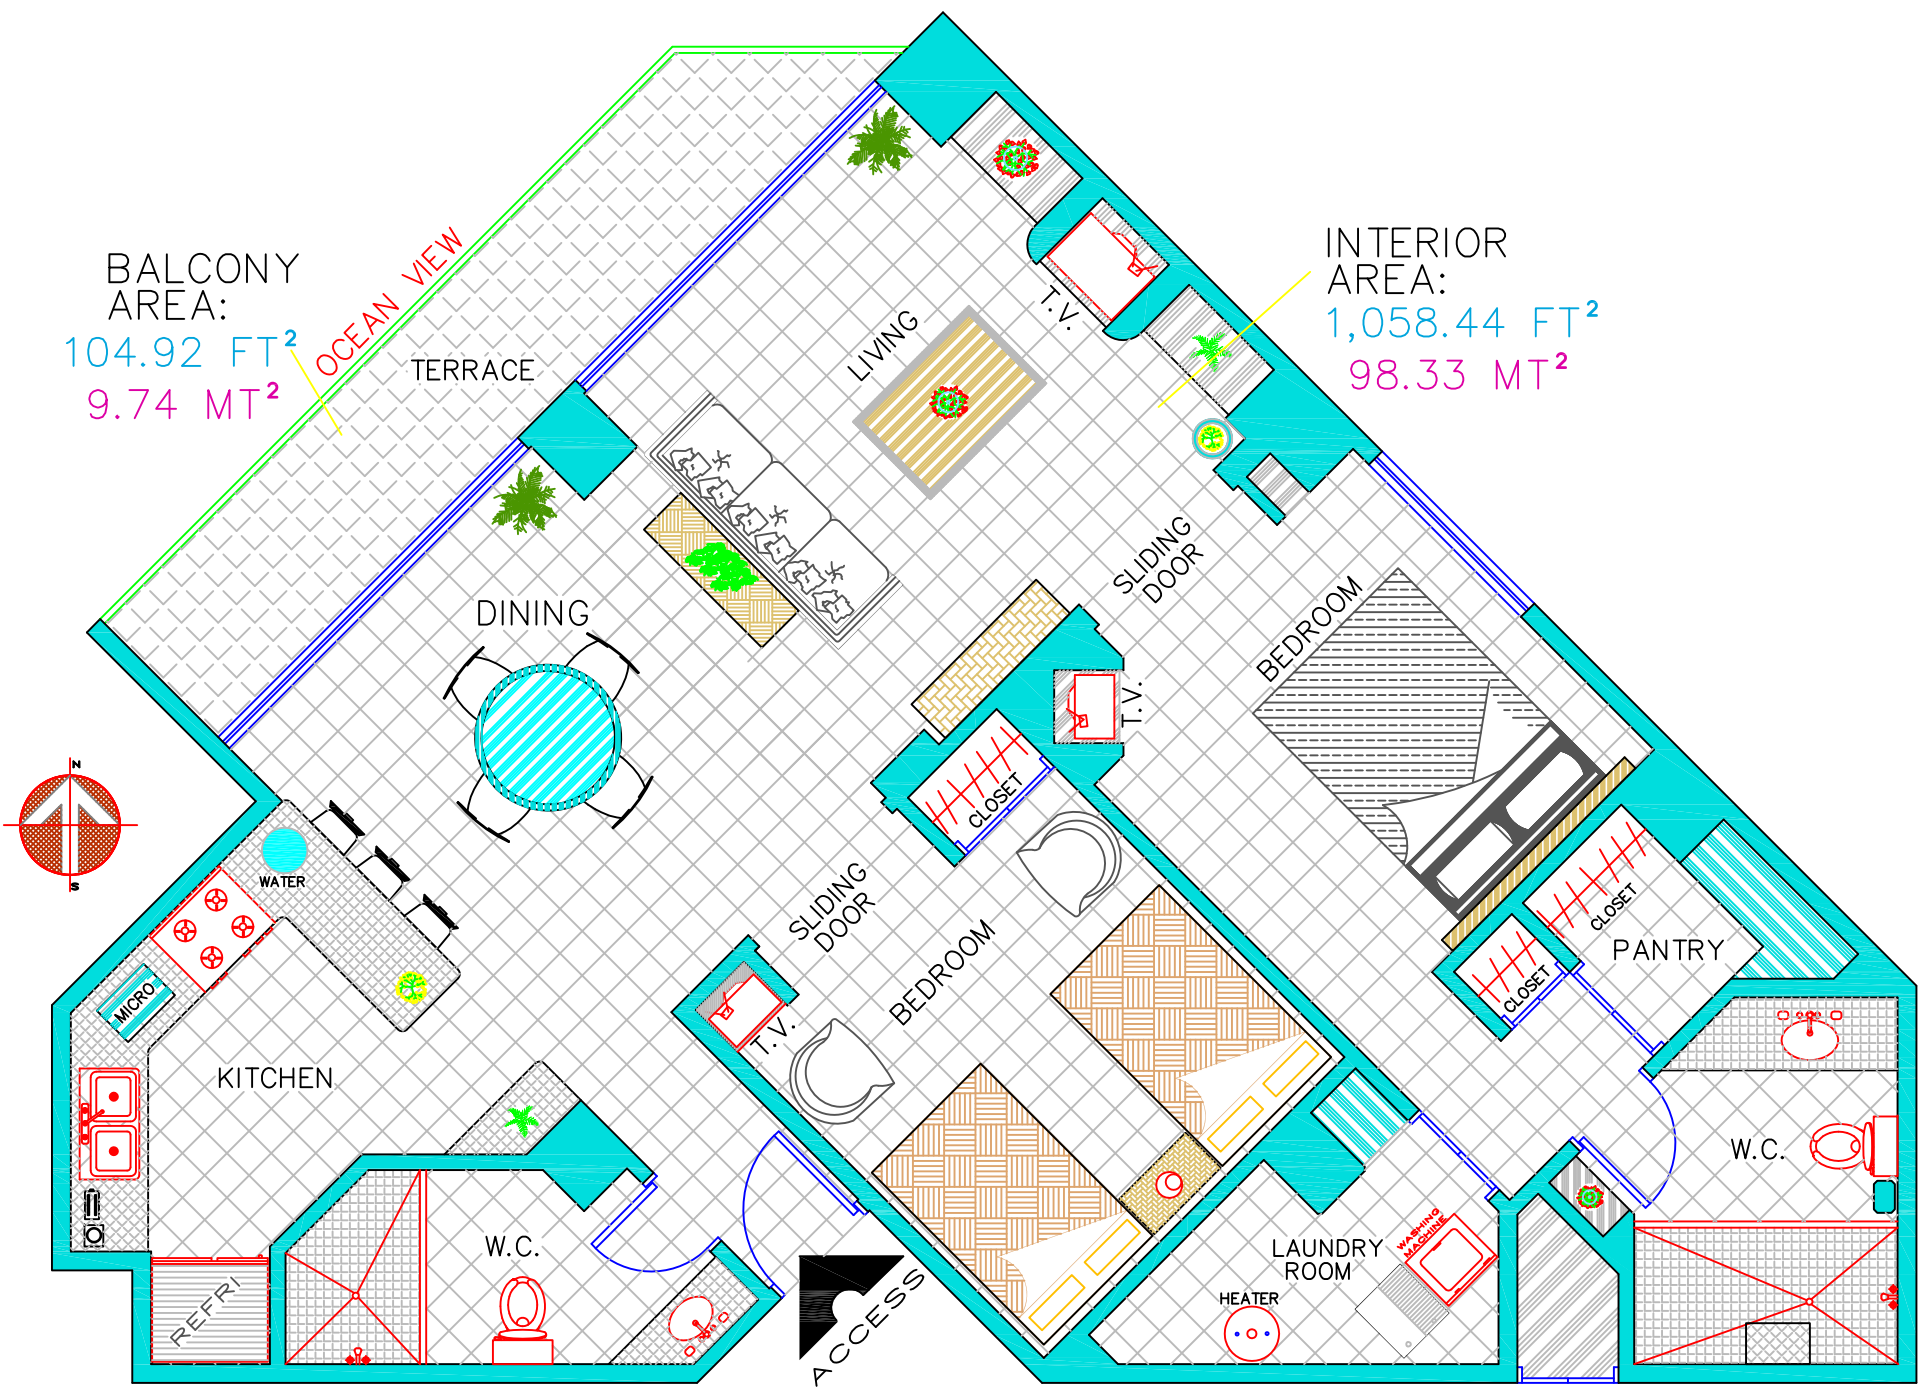

BALCONY AREA:
104.92 FT²
9.74 MT²

INTERIOR AREA:
1,058.44 FT²
98.33 MT²

ARCHITECTURAL PLAN CM-908

FURNITURE'S