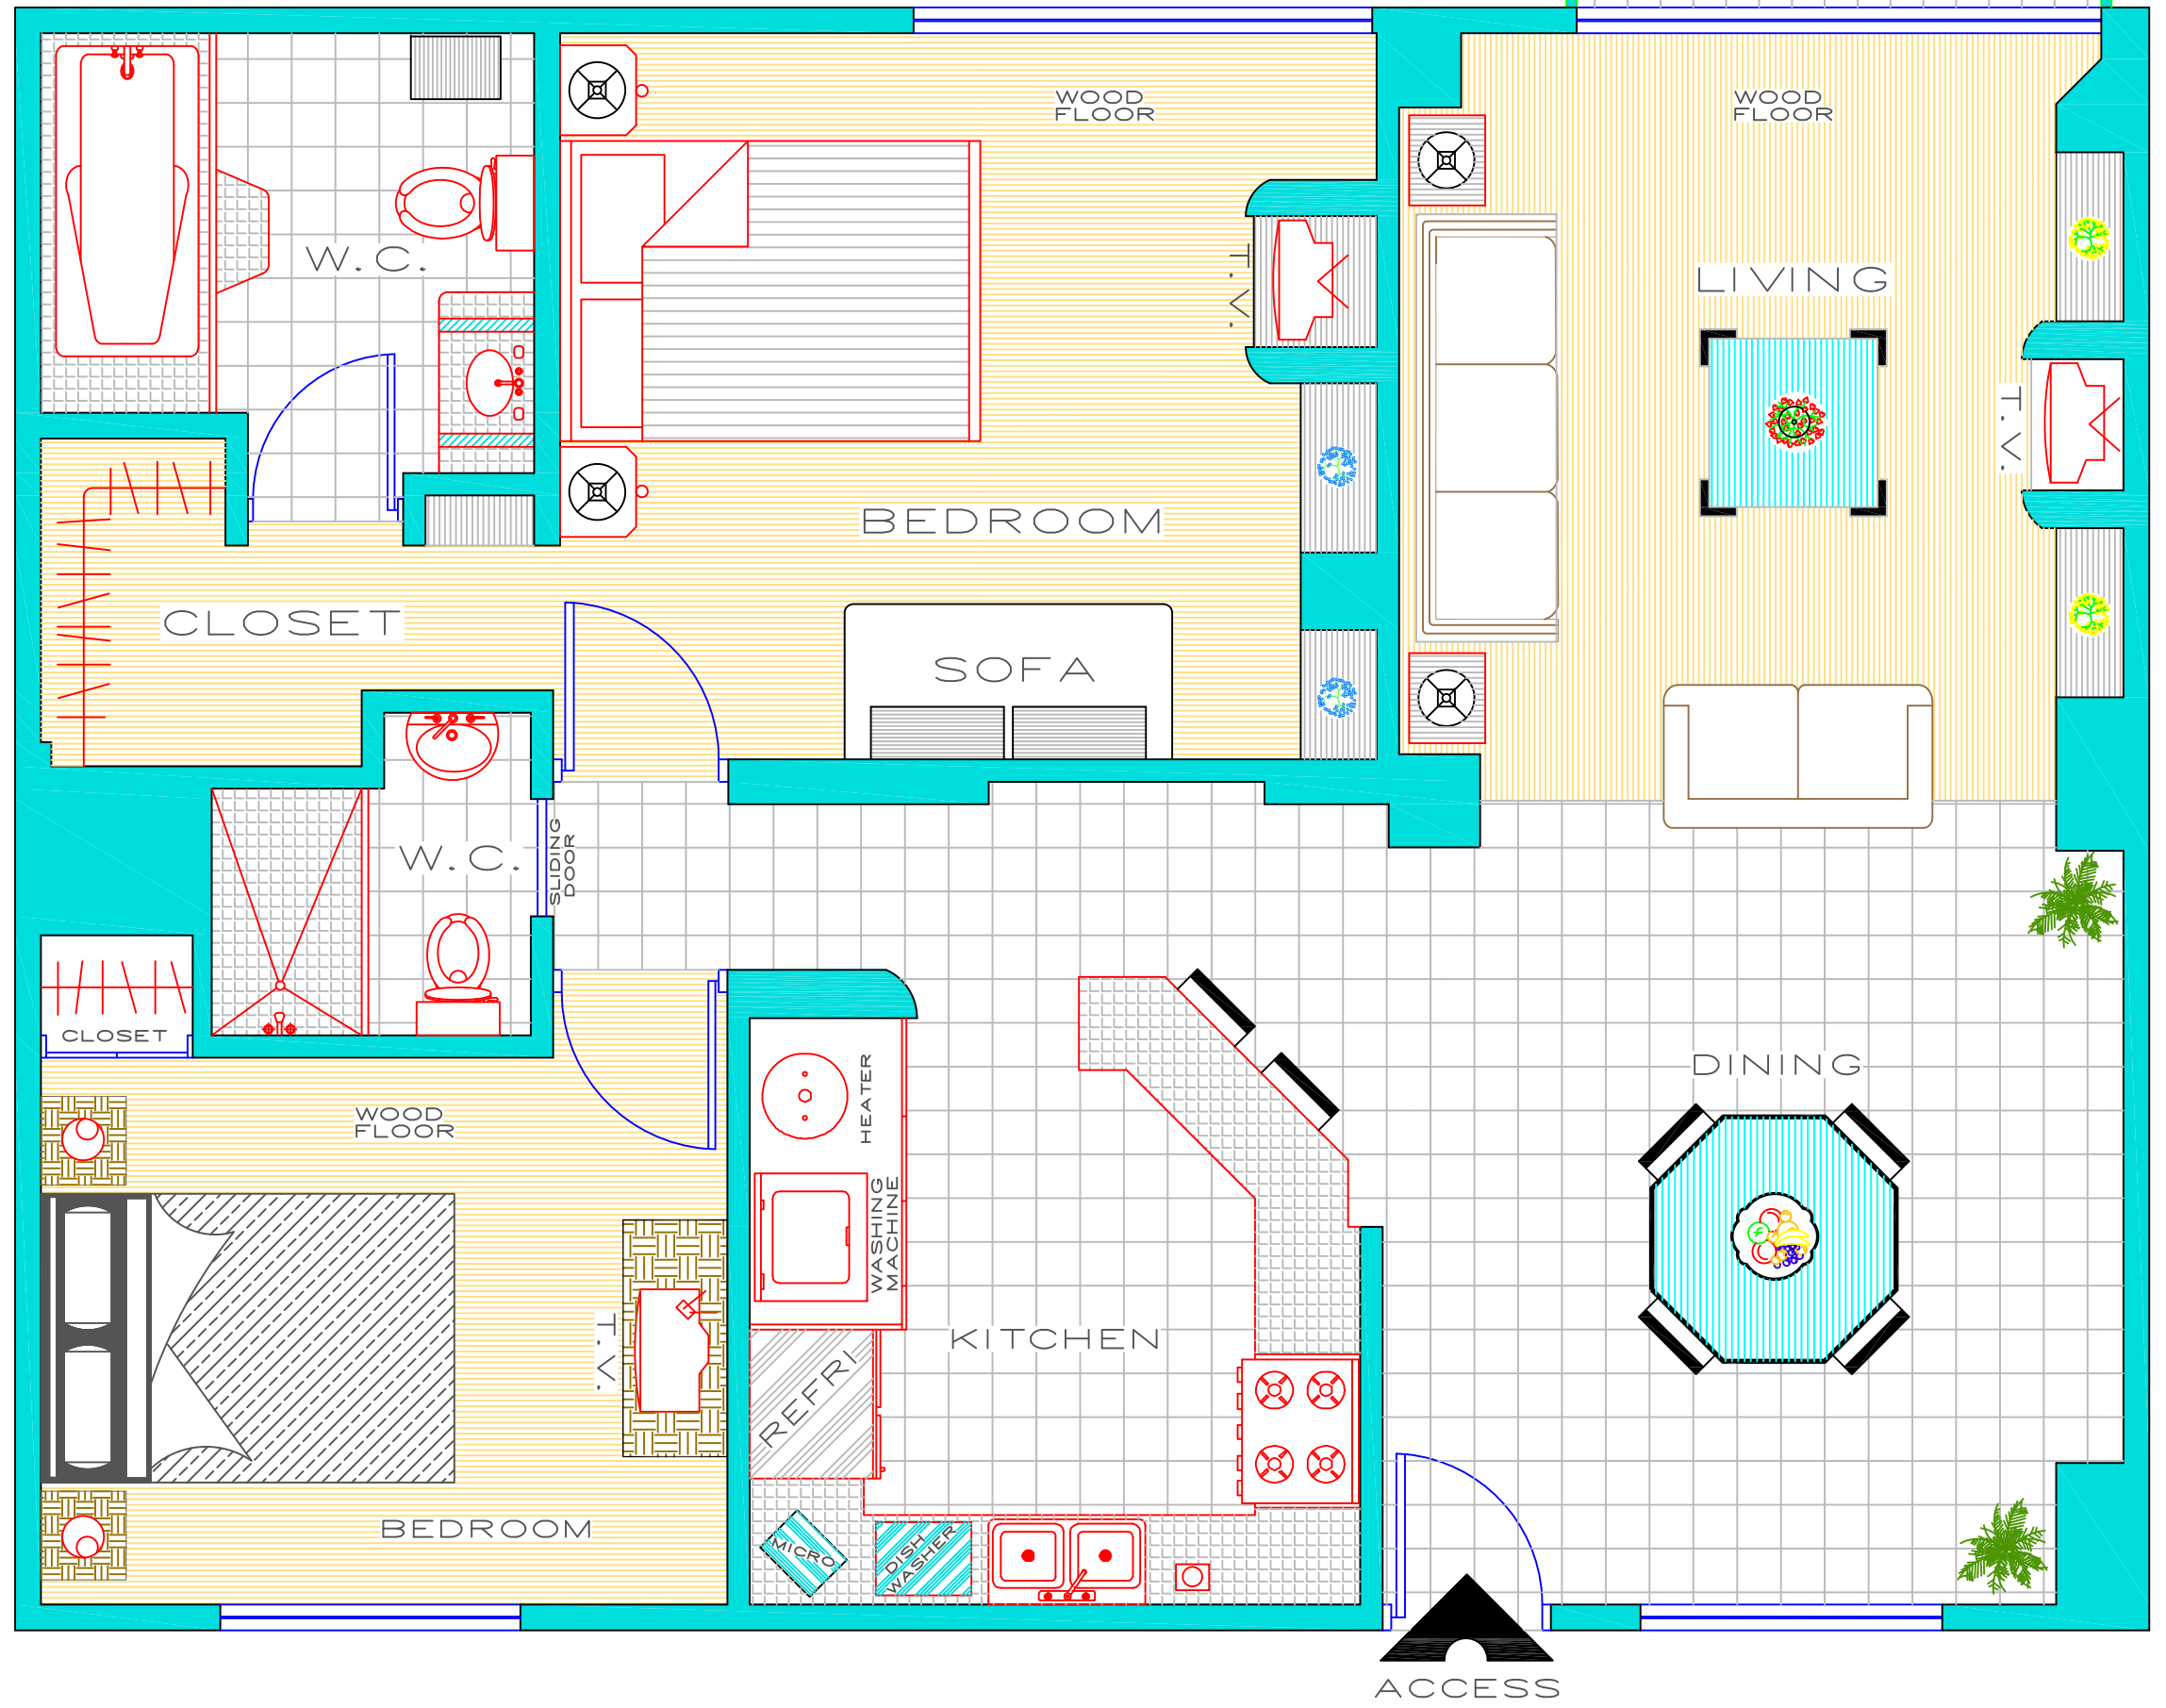

INTERIOR
AREA:
107.96 MT²
1,162.07 FT²

BALCONY
AREA:
4.35 MT²
46.82 FT²

ARCHITECTURAL PLAN CM-906

FURNITURE'S