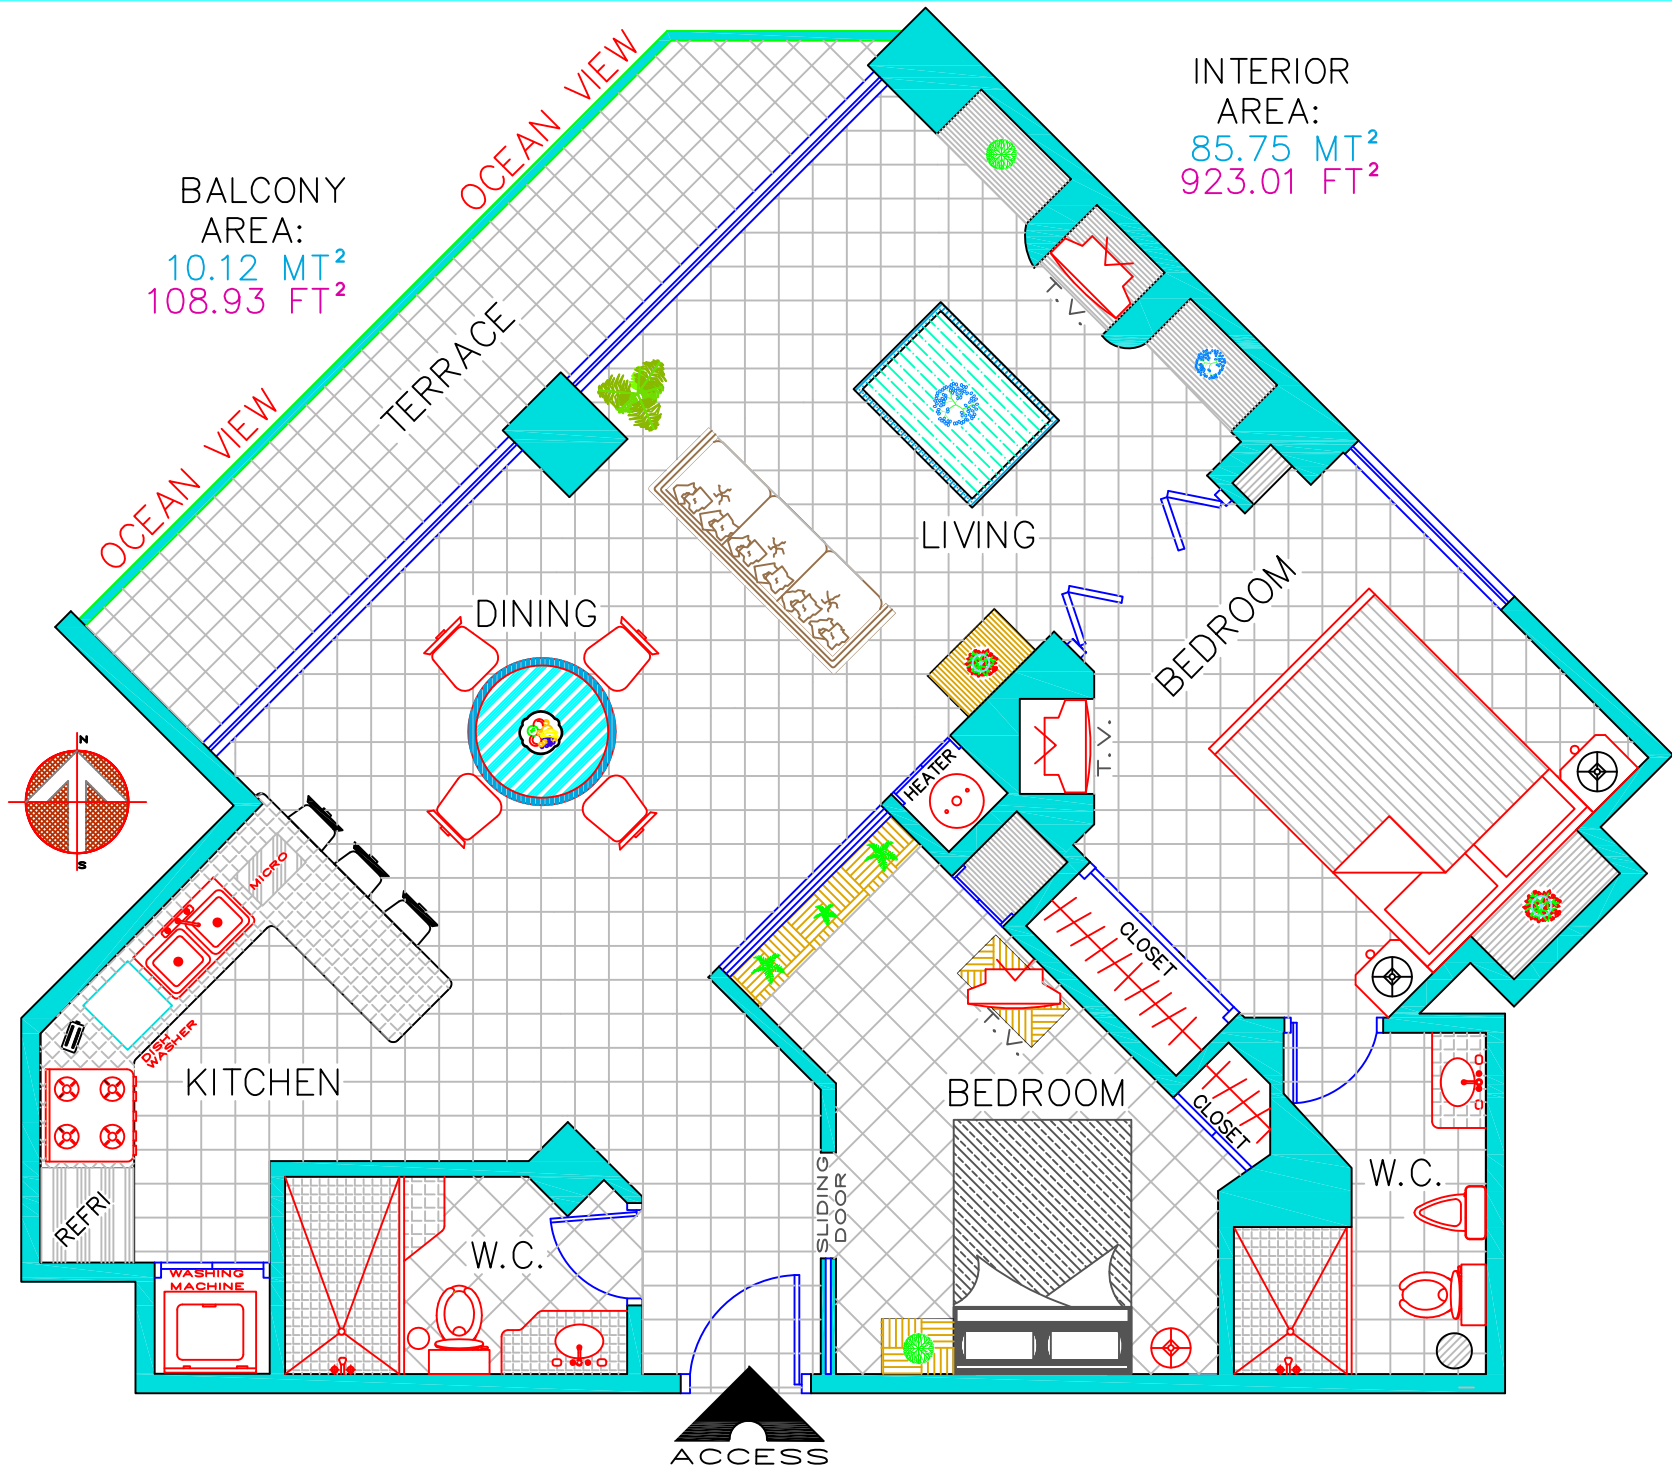

BALCONY
AREA:
10.12 MT²
108.93 FT²

INTERIOR
AREA:
85.75 MT²
923.01 FT²

ARCHITECTURAL PLAN CM-810
FURNITURE'S