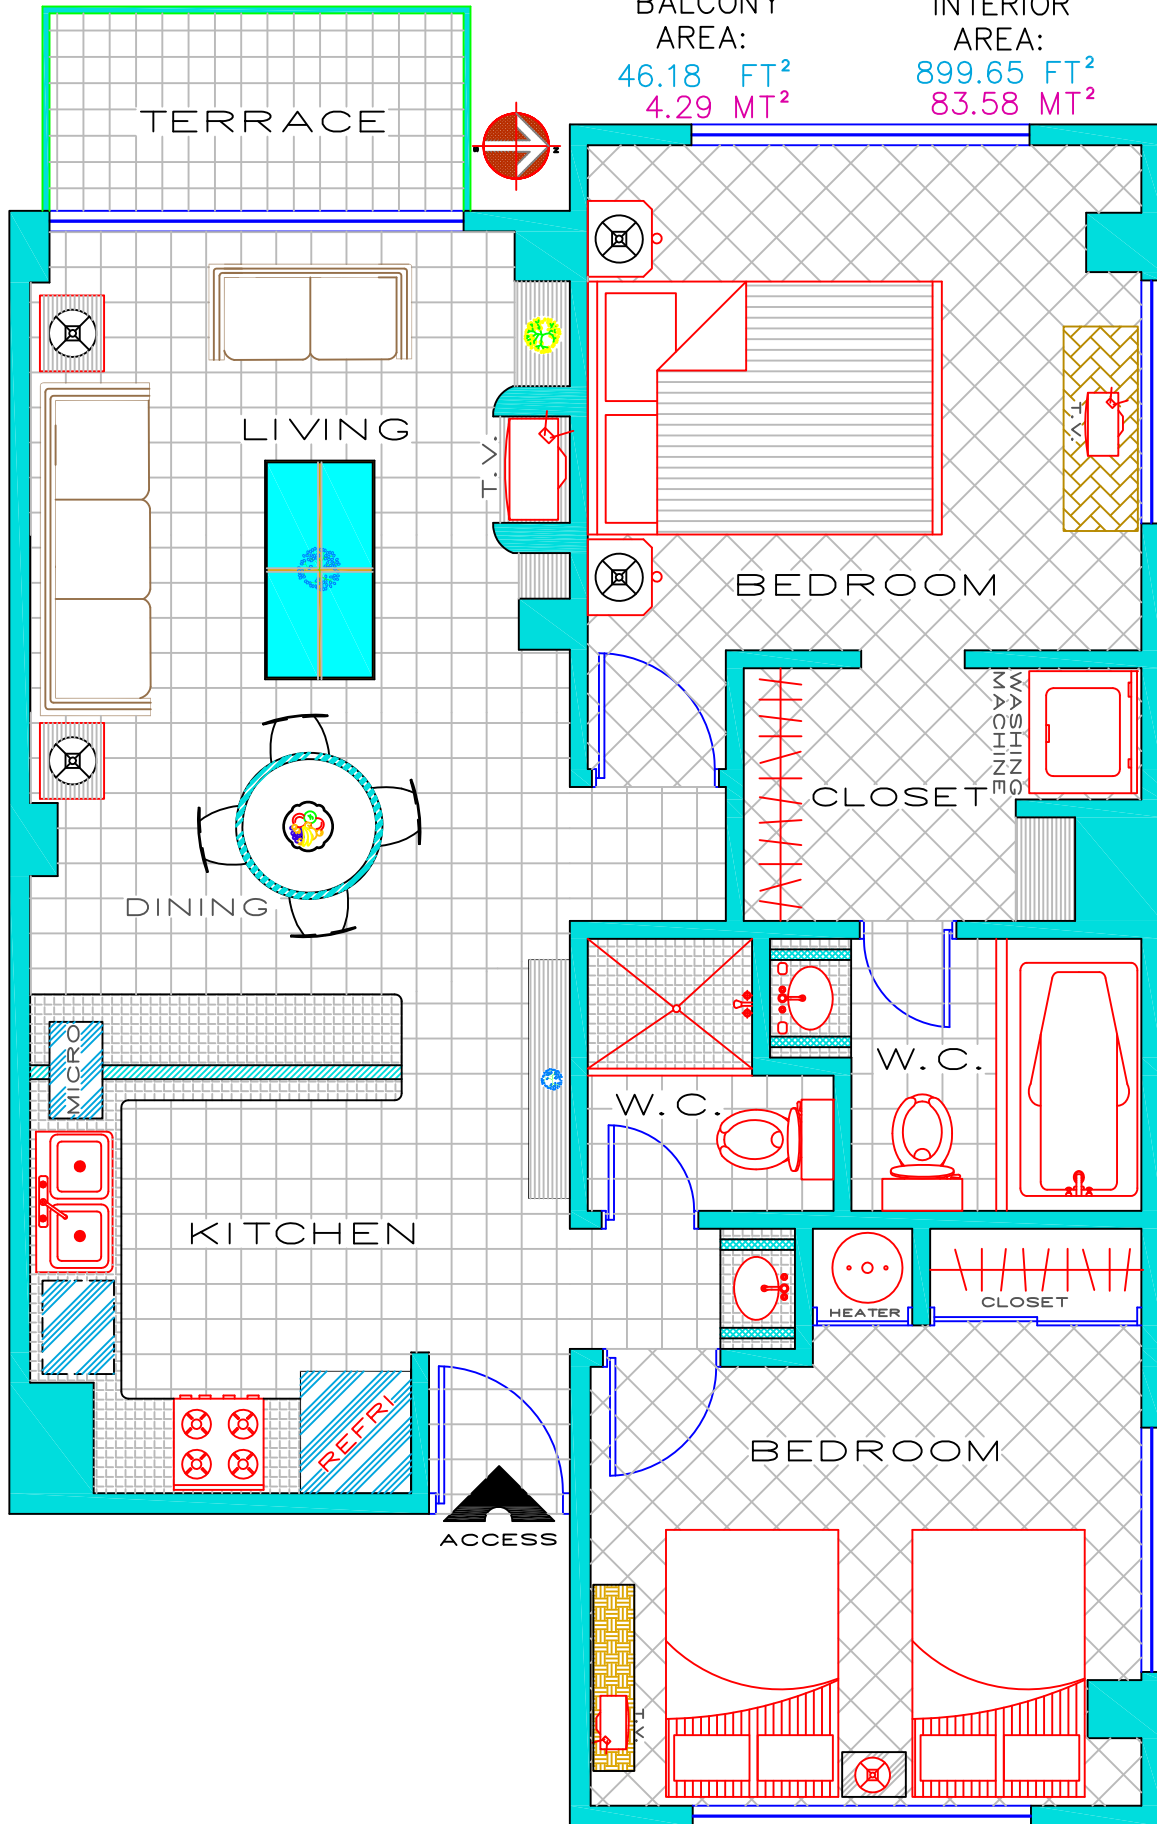

OCEAN VIEW

BALCONY
AREA:
46.18 FT²
4.29 MT²

INTERIOR
AREA:
899.65 FT²
83.58 MT²

ARCHITECTURAL PLAN CM-806

FURNITURE'S