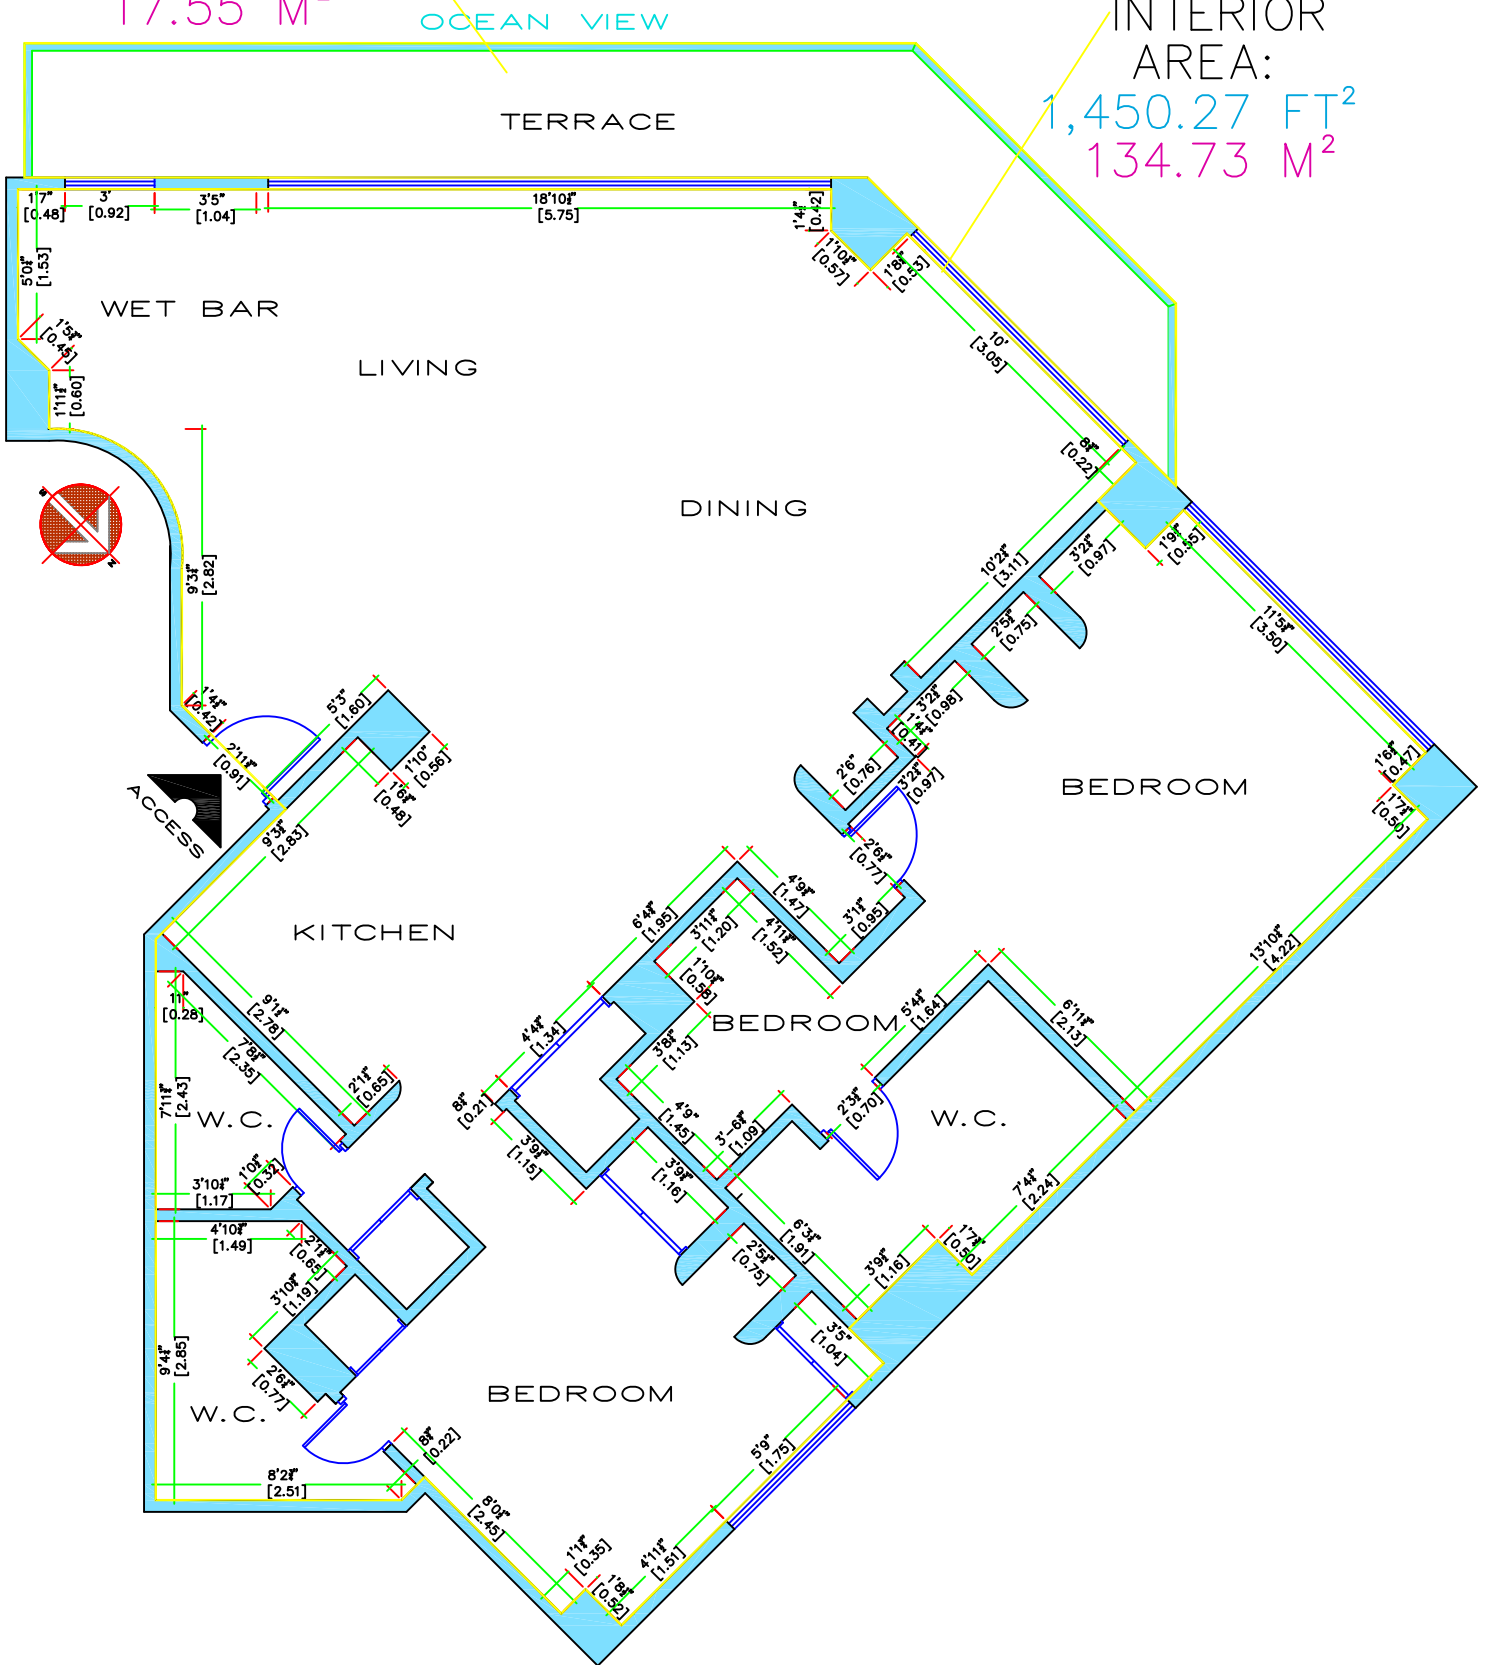

BALCONY
AREA:
188.95 FT²
17.55 M²

INTERIOR
AREA:
1,450.27 FT²
134.73 M²

ARCHITECTURAL PLAN OC DM-714
MEASURES