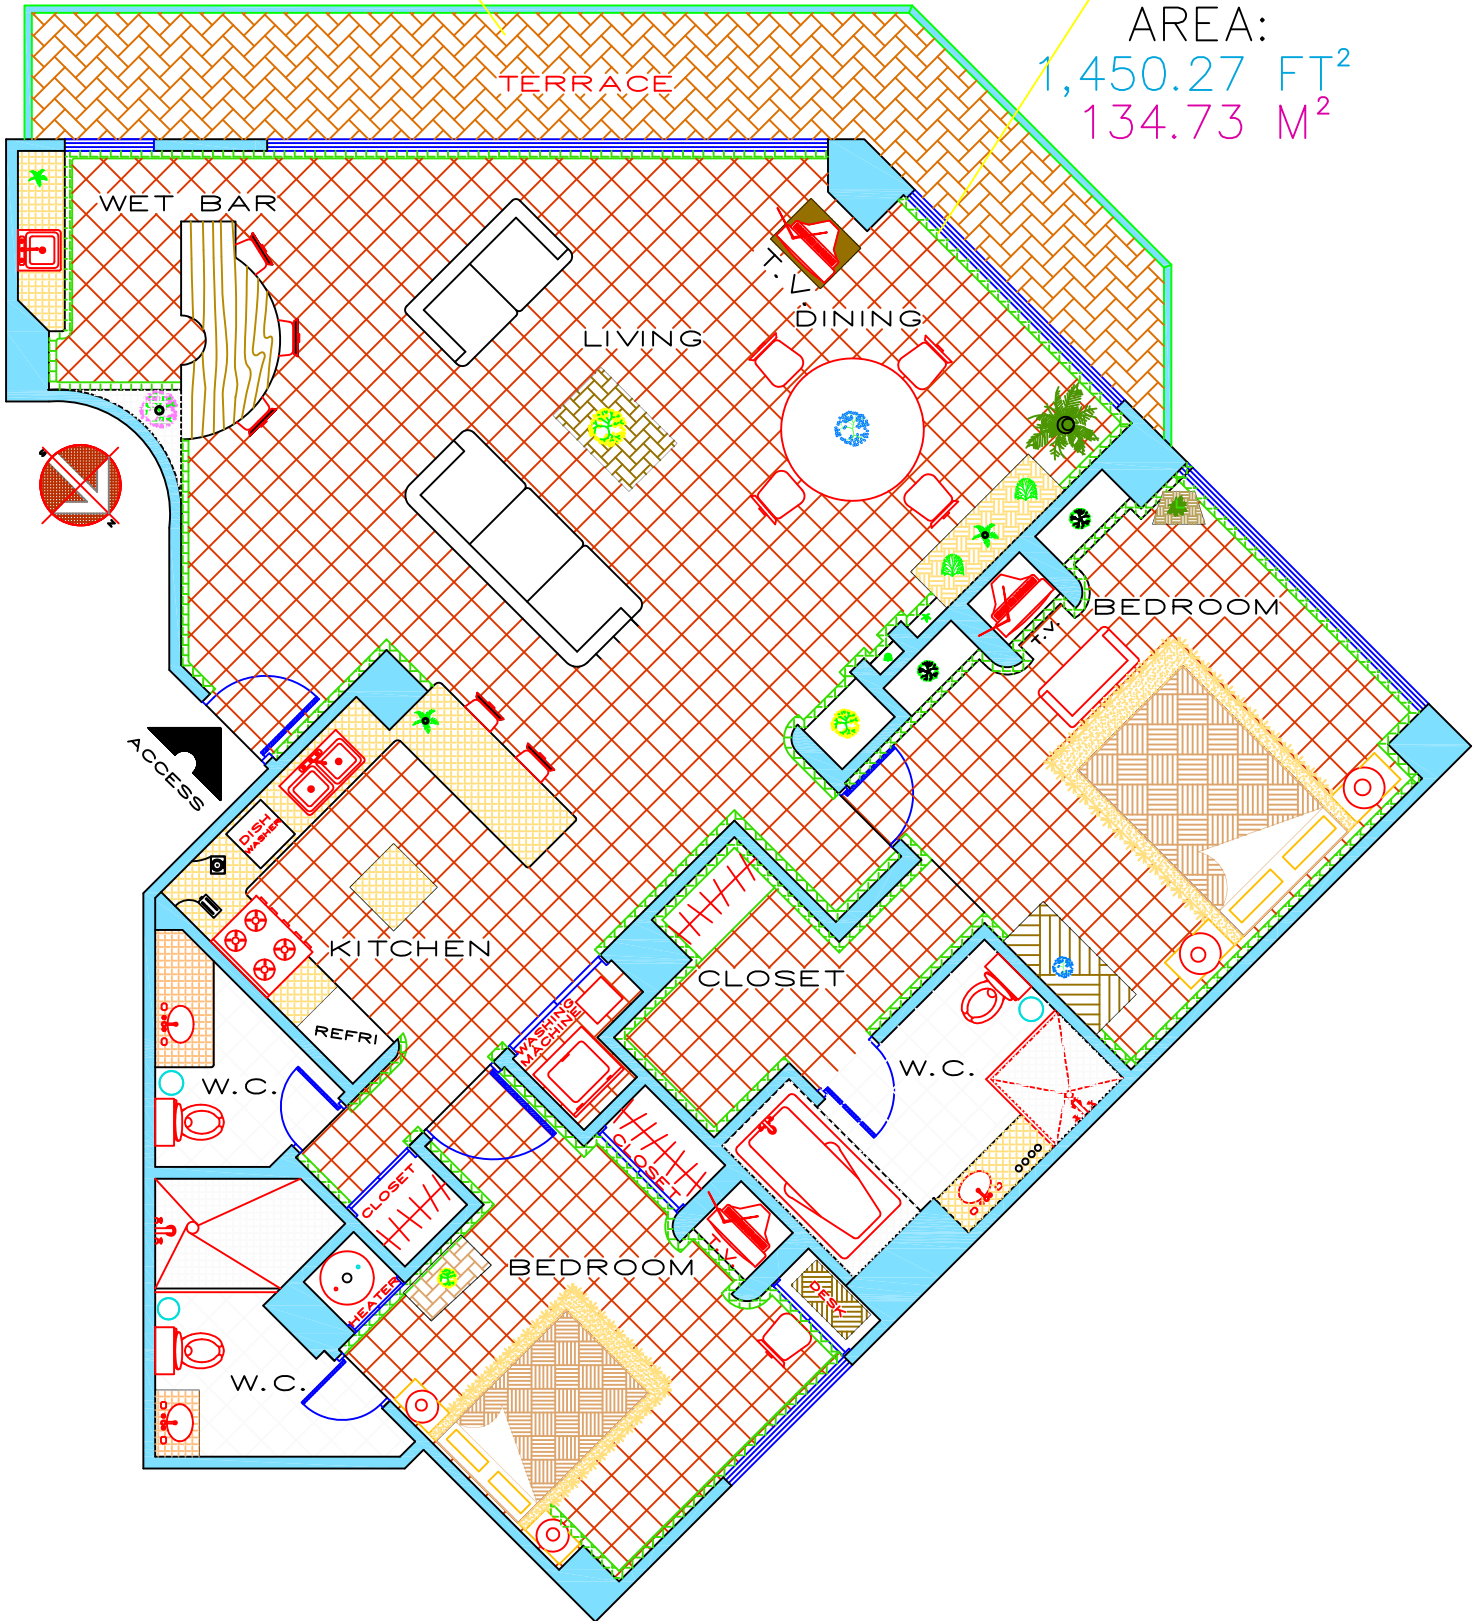

BALCONY
AREA:
188.95 FT²
17.55 M²

OCEAN VIEW

INTERIOR
AREA:
1,450.27 FT²
134.73 M²

ARCHITECTURAL PLAN OCDM-714
FURNITURES