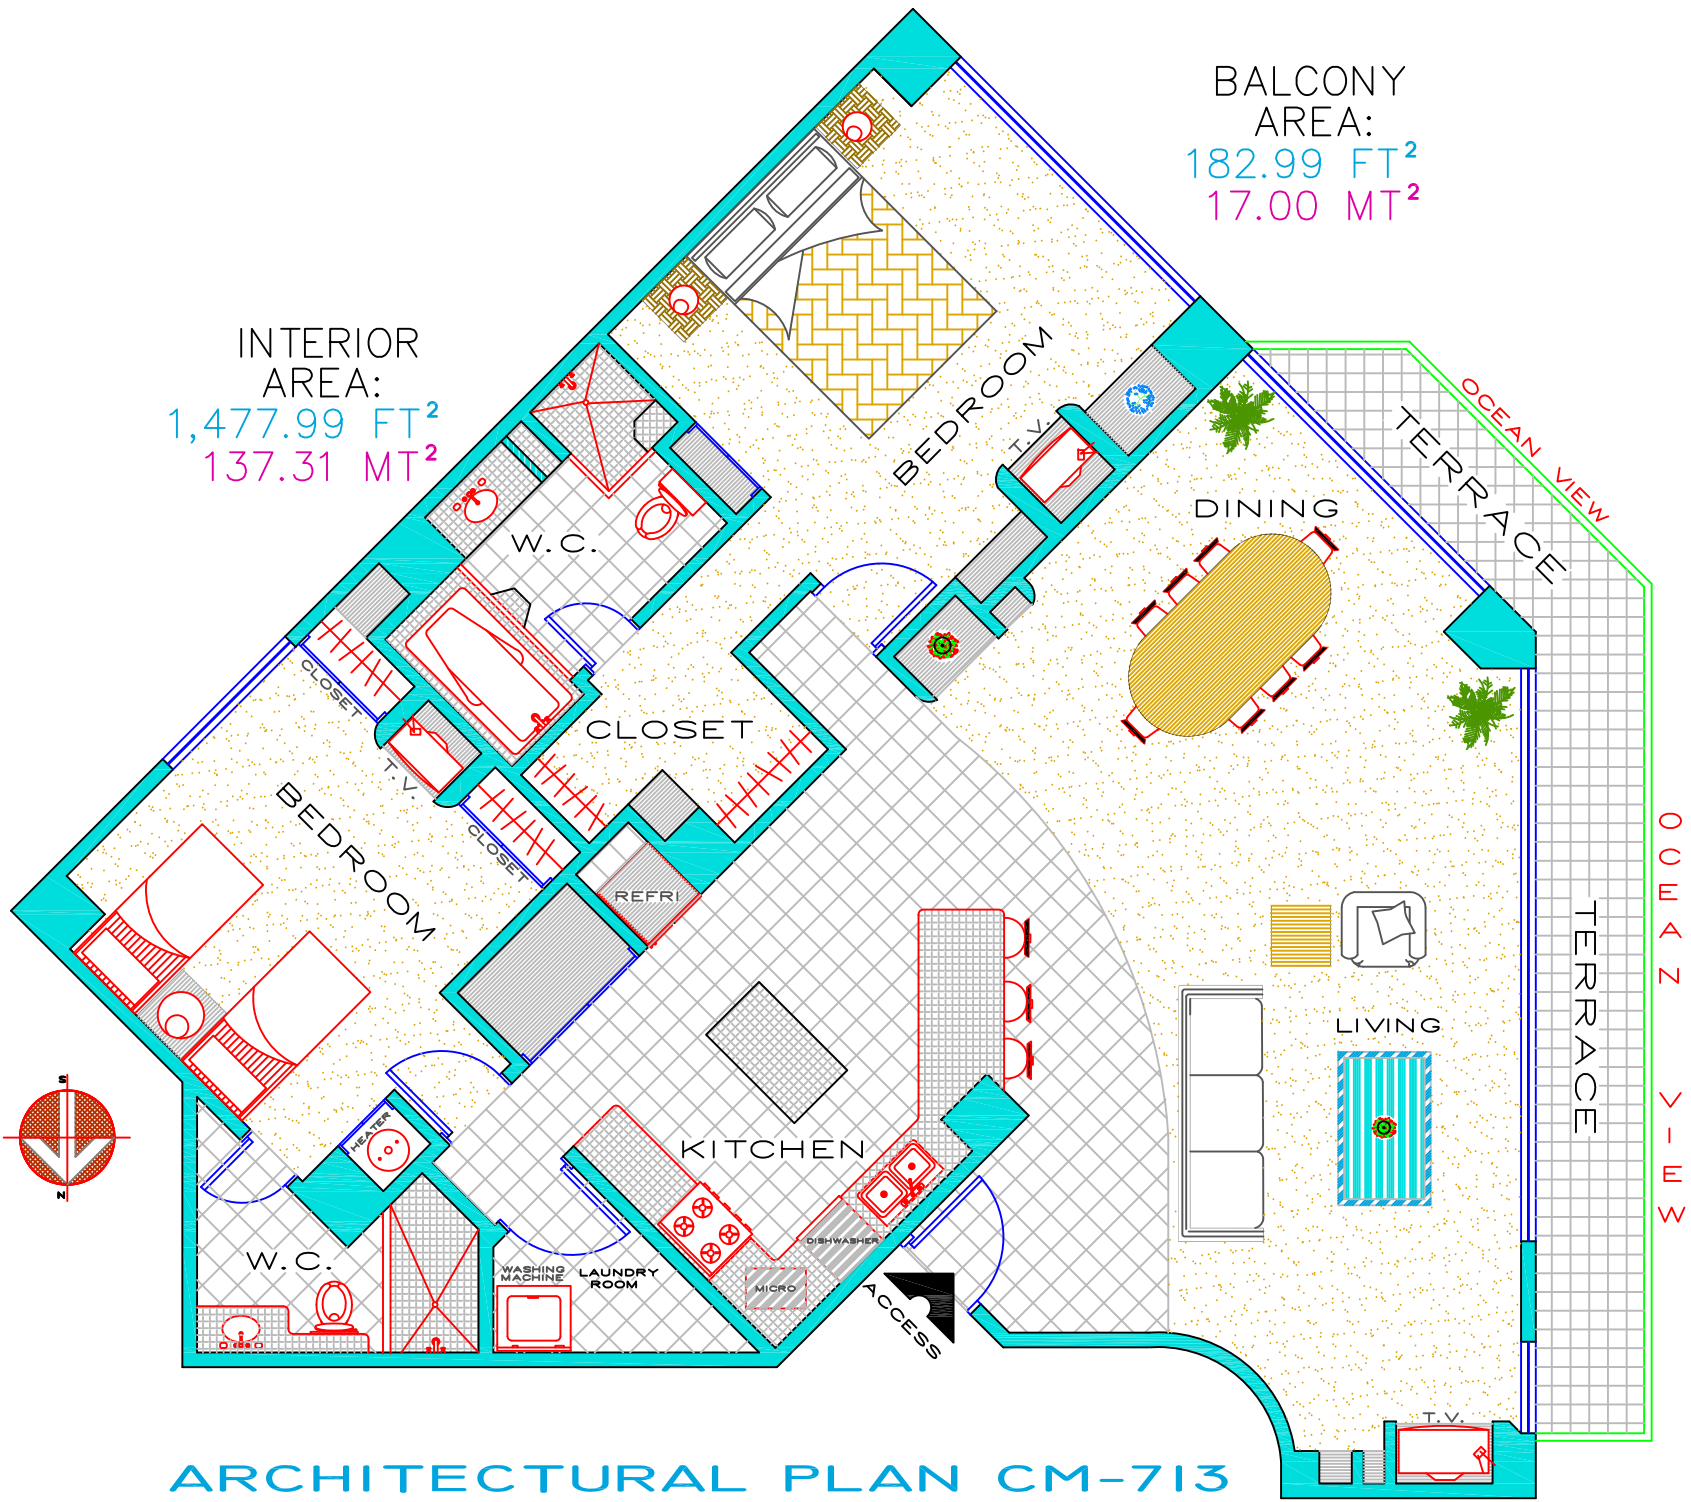

INTERIOR
AREA:
1,477.99 FT²
137.31 MT²

BALCONY
AREA:
182.99 FT²
17.00 MT²

ARCHITECTURAL PLAN CM-713

FURNITURE'S