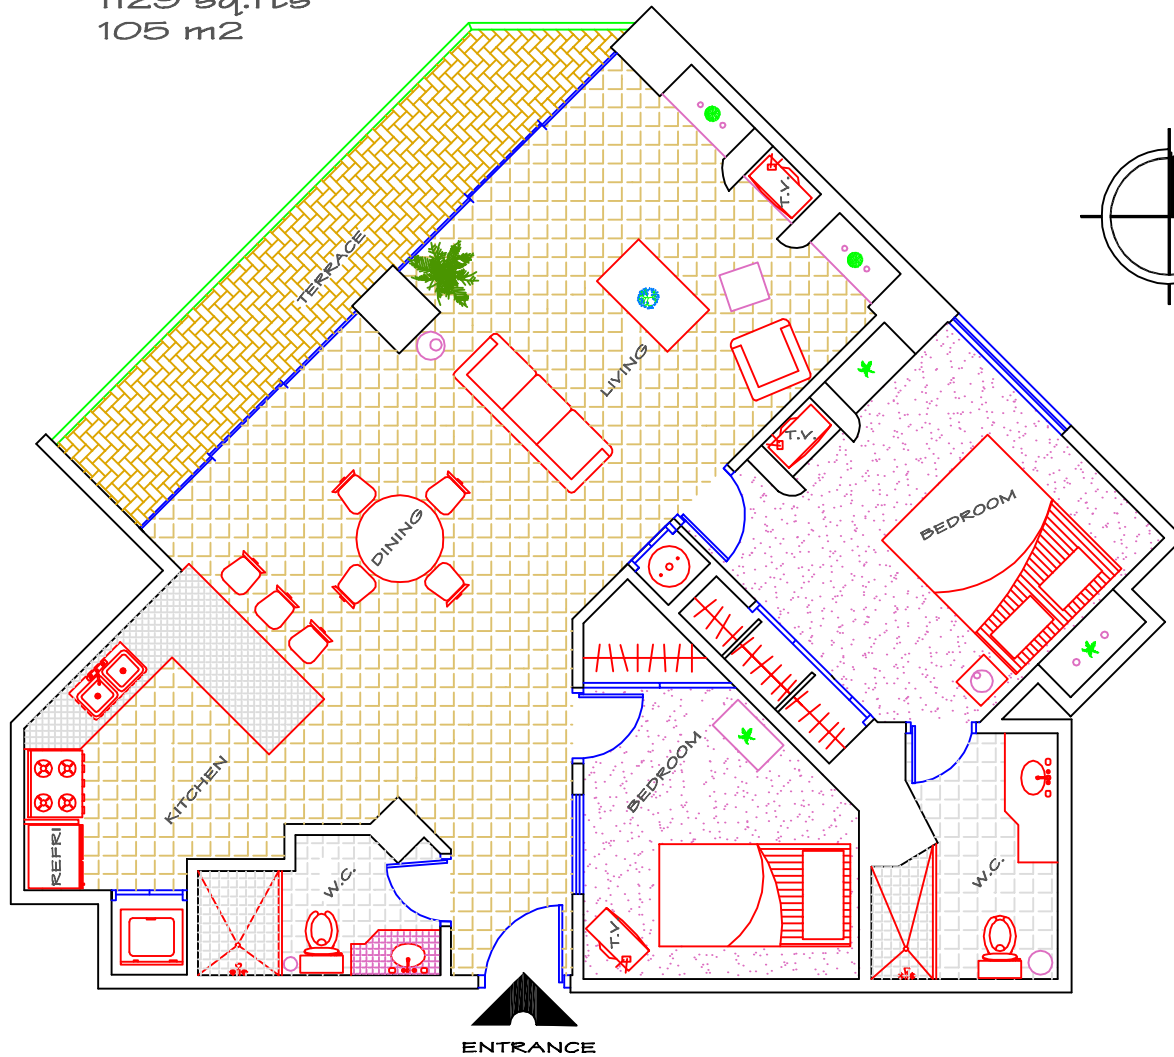

1129 sq.fts
105 m2

ENTRANCE

ARCHITECTURAL PLAN CM-712

FURNITURES