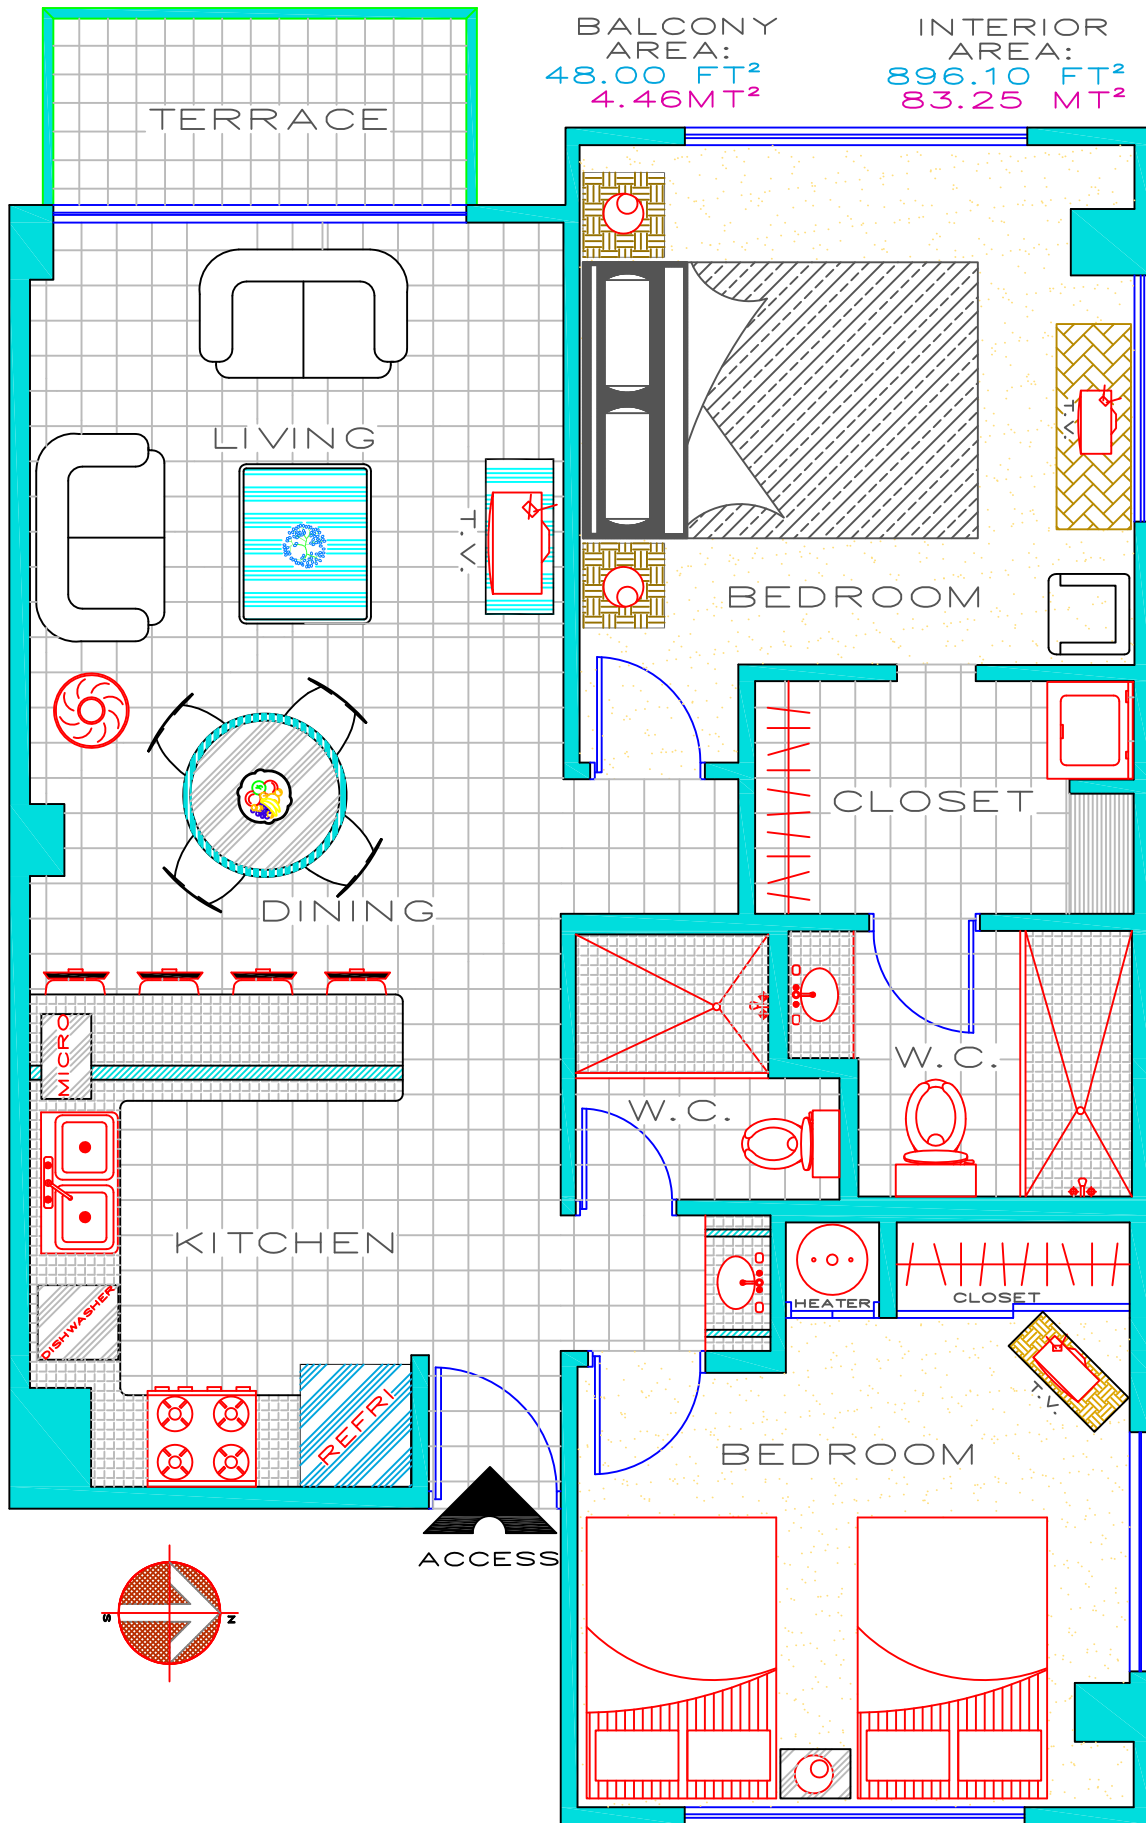

OCEAN VIEW

BALCONY
AREA:
48.00 FT²
4.46MT²

INTERIOR
AREA:
896.10 FT²
83.25 MT²

ARCHITECTURAL PLAN CM-706

FURNITURE'S