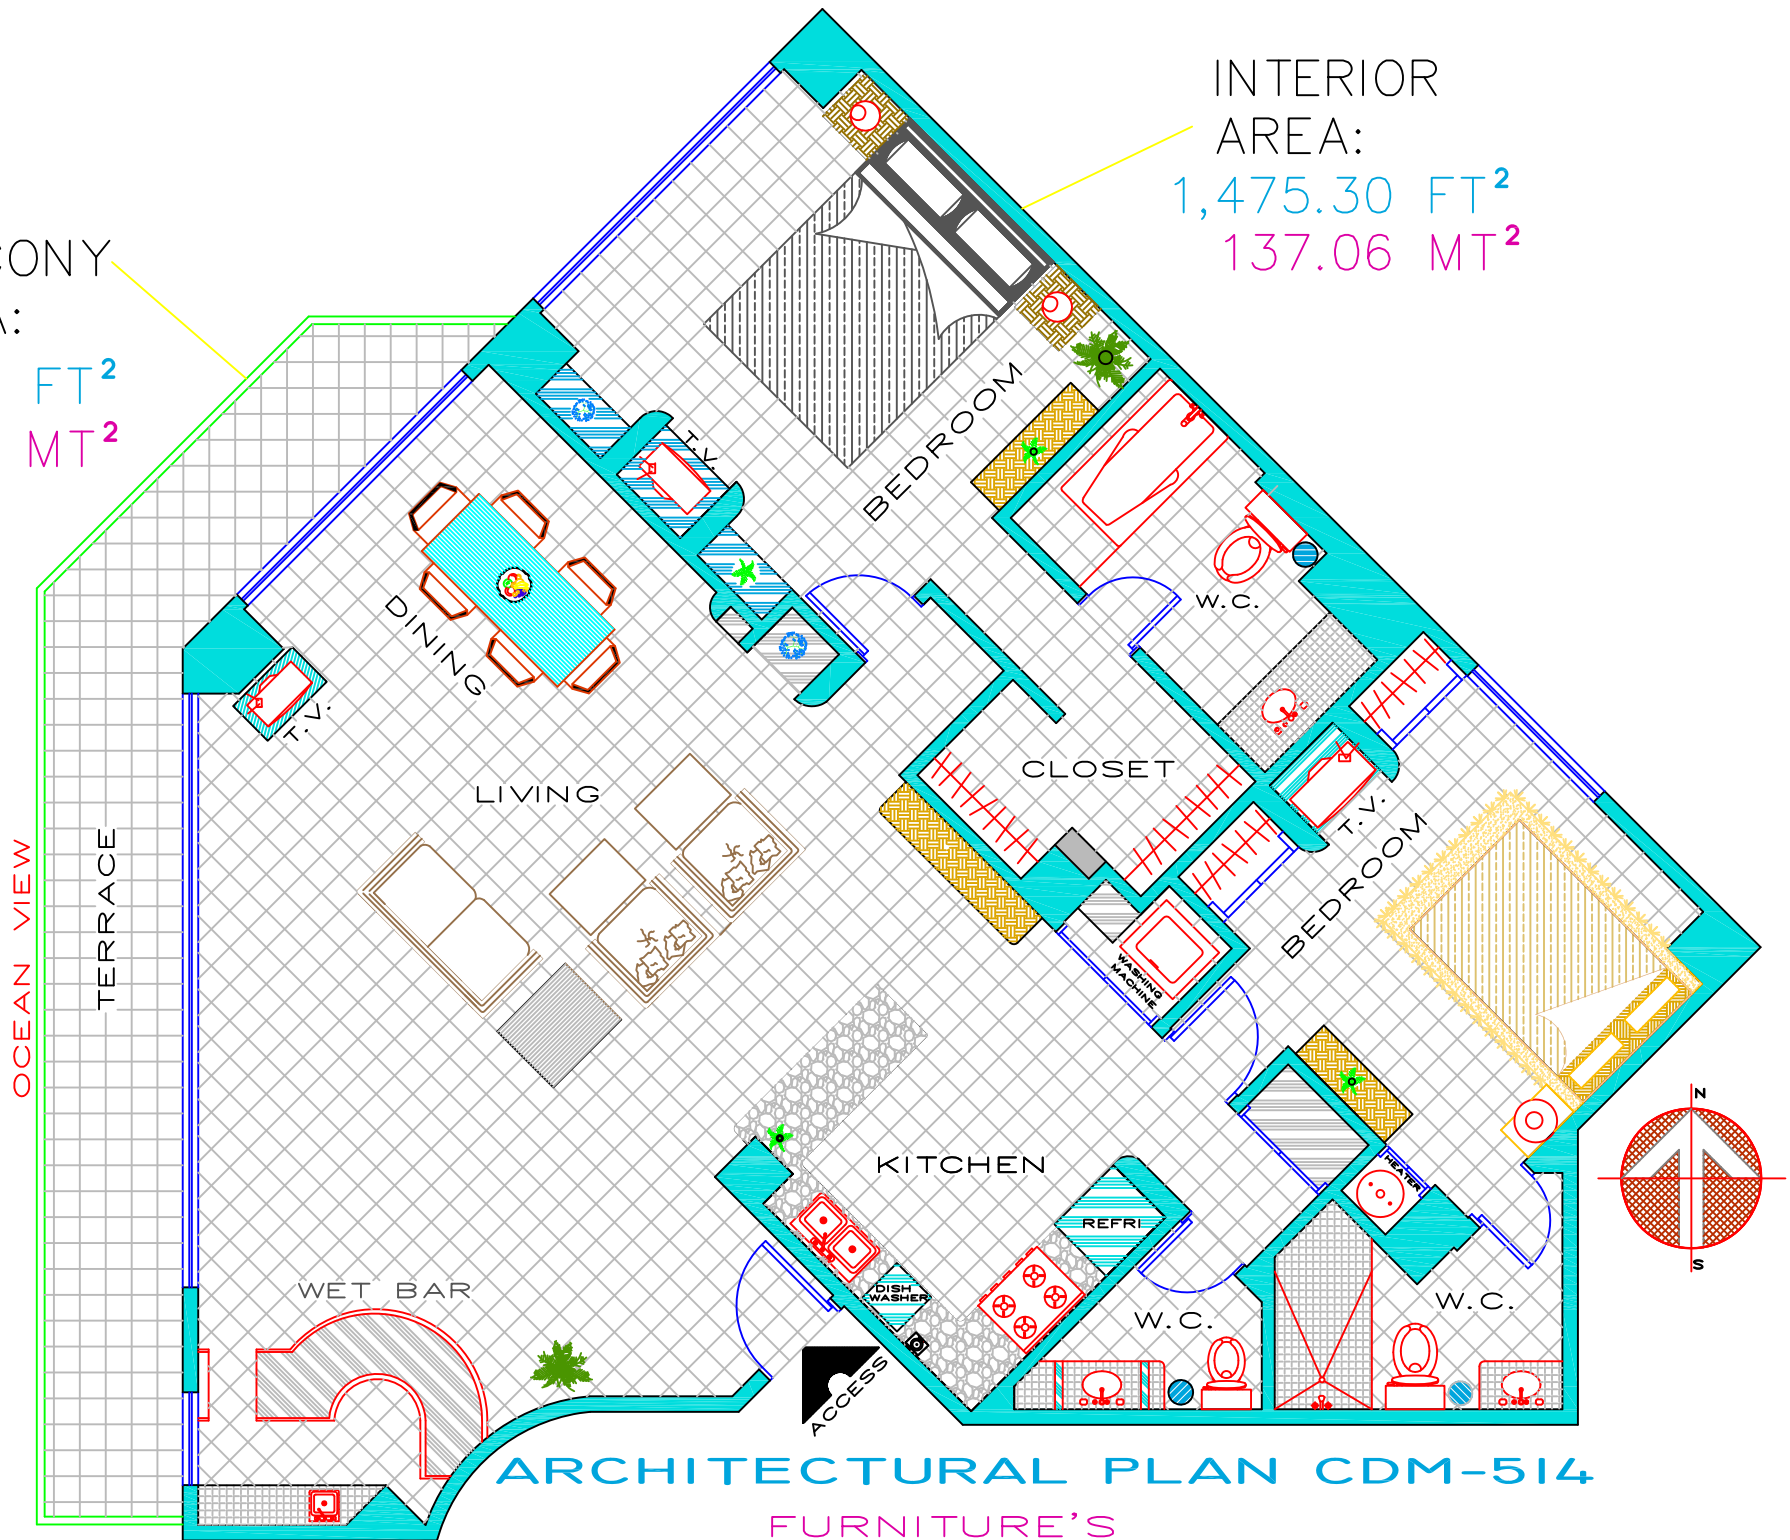

BALCONY  
AREA:  
201.06 FT<sup>2</sup>  
18.68 MT<sup>2</sup>

INTERIOR  
AREA:  
1,475.30 FT<sup>2</sup>  
137.06 MT<sup>2</sup>

ARCHITECTURAL PLAN CDM-514  
FURNITURE'S