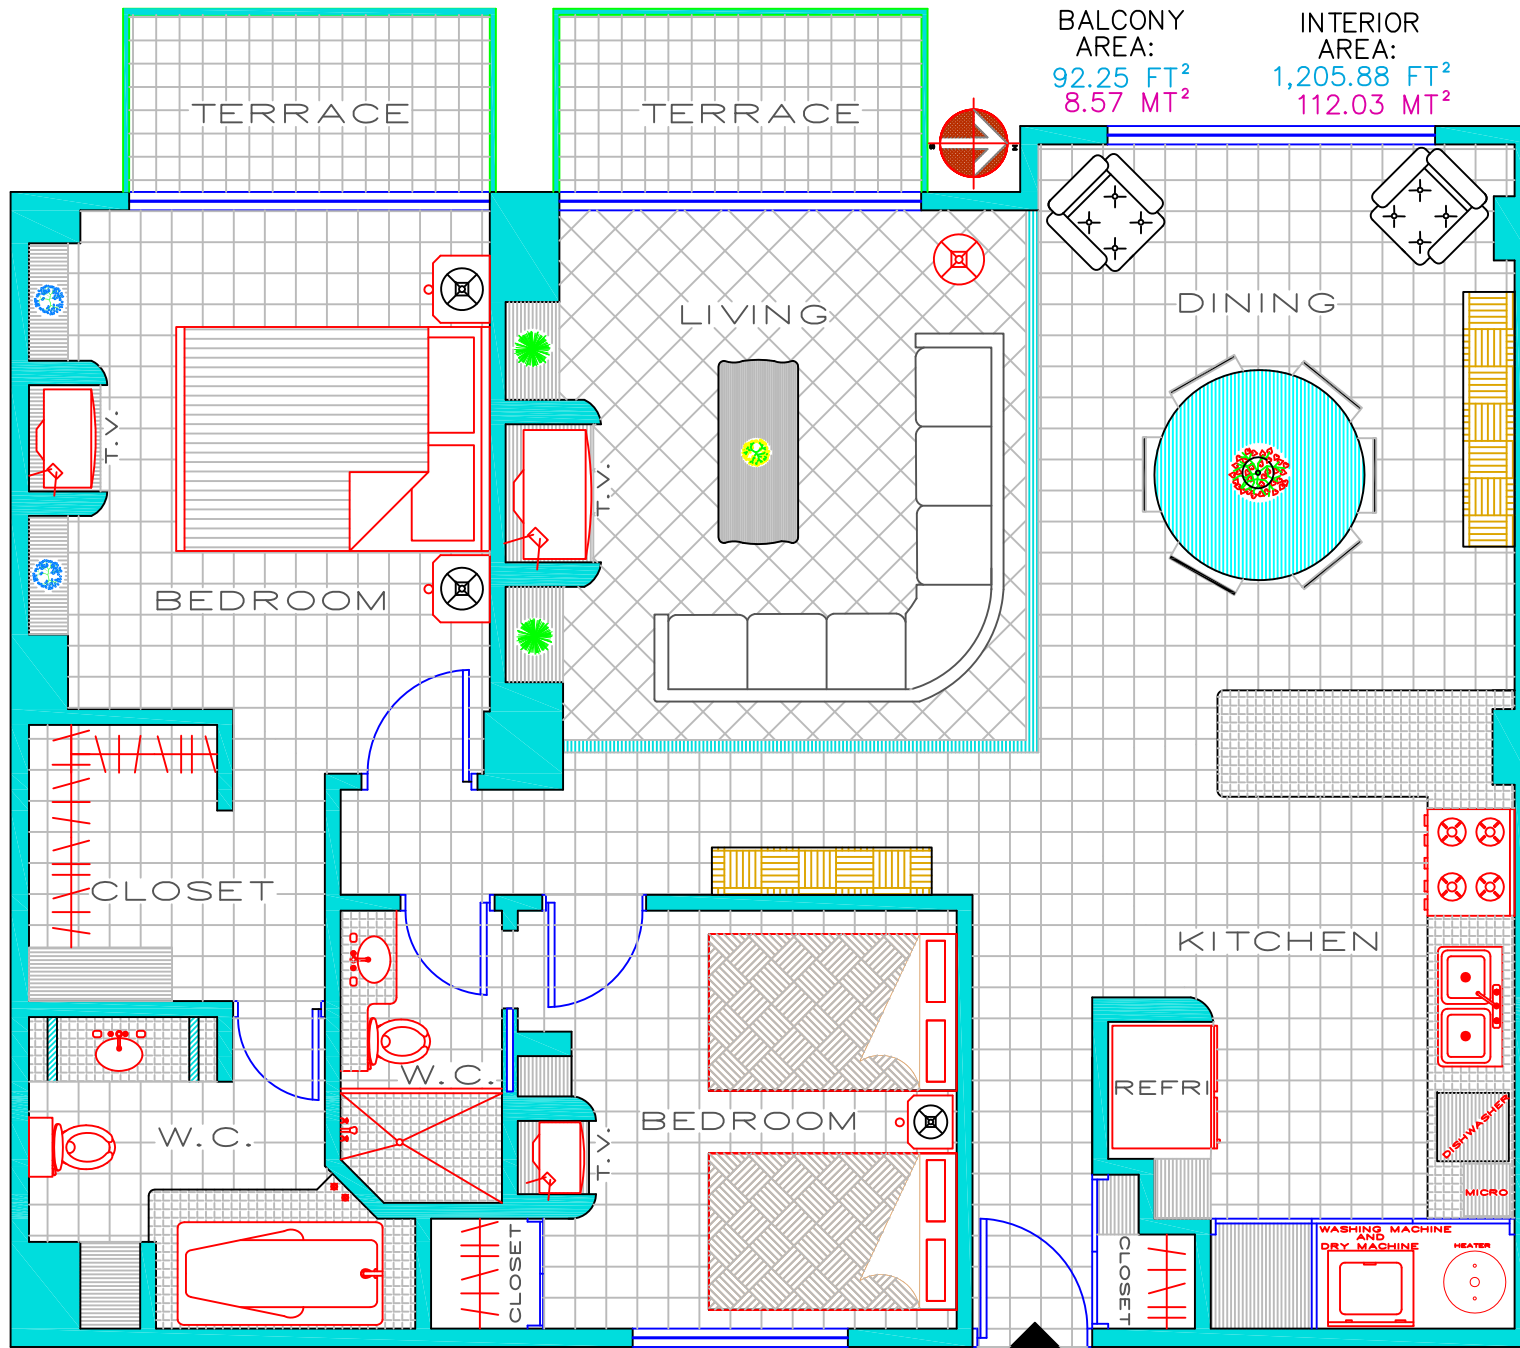

OCEAN VIEW

BALCONY  
AREA:  
92.25 FT<sup>2</sup>  
8.57 MT<sup>2</sup>

INTERIOR  
AREA:  
1,205.88 FT<sup>2</sup>  
112.03 MT<sup>2</sup>

ARCHITECTURAL PLAN CM-503  
FURNITURE'S