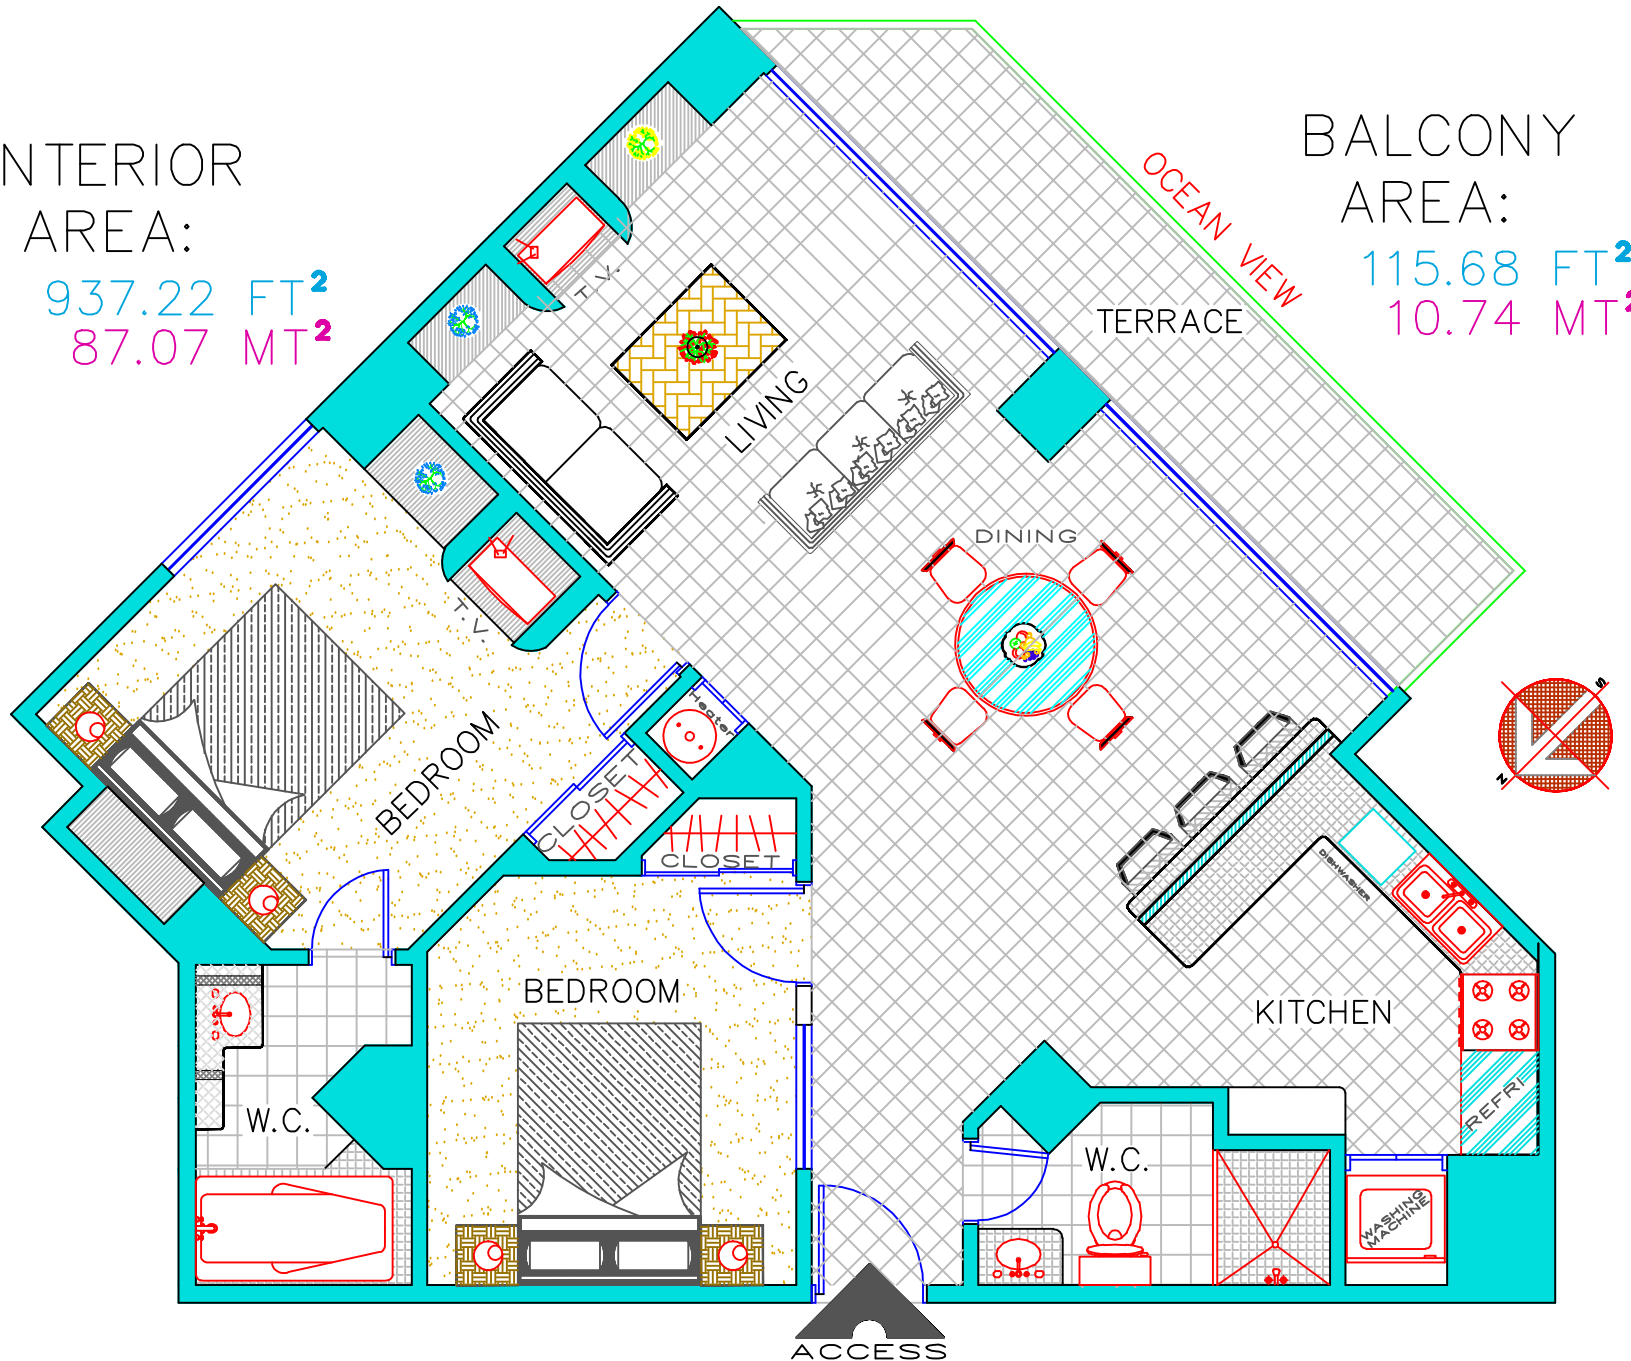

INTERIOR
AREA:

937.22 FT²
87.07 MT²

BALCONY
AREA:

115.68 FT²
10.74 MT²

ARCHITECTURAL PLAN CM-411
FURNITURE'S