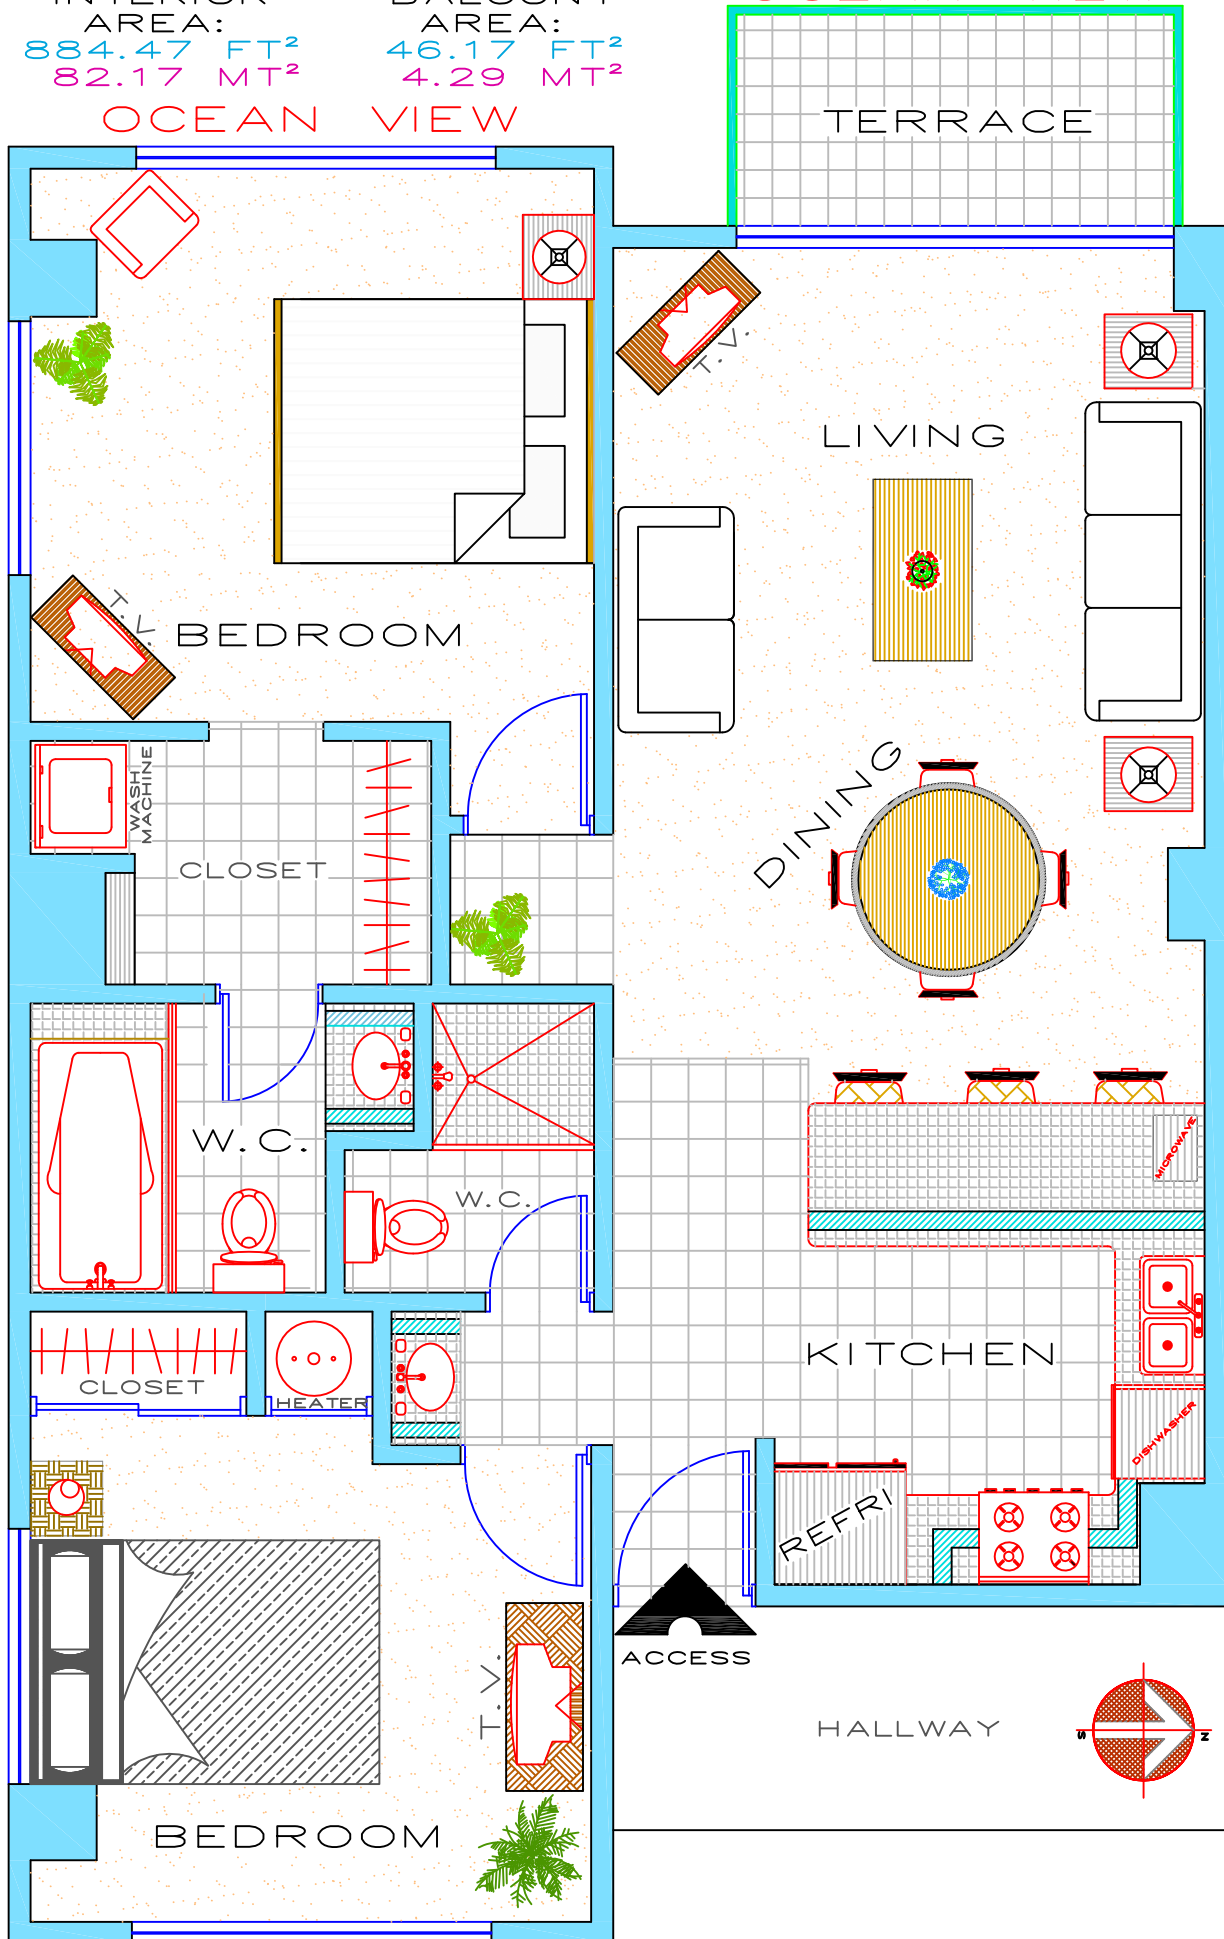

INTERIOR
AREA:
884.47 FT²
82.17 MT²

BALCONY
AREA:
46.17 FT²
4.29 MT²

OCEAN VIEW

OCEAN VIEW

ARCHITECTURAL PLAN CM-401
FURNITURE'S