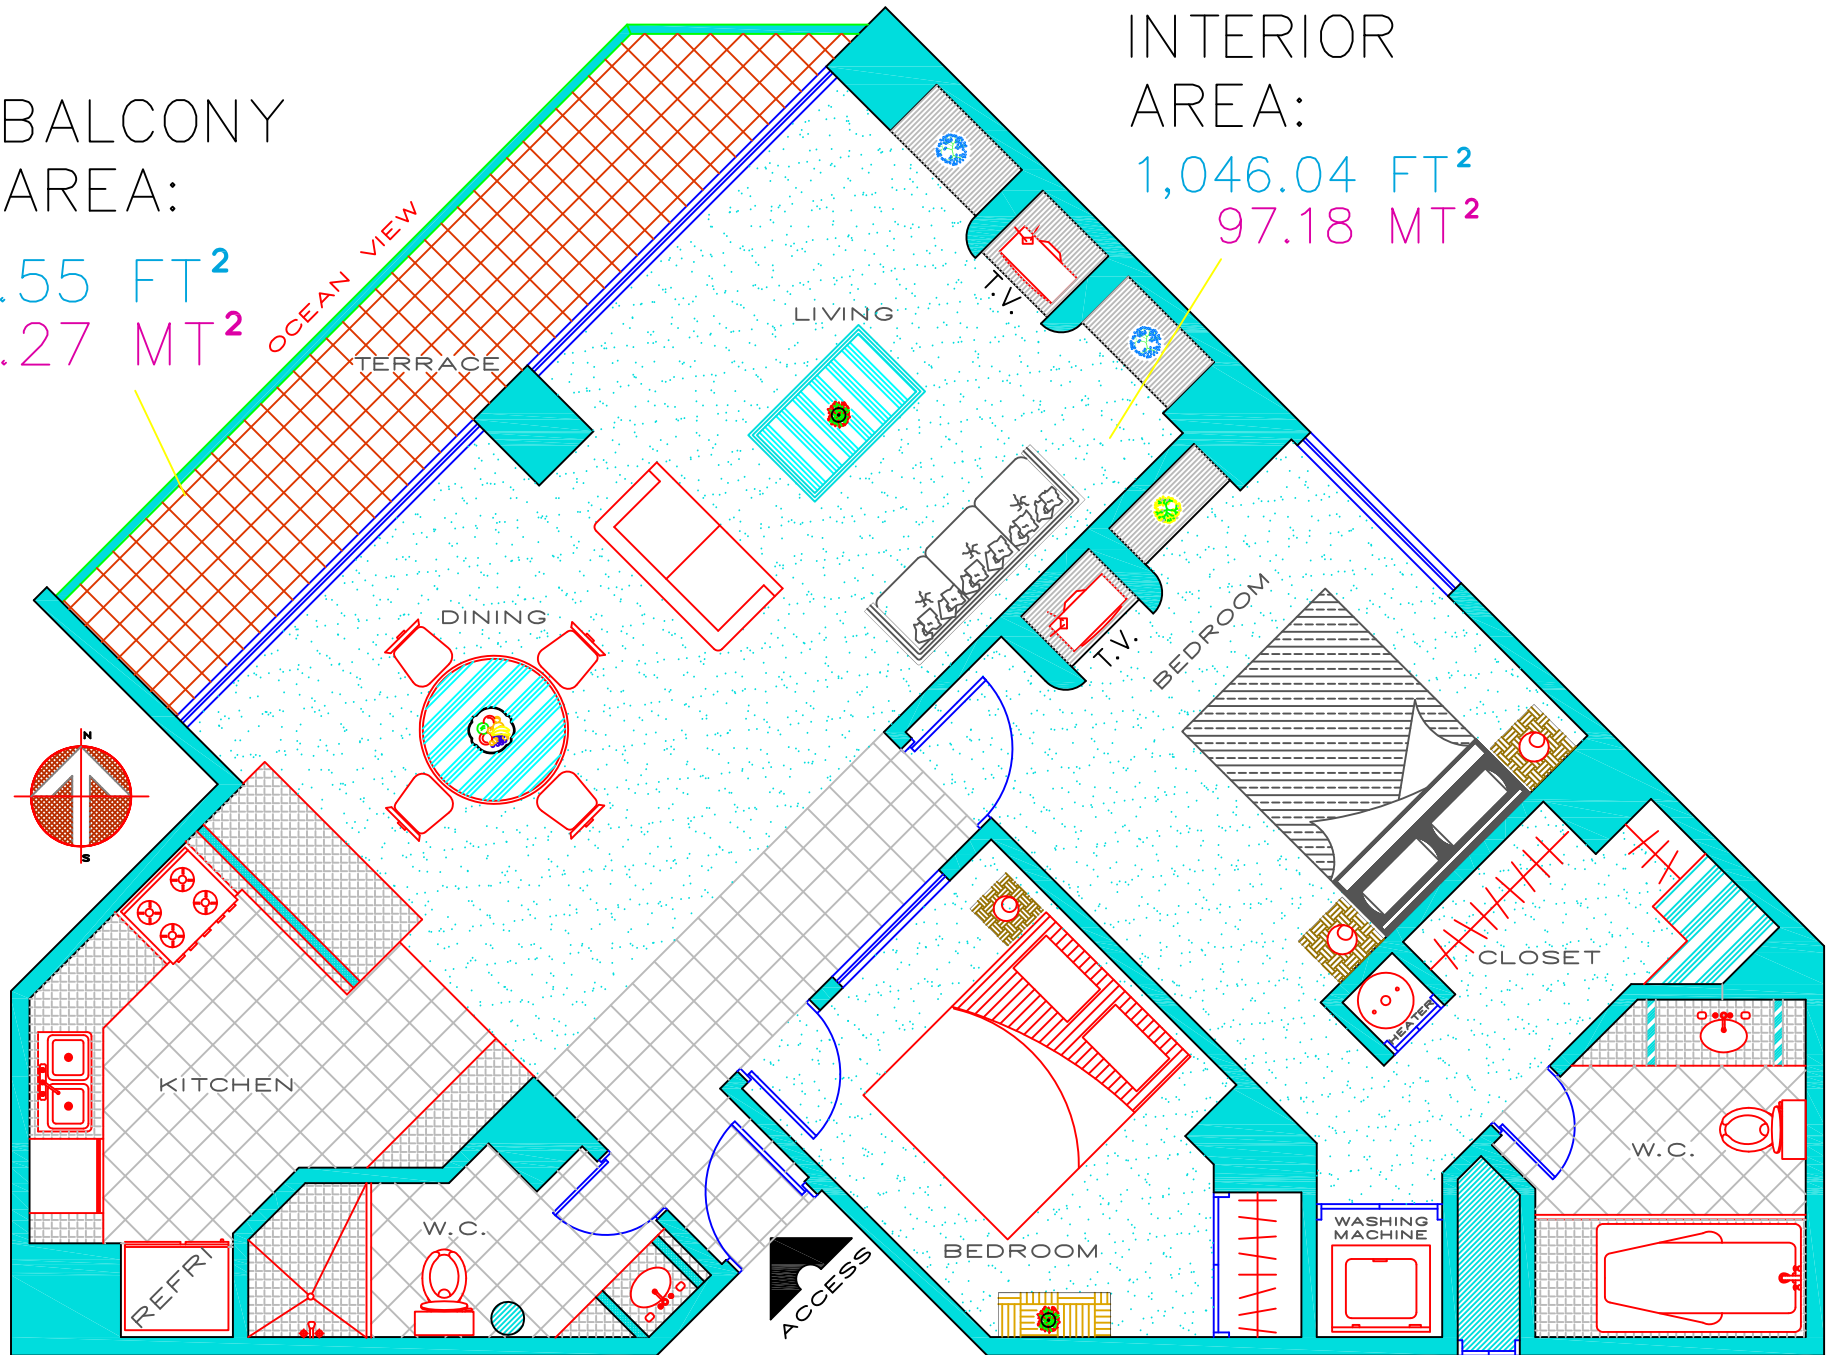

BALCONY
AREA:

110.55 FT²
10.27 MT²

INTERIOR
AREA:

1,046.04 FT²
97.18 MT²

ARCHITECTURAL PLAN CM-308

FURNITURE'S