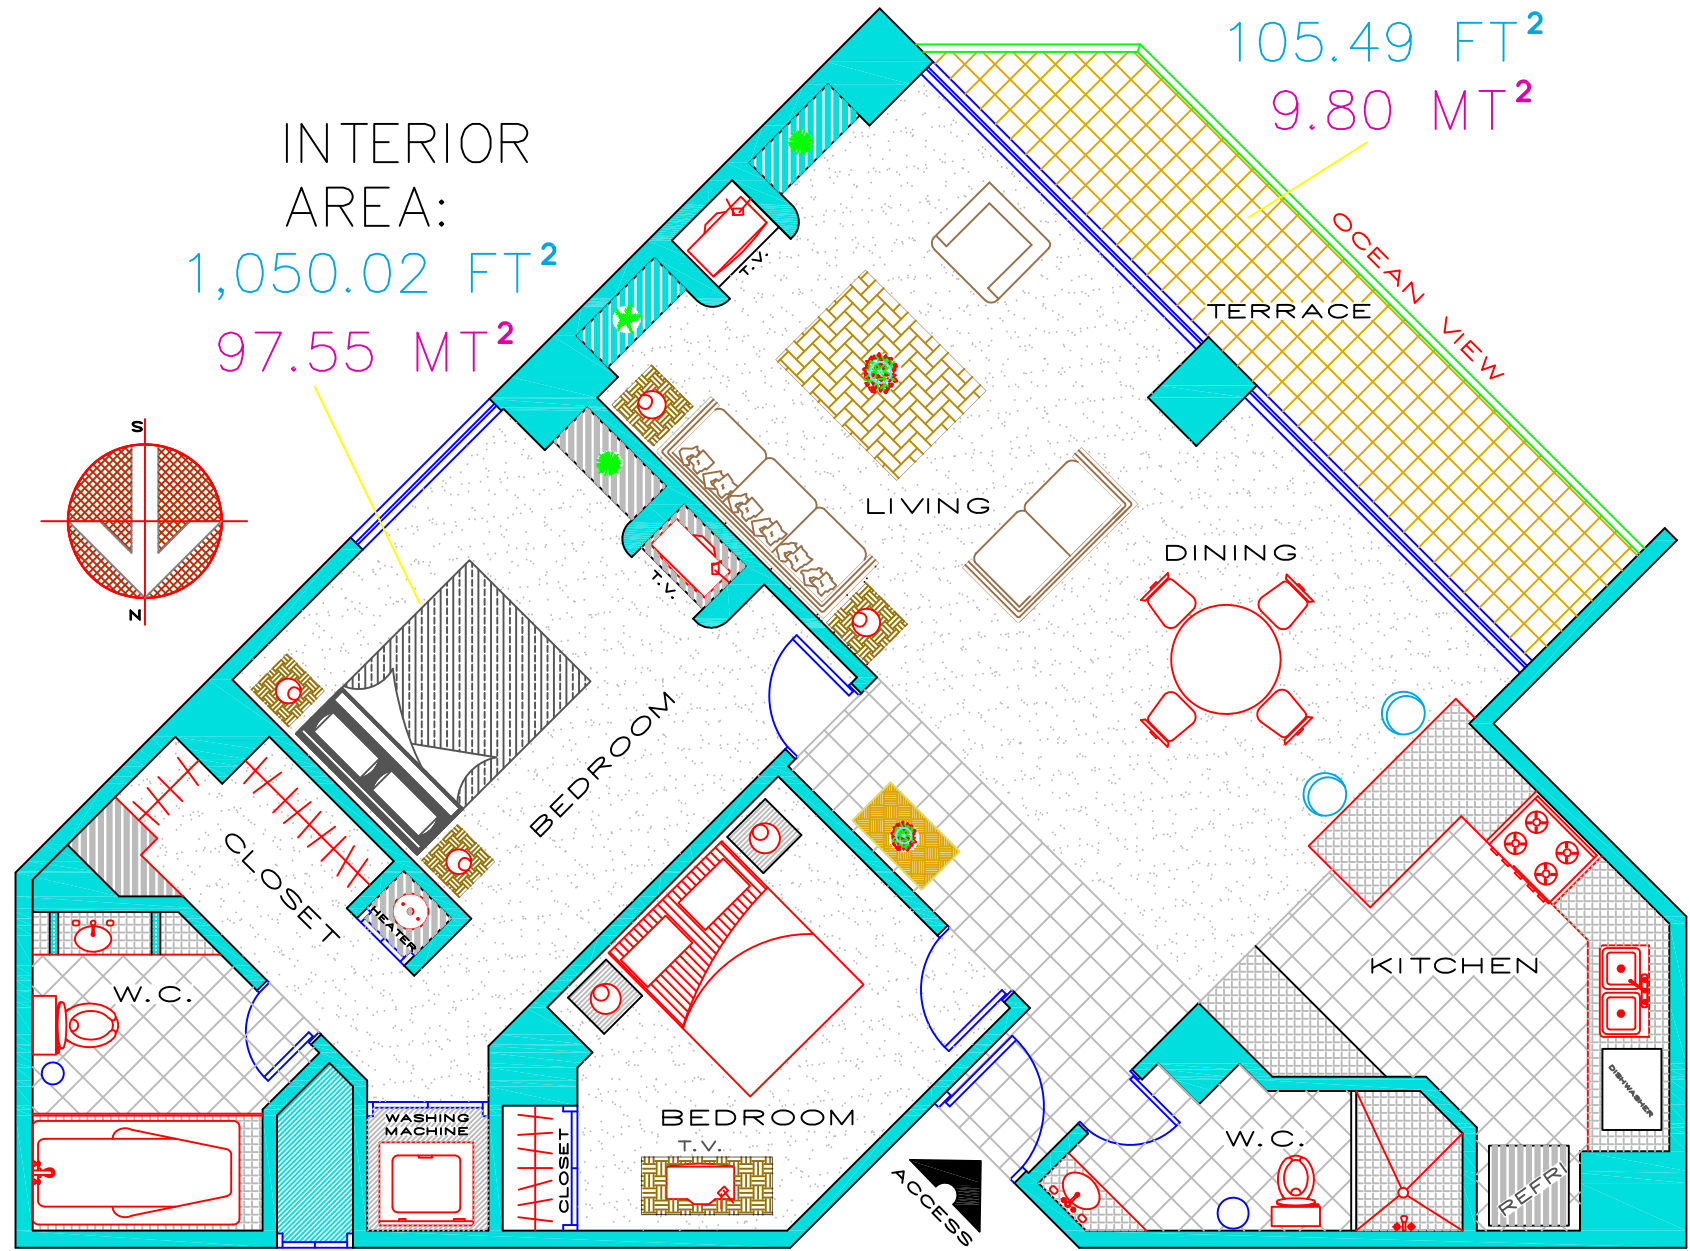

BALCONY
AREA:

105.49 FT²
9.80 MT²

INTERIOR
AREA:
1,050.02 FT²
97.55 MT²

ARCHITECTURAL PLAN CM-307
FURNITURE'S