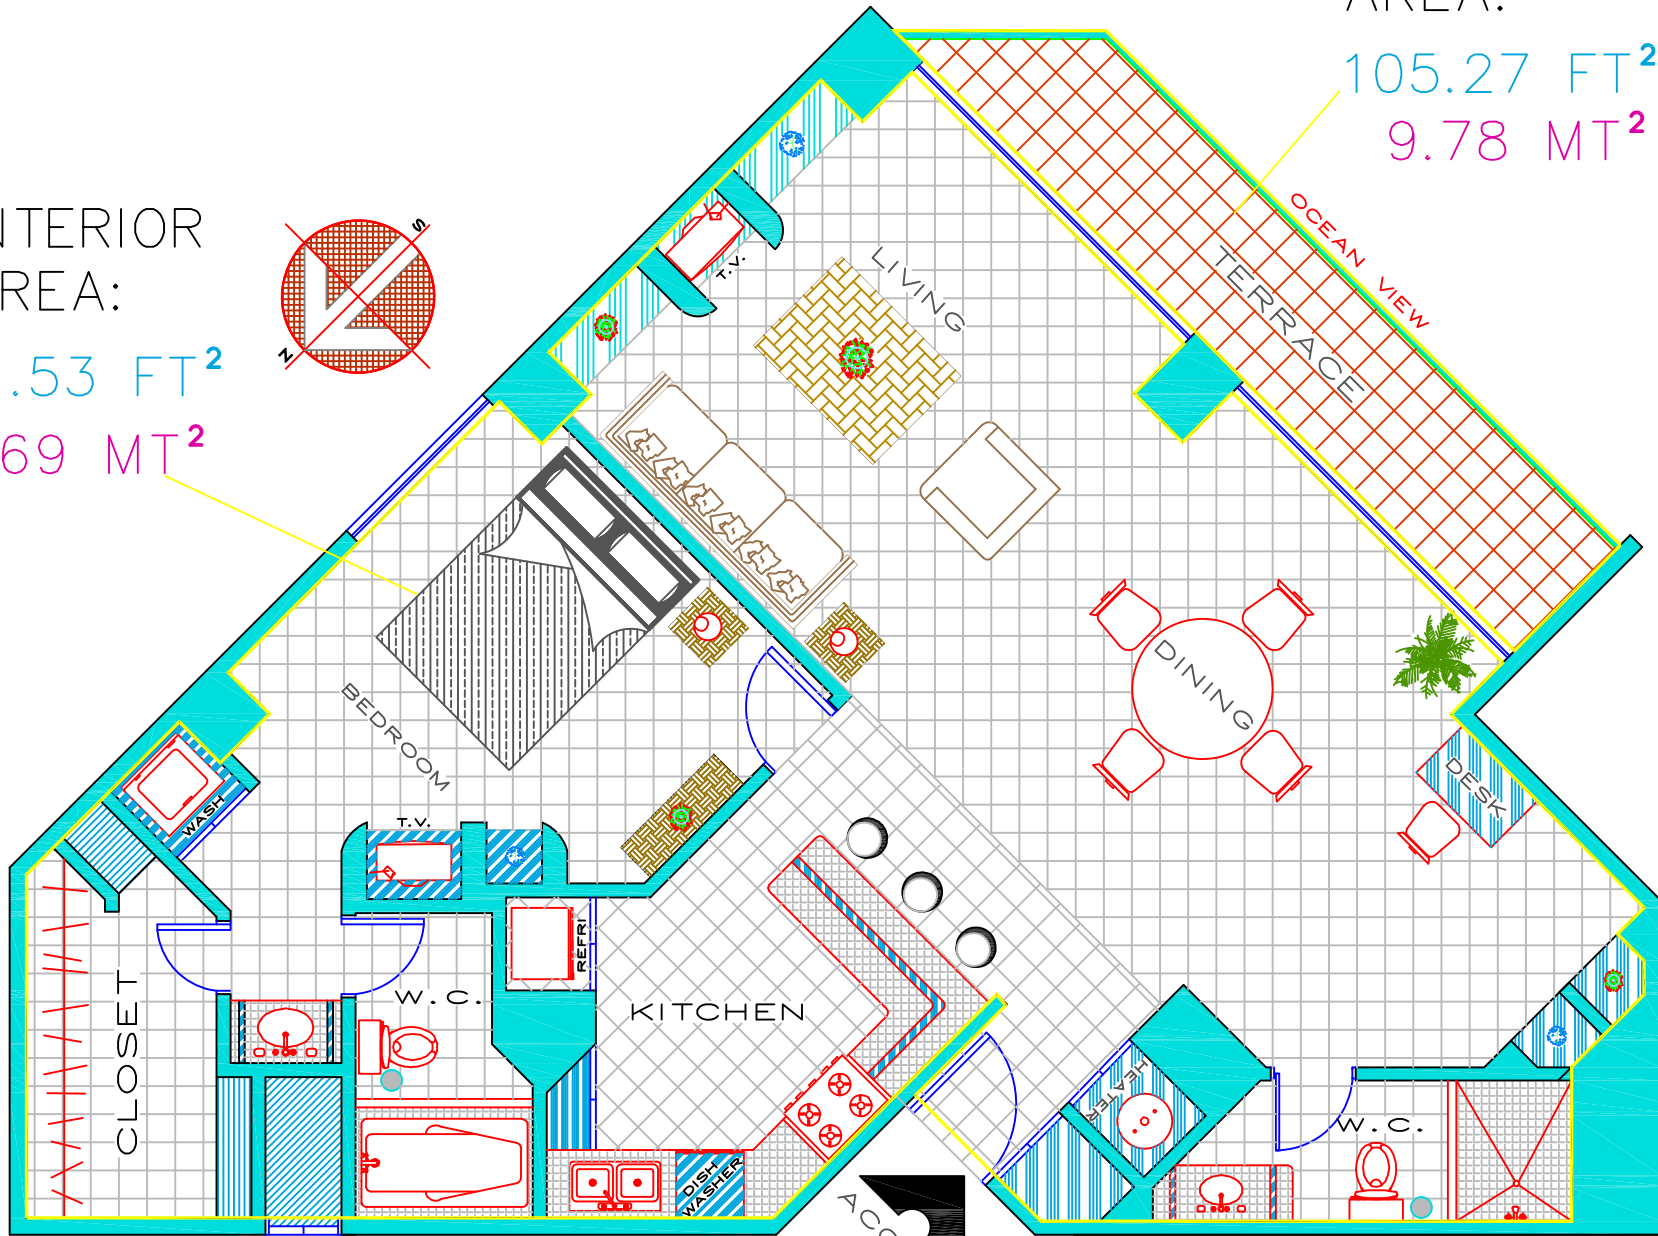

BALCONY
AREA:

105.27 FT²
9.78 MT²

INTERIOR
AREA:

1051.53 FT²
97.69 MT²

ARCHITECTURAL PLAN CM-207

FURNITURE'S