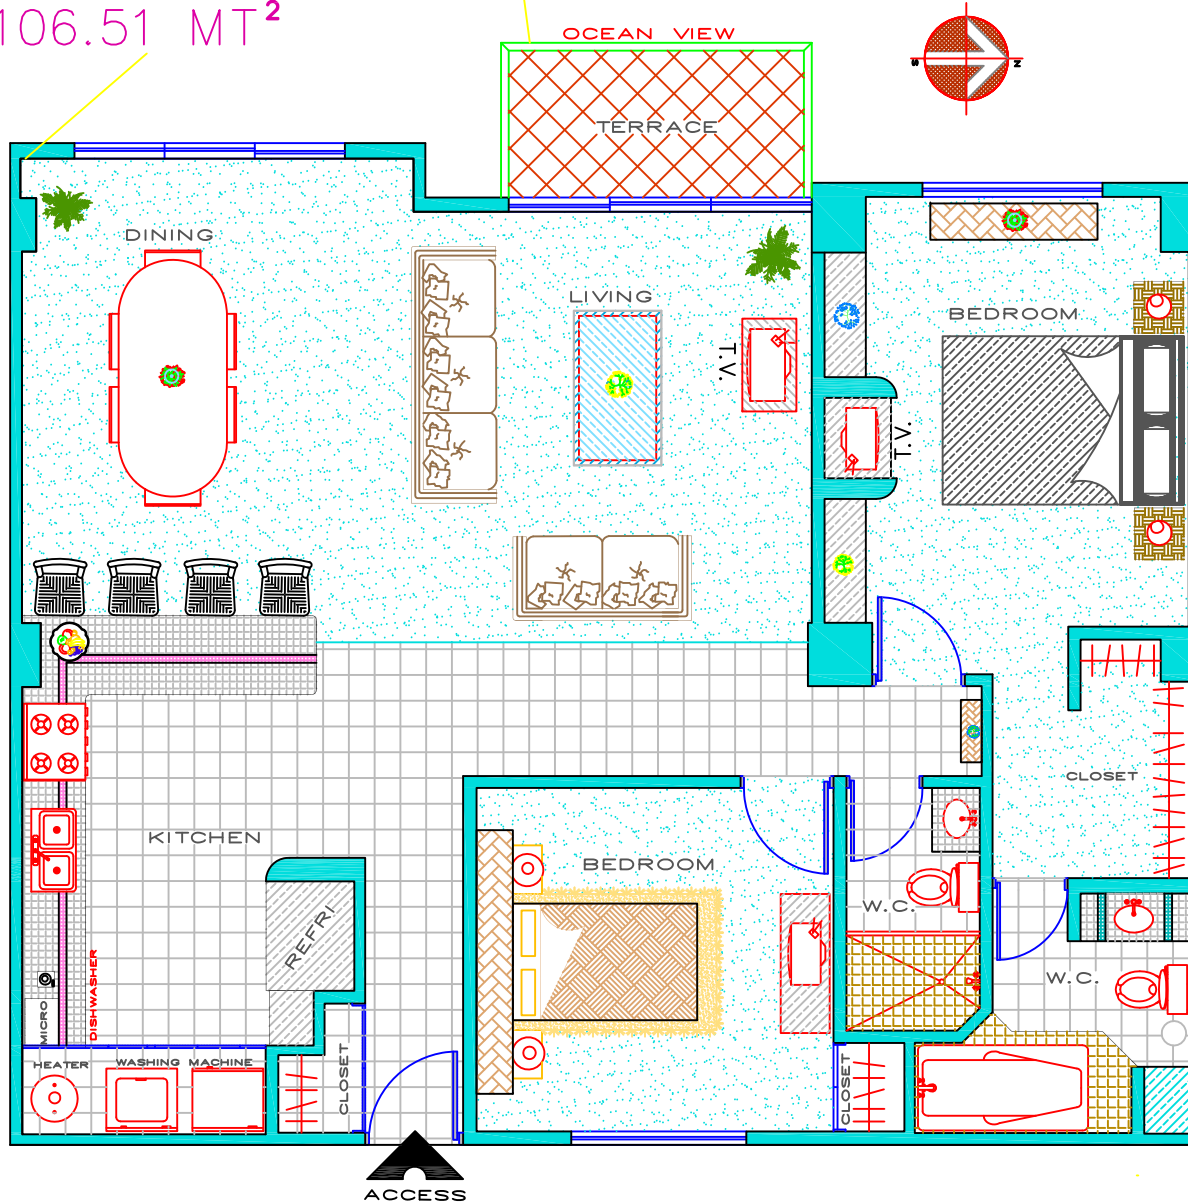

INTERIOR
AREA:

1,146.46 FT²

106.51 MT²

BALCONY
AREA:

50.26 FT²

4.67 MT²

ARCHITECTURAL PLAN CM-204
FURNITURE'S