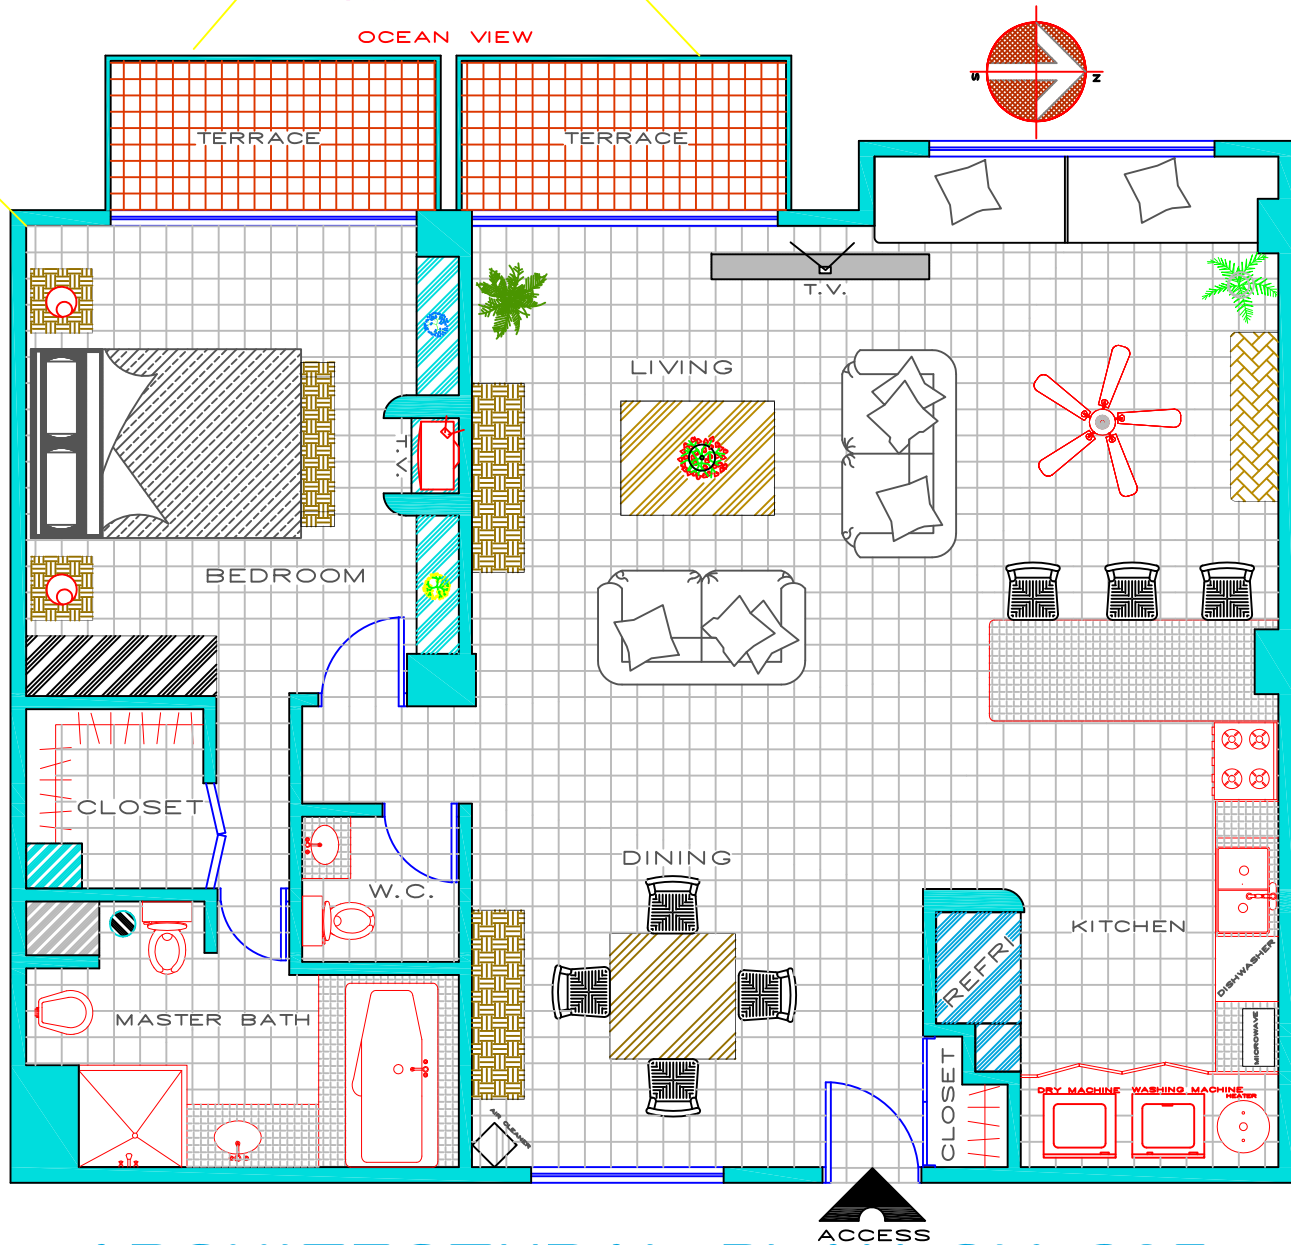

INTERIOR
AREA:

1,214.49 FT²
112.83 MT²

BALCONY
AREA:

105.16 FT²
9.77 MT²

OCEAN VIEW

ARCHITECTURAL PLAN CM-203
FURNITURE'S