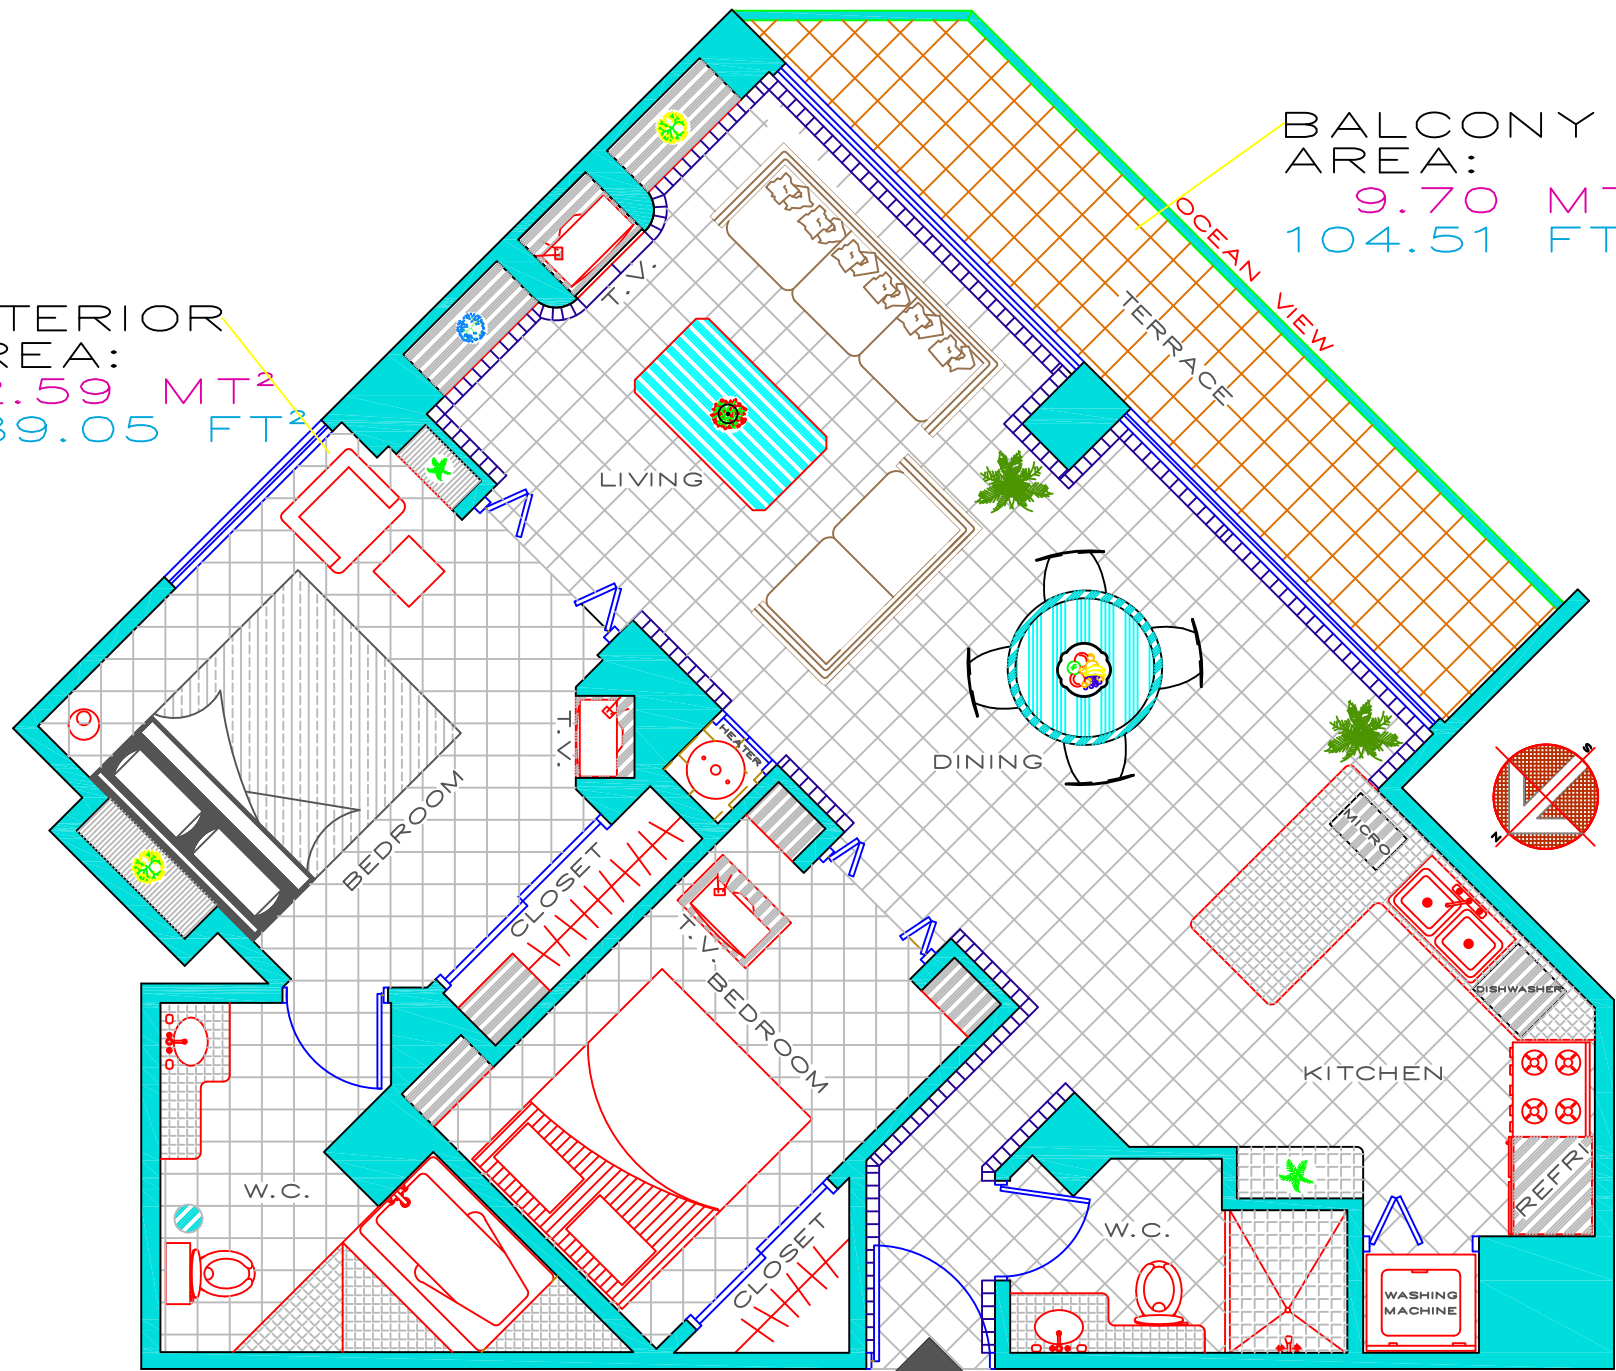

BALCONY
AREA:
9.70 MT²
104.51 FT²

INTERIOR
AREA:
82.59 MT²
889.05 FT²

ARCHITECTURAL PLAN CM-1211
FURNITURE'S