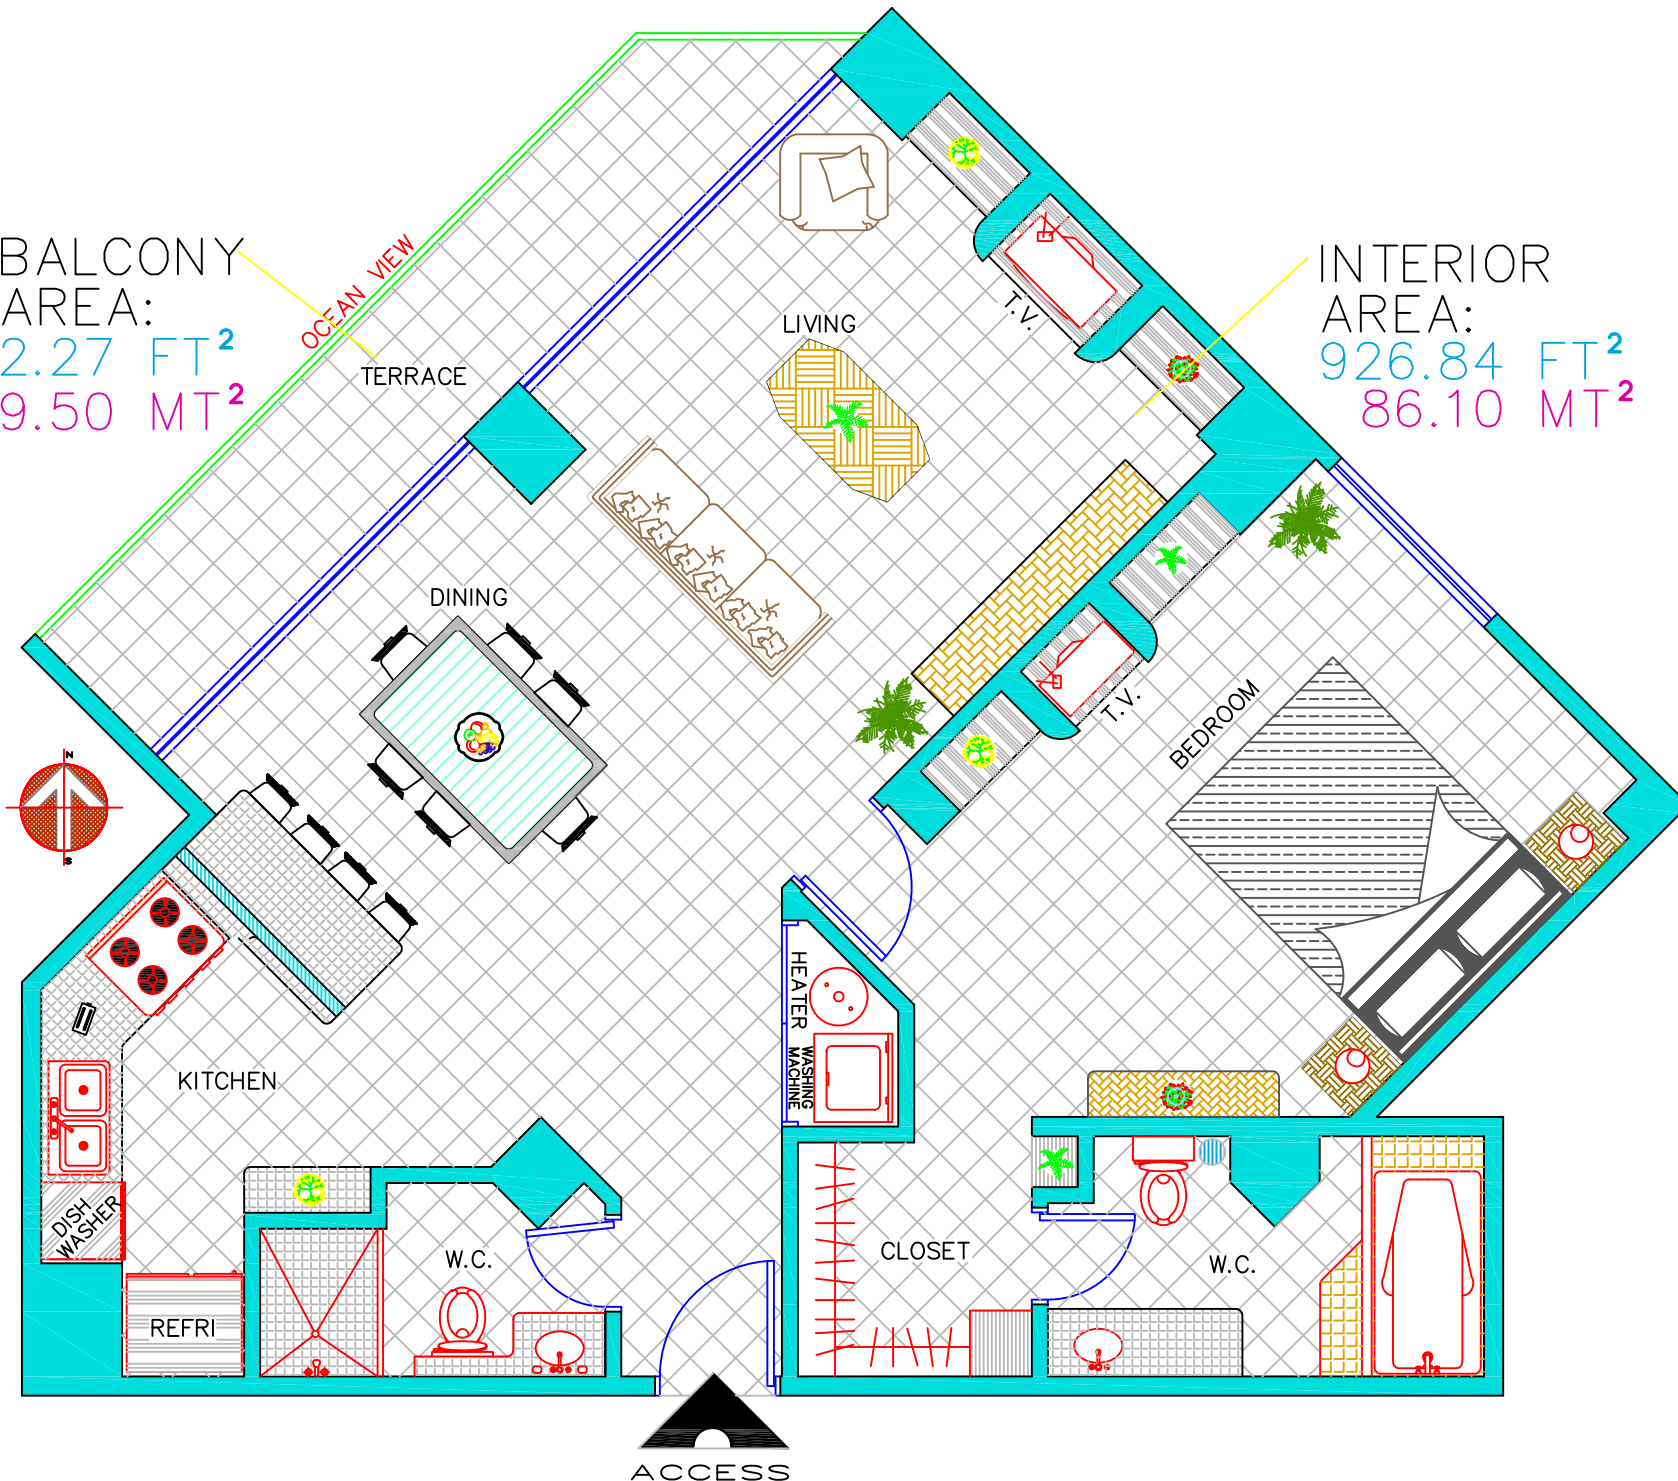

BALCONY
AREA:
102.27 FT²
9.50 MT²

INTERIOR
AREA:
926.84 FT²
86.10 MT²

ARCHITECTURAL PLAN CM-1210
FURNITURE'S