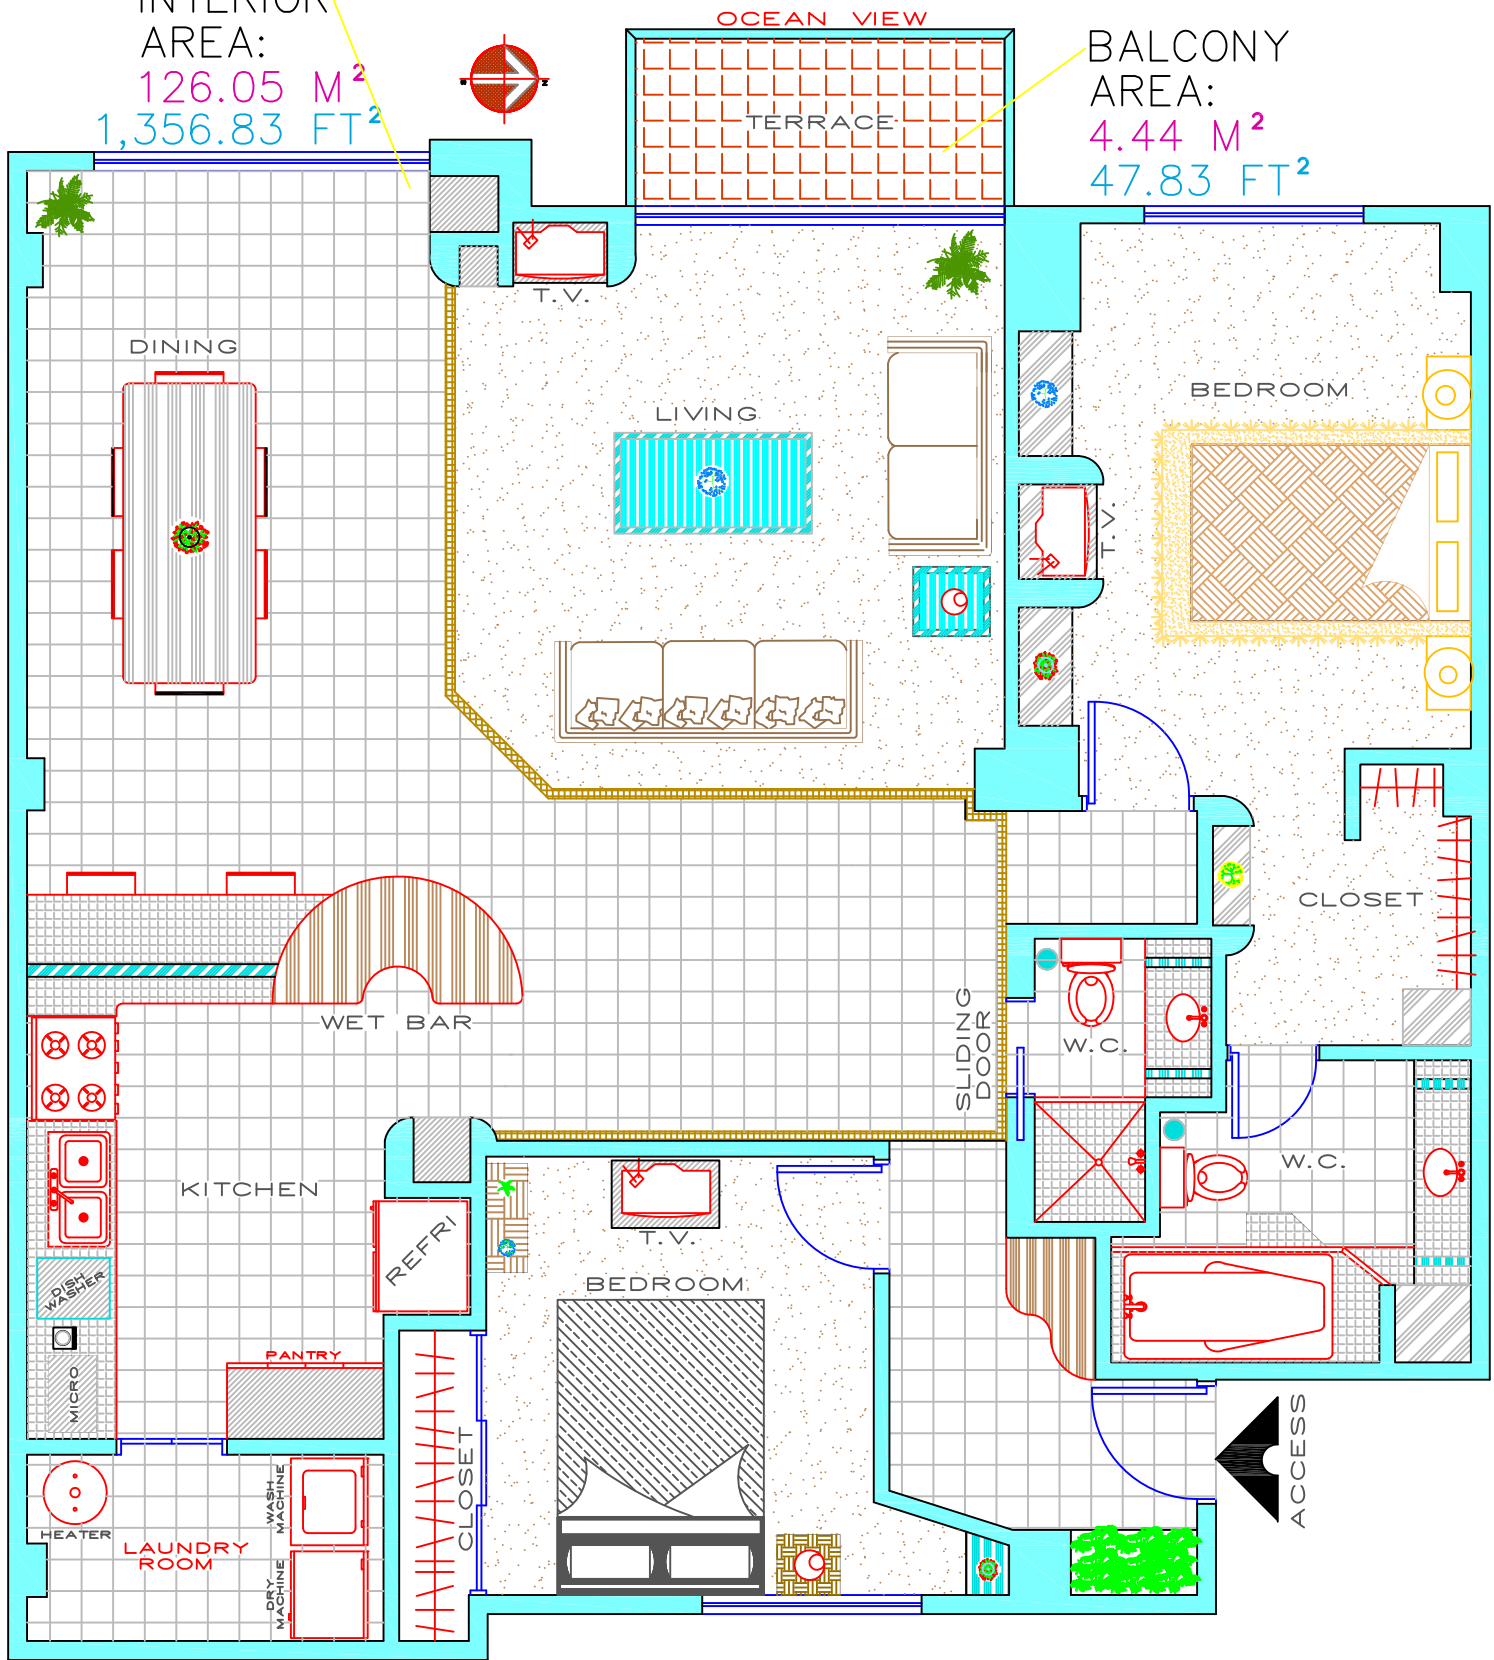

INTERIOR  
AREA:  
126.05 M<sup>2</sup>  
1,356.83 FT<sup>2</sup>

BALCONY  
AREA:  
4.44 M<sup>2</sup>  
47.83 FT<sup>2</sup>

ARCHITECTURAL PLAN CM-1205  
FURNITURE'S