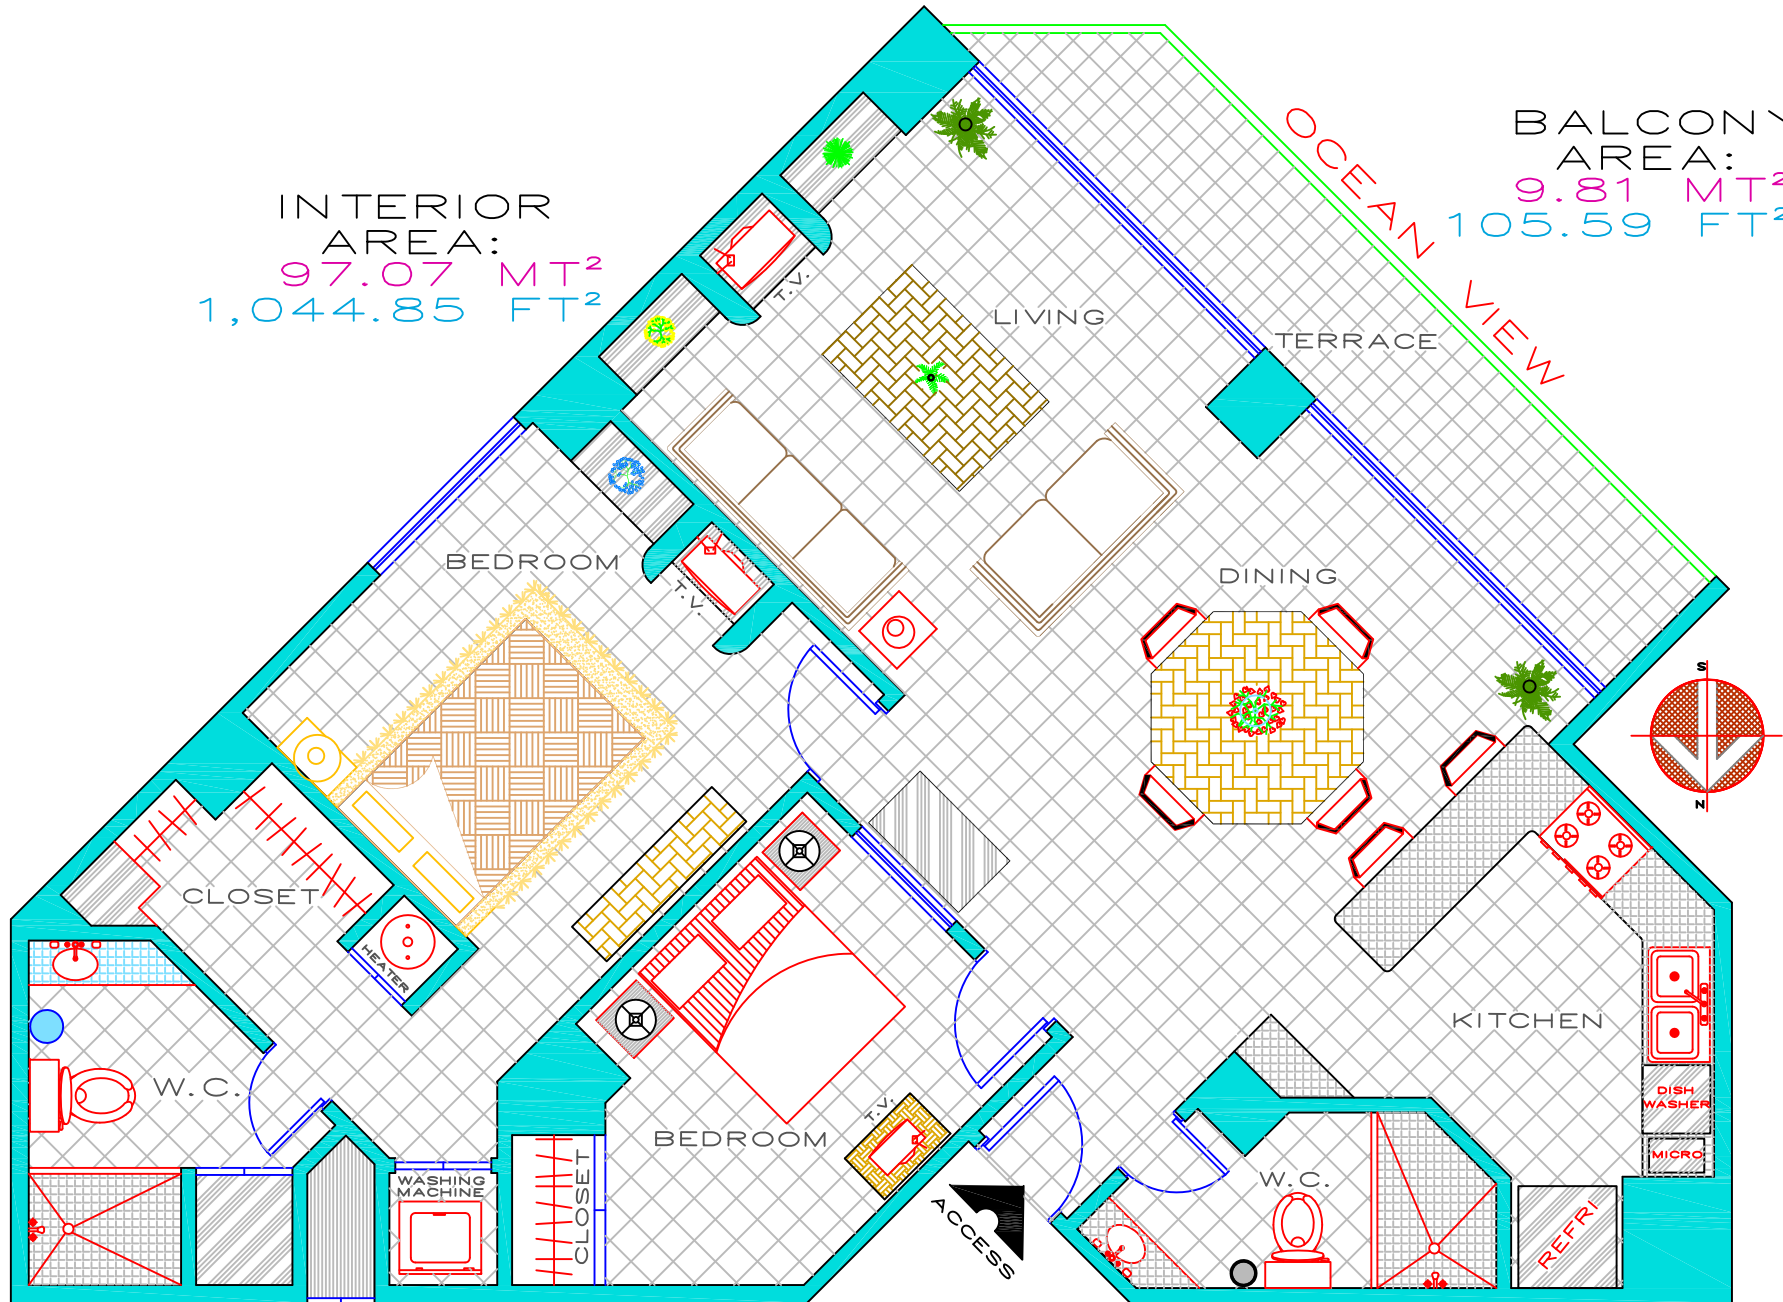

INTERIOR
AREA:
97.07 MT²
1,044.85 FT²

BALCONY
AREA:
9.81 MT²
105.59 FT²

ARCHITECTURAL PLAN CM-1109

FURNITURE'S