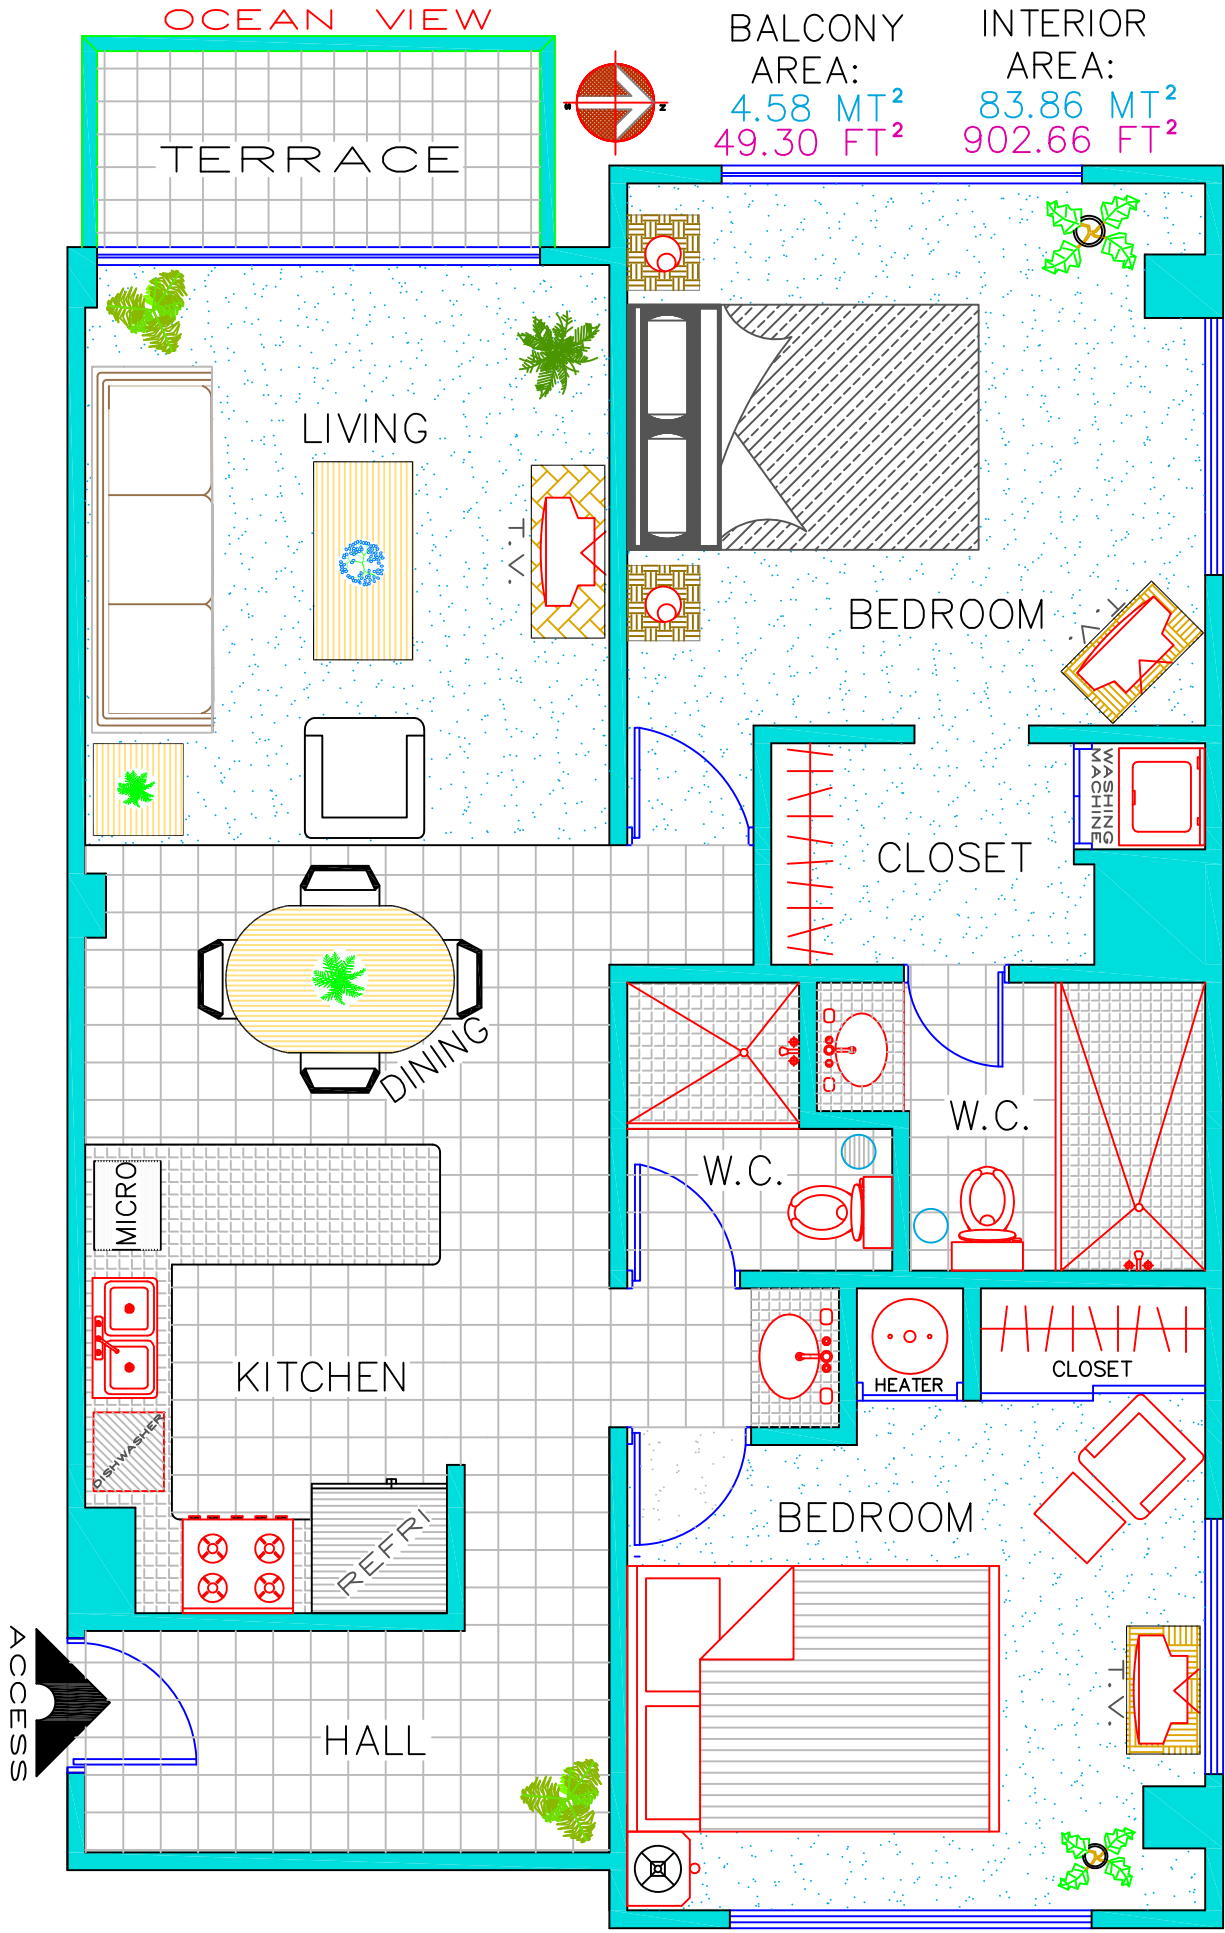

OCEAN VIEW

BALCONY
AREA:
4.58 MT²
49.30 FT²

INTERIOR
AREA:
83.86 MT²
902.66 FT²

ARCHITECTURAL PLAN CM-1107
FURNITURE'S