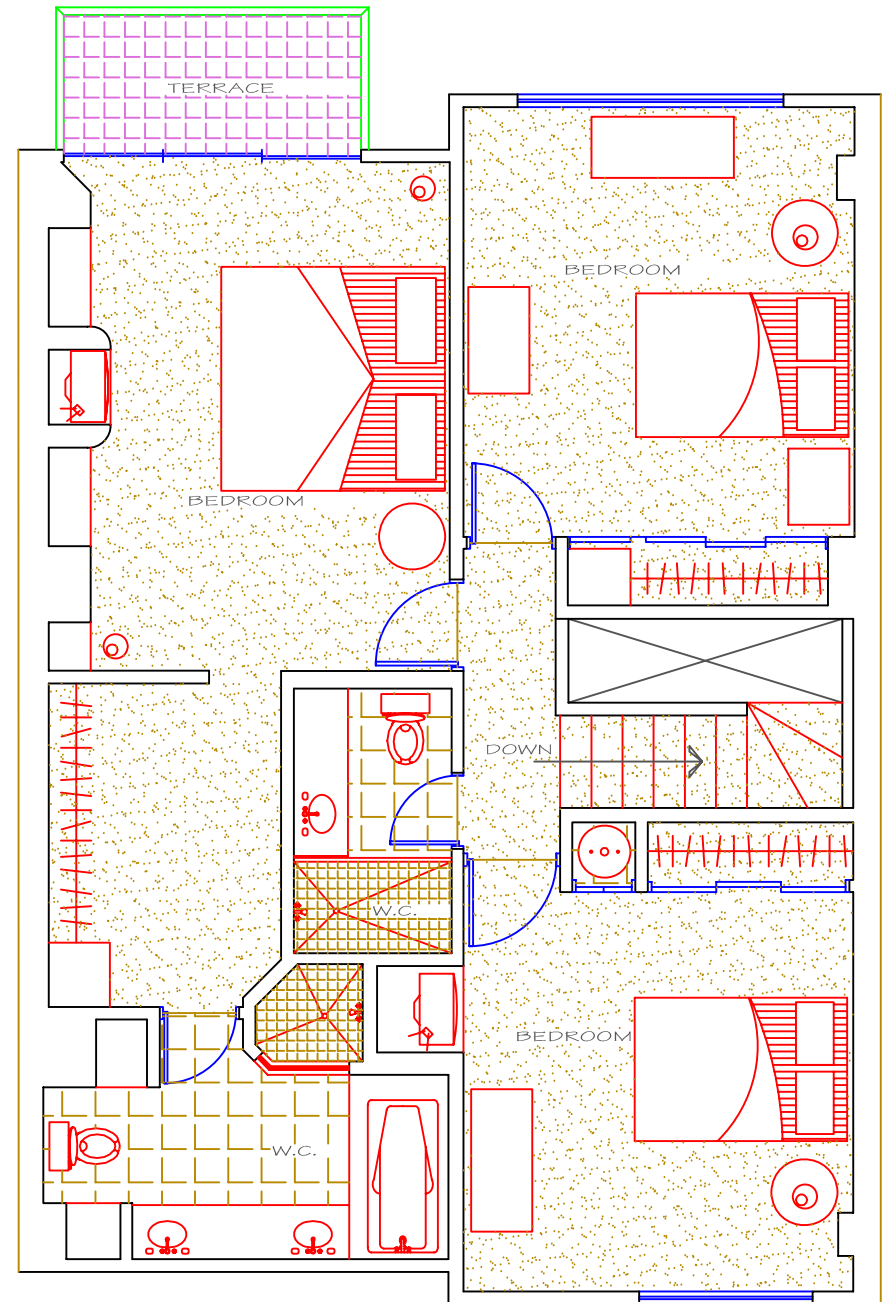

FIRST FLOOR
sup. 930 ft² (sqf)

SECOND FLOOR
sup. 1128 ft² (sq f)

ARCHITECTURAL PLAN CM-1104
FURNITURE'S