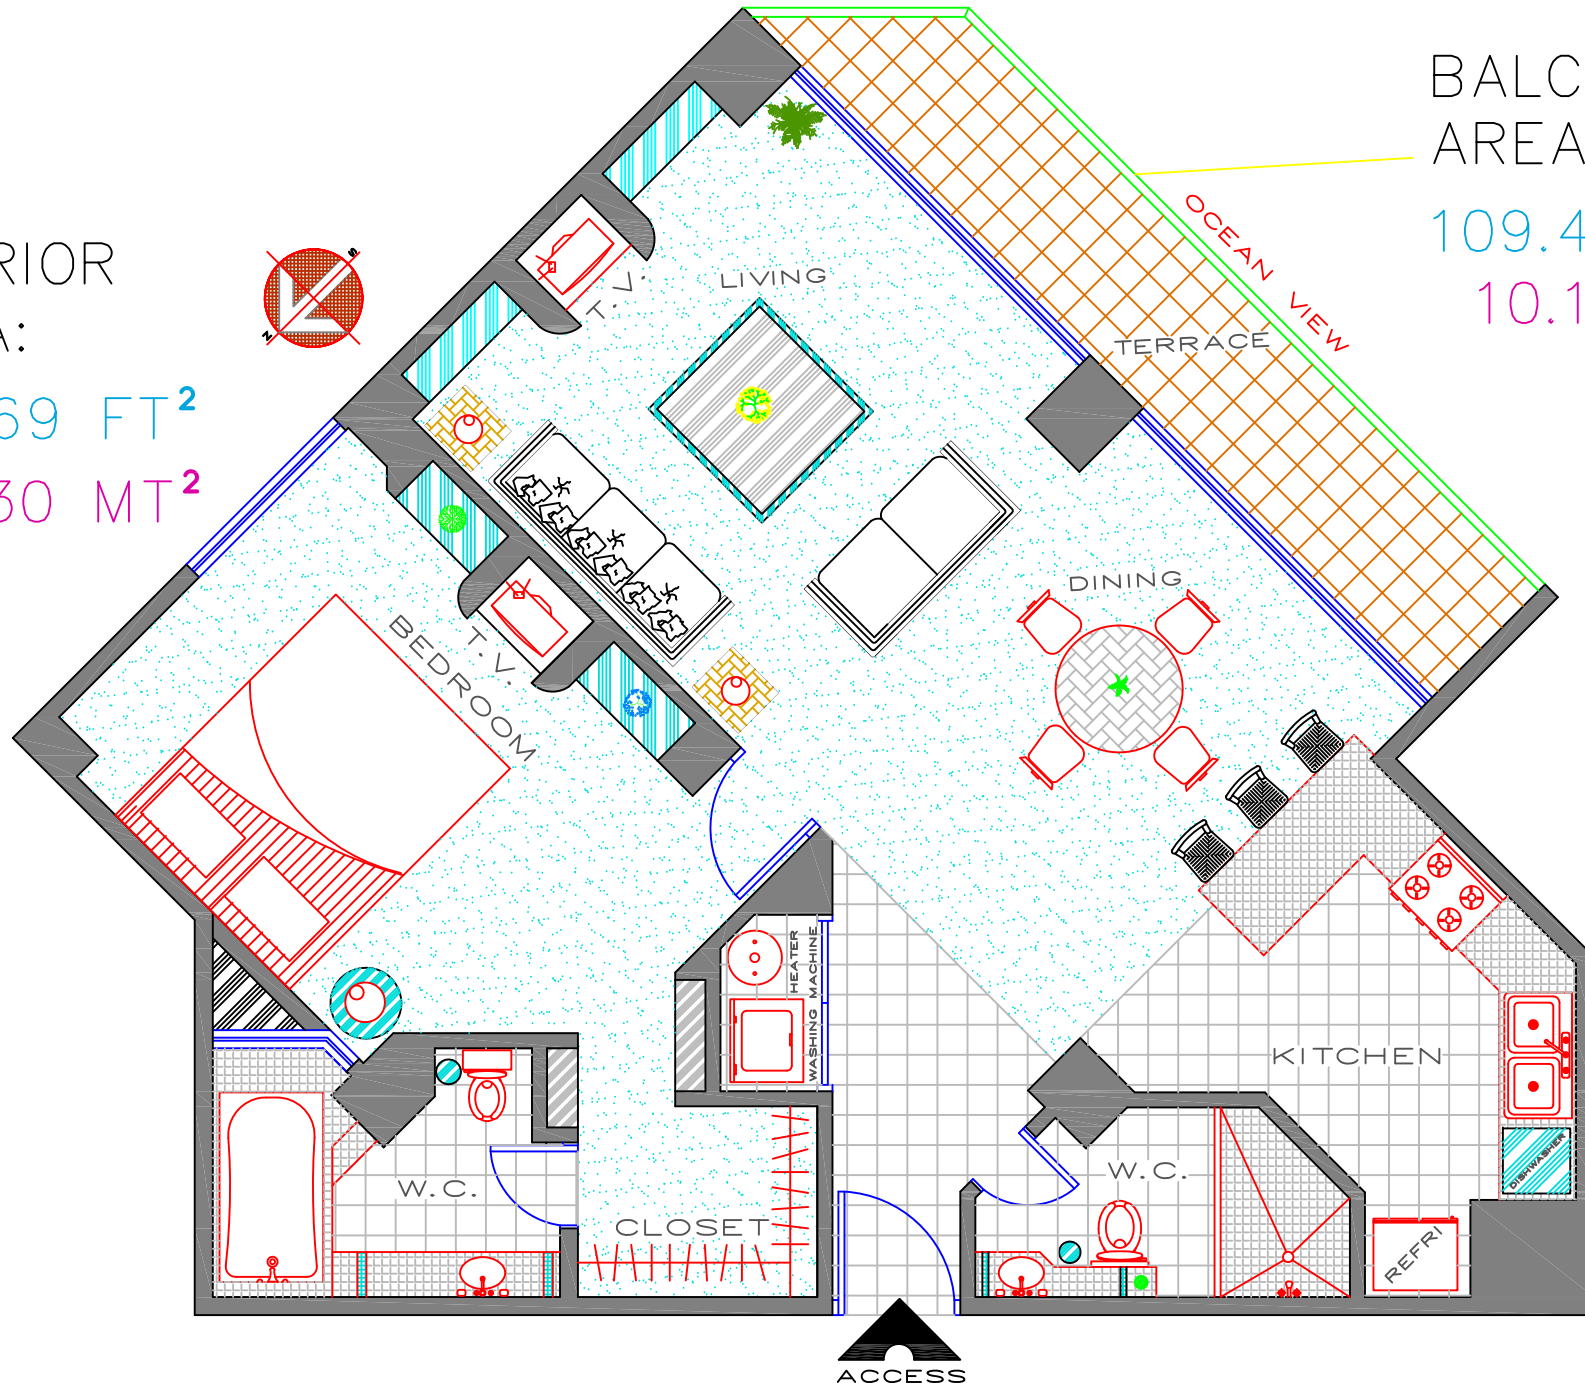

INTERIOR
AREA:

939.69 FT²

87.30 MT²

BALCONY
AREA:

109.47 FT²

10.17 MT²

ARCHITECTURAL PLAN CM-109
FURNITURE'S