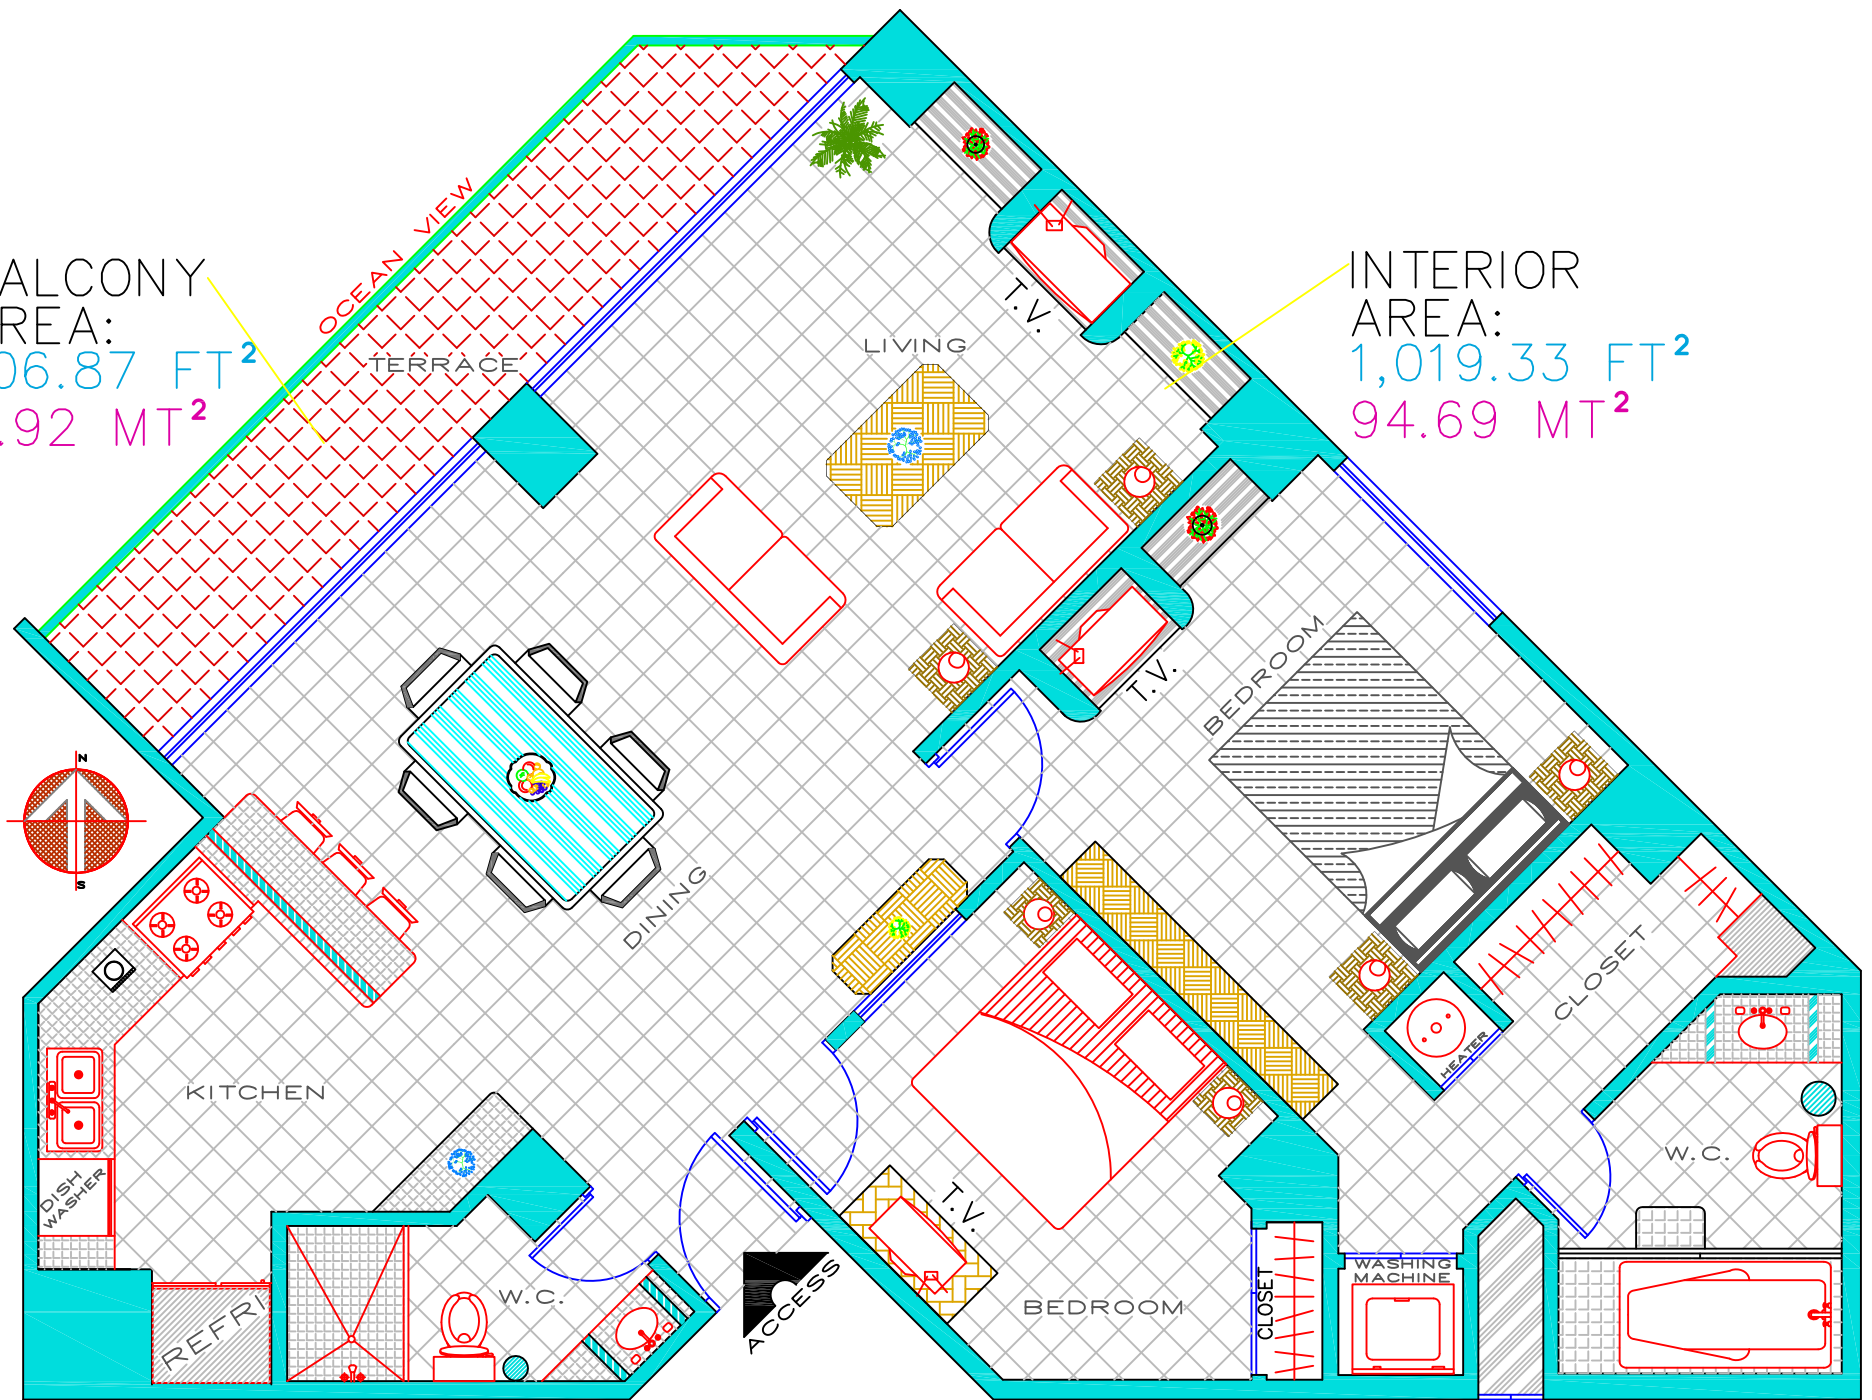

BALCONY  
AREA:  
106.87 FT<sup>2</sup>  
9.92 MT<sup>2</sup>

INTERIOR  
AREA:  
1,019.33 FT<sup>2</sup>  
94.69 MT<sup>2</sup>

# ARCHITECTURAL PLAN CM-1008

FURNITURE'S