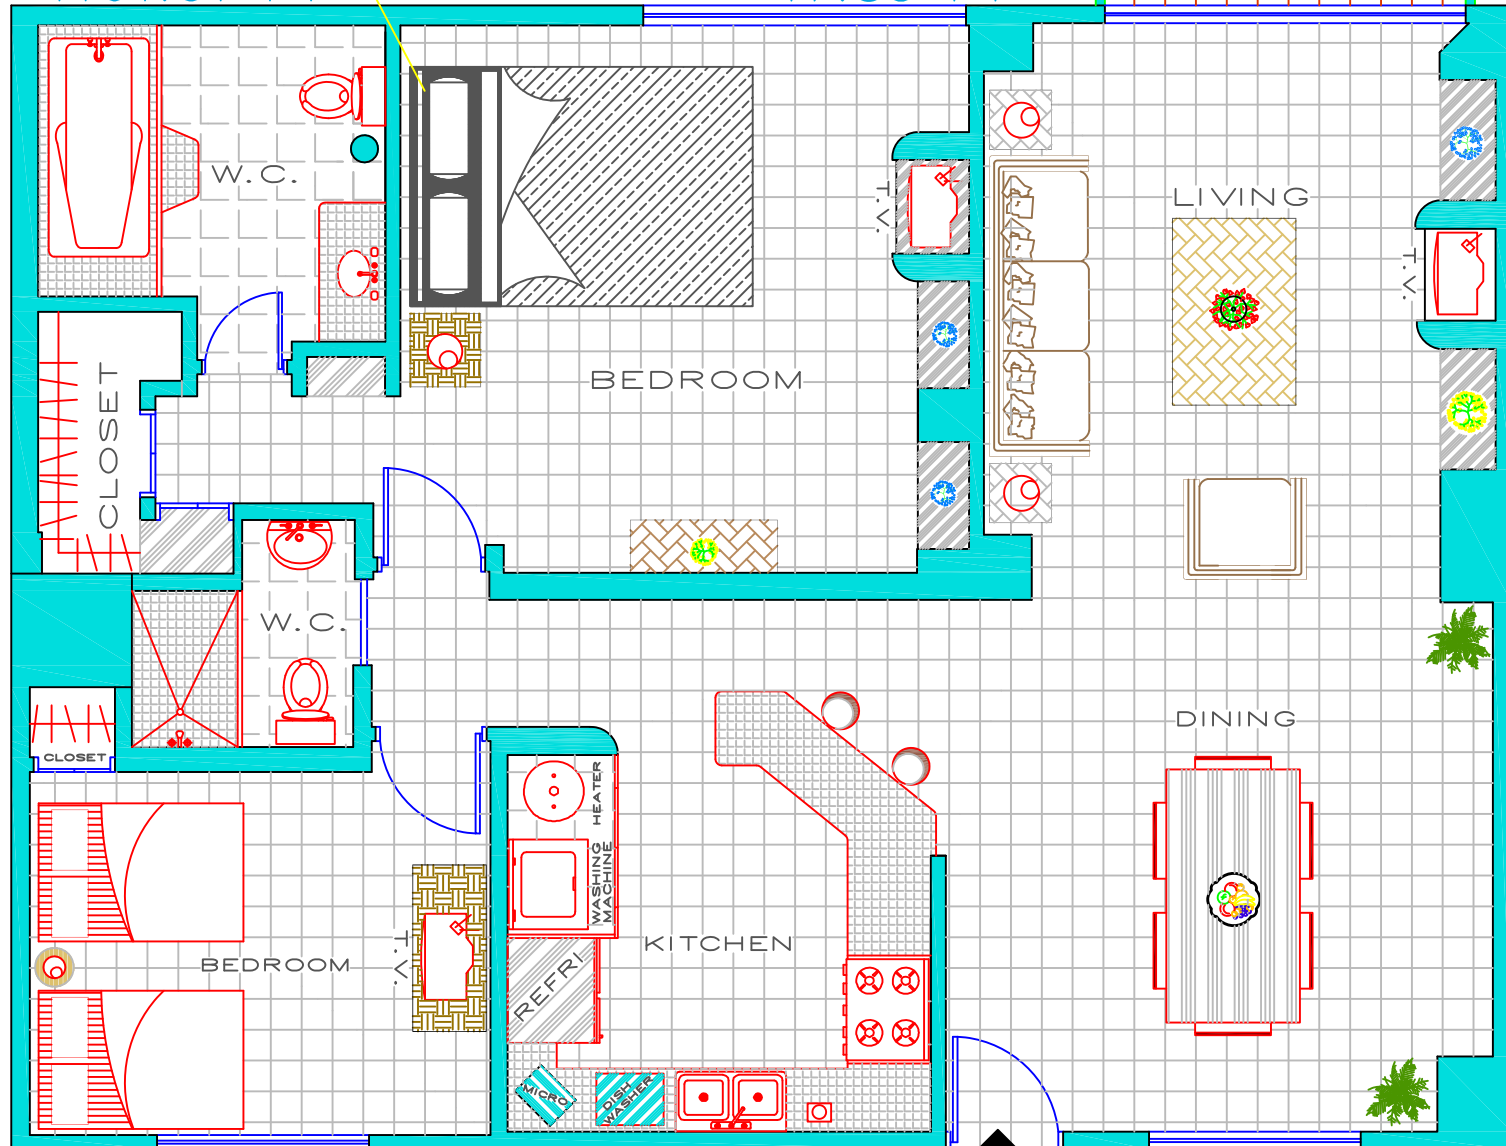

INTERIOR
AREA:
107.86 M²
1161.01 FT²

BALCONY
AREA:
4.44 M²
47.83 FT²

OCEAN VIEW

TERRACE

ARCHITECTURAL PLAN CM-1006
FURNITURE'S